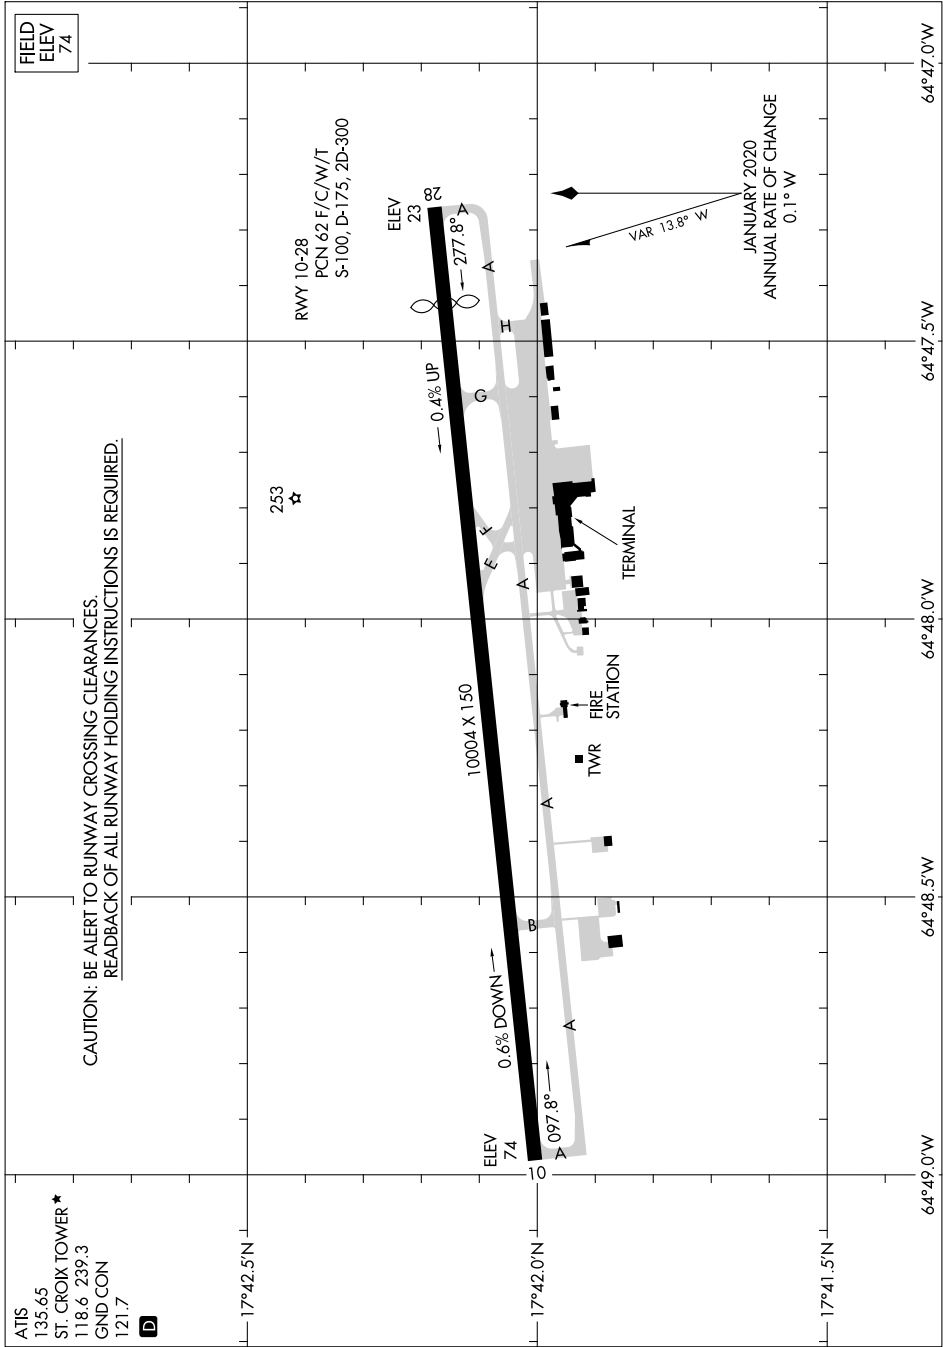

AIRPORT DIAGRAM

AL-5008 (FAA)

HENRY E ROHLSSEN (STX)(TISX)
CHRISTIANSTED, ST. CROIX, VIRGIN ISLANDS

SE-3, 11 JUL 2024 to 08 AUG 2024

SE-3, 11 JUL 2024 to 08 AUG 2024

AIRPORT DIAGRAM

CHRISTIANSTED, ST. CROIX, VIRGIN ISLANDS
HENRY E ROHLSSEN (STX)(TISX)