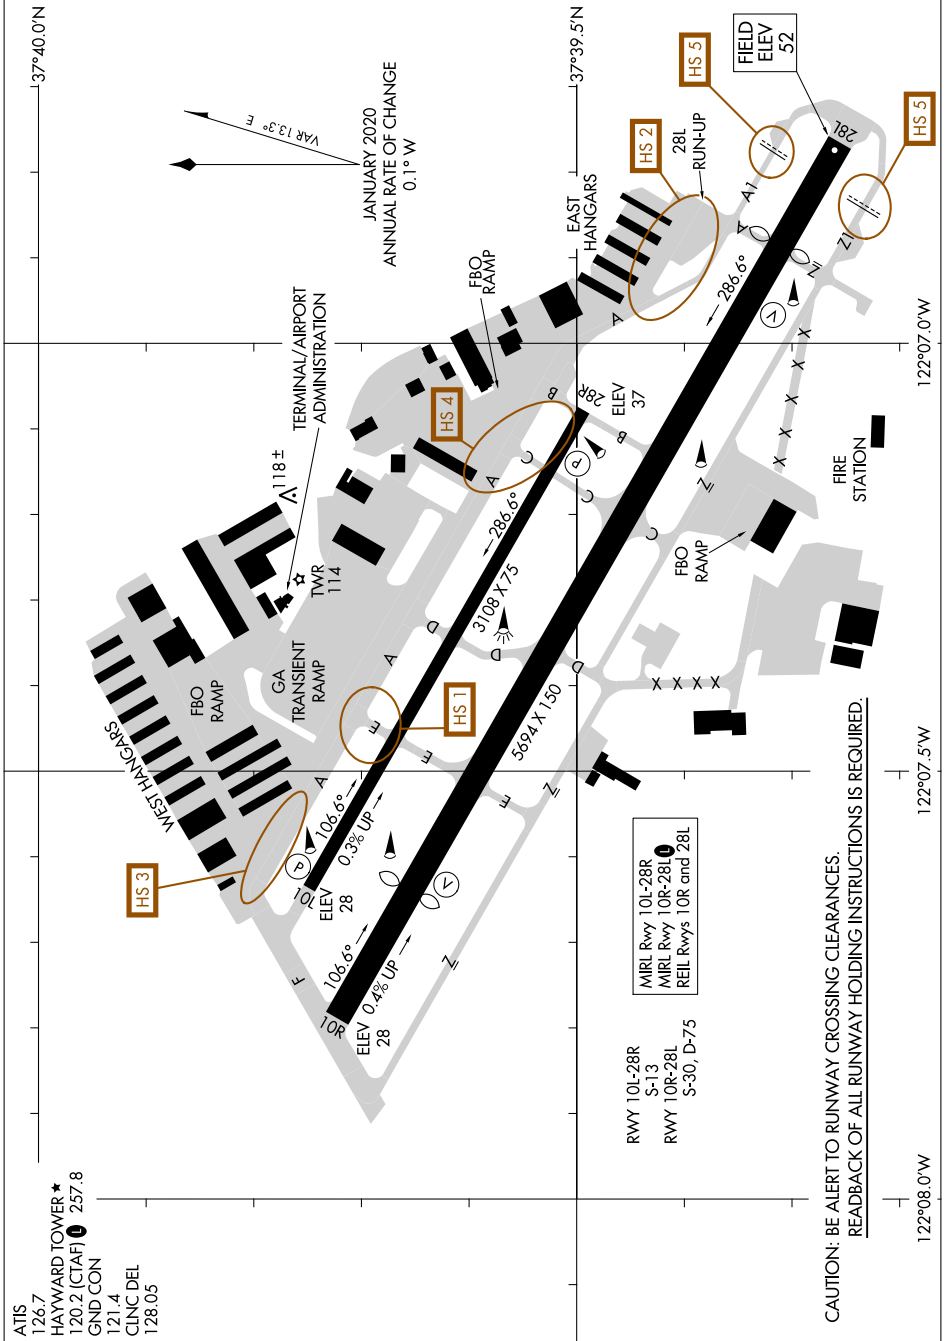

AIRPORT DIAGRAM

AL-5015 (FAA)

HAYWARD EXEC (HWD)
HAYWARD, CALIFORNIA

SW-2, 11 JUL 2024 to 08 AUG 2024

RWY 10L-28R S-13
RWY 10R-28L S-30, D-75

MIRL Rwy 10L-28R
MIRL Rwy 10R-28L
REL Rwys 10R and 28L

CAUTION: BE ALERT TO RUNWAY CROSSING CLEARANCES.
READBACK OF ALL RUNWAY HOLDING INSTRUCTIONS IS REQUIRED.

SW-2, 11 JUL 2024 to 08 AUG 2024

AIRPORT DIAGRAM

HAYWARD, CALIFORNIA
HAYWARD EXEC (HWD)