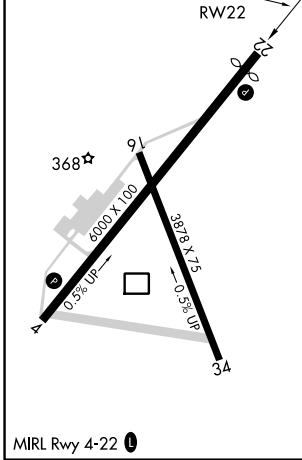

CATEGORY	A	B	C	D
LPV DA		601-1	304 (400-1)	
LNAV/VNAV DA		569-1	272 (300-1)	
LNAV MDA	680-1	383 (400-1)	680-1½	383 (400-1½)
C CIRCLING	720-1 422 (500-1)	760-1 462 (500-1)	860-1½ 562 (600-1½)	1080-2½ 782 (800-2½)

SE-4, 11 JUL 2024 to 08 AUG 2024

SE-4, 11 JUL 2024 to 08 AUG 2024