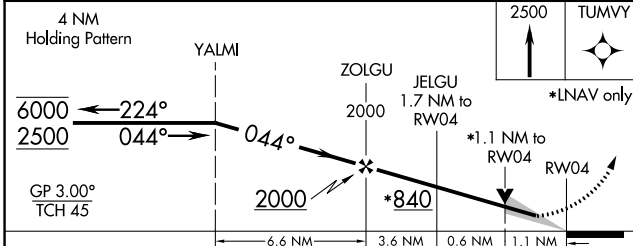

WAAS CH 82603 W04A	APP CRS 044°	Rwy Idg TDZE Apt Elev	6000 289 298
--	------------------------	-----------------------------	---

RNAV (GPS) RWY 4

MOULTRIE MUNI (MGR)

RNP APCH.		MISSED APPROACH: Climb to 2500 direct TUMVY and hold.
AWOS-3PT 118.925	VALDOSTA APP CON ★ 126.6 285.6	UNICOM 122.8 (CTAF) 0

SE-4, 11 JUL 2024 to 08 AUG 2024

SE-4, 11 JUL 2024 to 08 AUG 2024

CATEGORY	A	B	C	D
LPV DA		539-1	250 (300-1)	
LNAV/VNAV DA		552-1	263 (300-1)	
LNAV MDA		660-1	371 (400-1)	
C CIRCLING	720-1 422 (500-1)	760-1 462 (500-1)	860-1½ 562 (600-1½)	1080-2½ 782 (800-2½)