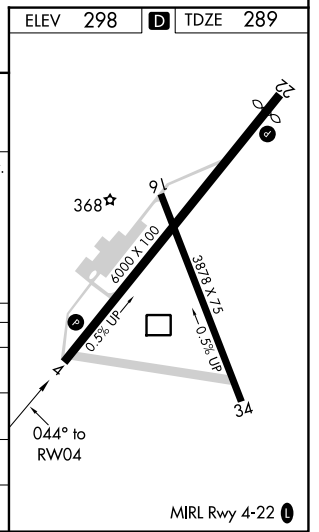

WAAS CH 82603 W04A	APP CRS 044°	Rwy Idg TDZE Apt Elev	6000 289 298
--	------------------------	-----------------------------	---

RNAV (GPS) RWY 4

MOULTRIE MUNI (MGR)

RNP APCH.		MISSED APPROACH: Climb to 2500 direct TUMVY and hold.
AWOS-3PT 118.925	VALDOSTA APP CON ★ 126.6 285.6	UNICOM 122.8 (CTAF) 0

SE-4, 11 JUL 2024 to 08 AUG 2024

SE-4, 11 JUL 2024 to 08 AUG 2024

CATEGORY	A	B	C	D
LPV DA		539-1	250 (300-1)	
LNAV/VNAV DA		552-1	263 (300-1)	
LNAV MDA		660-1	371 (400-1)	
C CIRCLING	720-1 422 (500-1)	760-1 462 (500-1)	860-1½ 562 (600-1½)	1080-2½ 782 (800-2½)