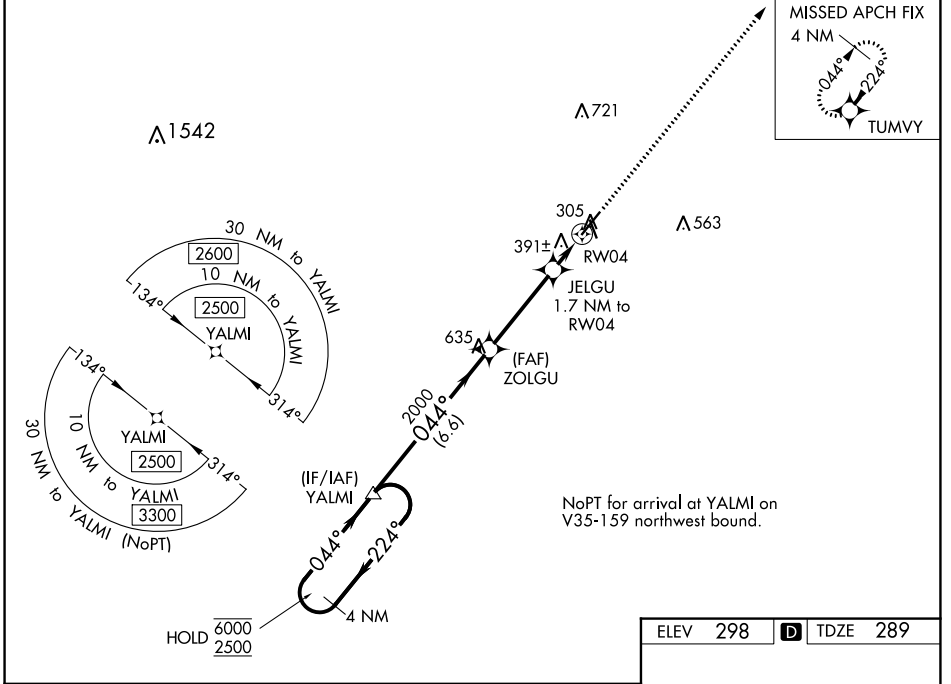

WAAS CH 82603 W04A	APP CRS 044°	Rwy Idg TDZE Apt Elev	6000 289 298
--	------------------------	-----------------------------	---

RNAV (GPS) RWY 4

MOULTRIE MUNI (MGR)

RNP APCH.		MISSED APPROACH: Climb to 2500 direct TUMVY and hold.
AWOS-3PT 118.925	VALDOSTA APP CON ★ 126.6 285.6	UNICOM 122.8 (CTAF) 0

SE-4, 11 JUL 2024 to 08 AUG 2024

SE-4, 11 JUL 2024 to 08 AUG 2024

CATEGORY	A	B	C	D
LPV DA		539-1	250 (300-1)	
LNAV/VNAV DA		552-1	263 (300-1)	
LNAV MDA		660-1	371 (400-1)	
C CIRCLING	720-1 422 (500-1)	760-1 462 (500-1)	860-1½ 562 (600-1½)	1080-2½ 782 (800-2½)