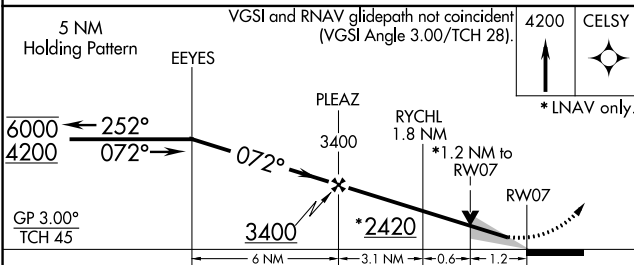

MISSED APPROACH: Climb to 4200 direct CELSY and hold.

ASOS
119.025

CLEVELAND CENTER
126.725 291.65

UNICOM
123.0 (CTAF) 0

NE-4, 11 JUL 2024 to 08 AUG 2024

NE-4, 11 JUL 2024 to 08 AUG 2024

ELEV 1817	D TDZE 1817
-----------	--------------------

CATEGORY	A	B	C	D
LPV DA		2017-3/4	200 (200-3/4)	
LNAV/VNAV DA		2160-1	343 (400-1)	
LNAV MDA	2240-1	423 (500-1)	2240-1 1/4	423 (500-1 1/4)
C CIRCLING	2320-1 503 (600-1)	2360-1 543 (600-1)	2380-1 1/2 563 (600-1 1/2)	2400-2 583 (600-2)