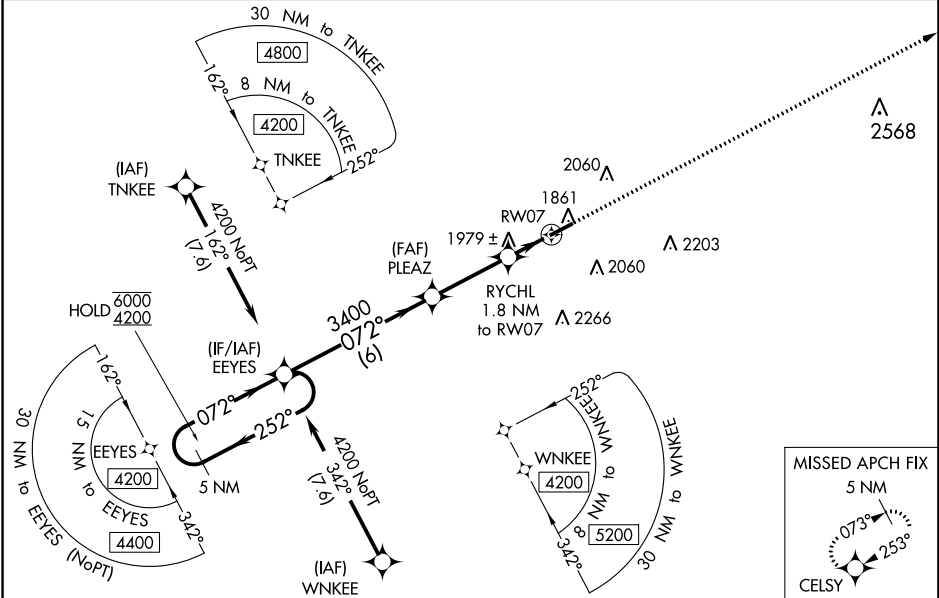

WAAS CH 82116 W07A	APP CRS 072°	Rwy Idg TDZE Apt Elev	5503 1817 1817
--	------------------------	-----------------------------	---

RNAV (GPS) RWY 7

DUBOIS RGNL (DUJ)

RNP APCH.

⚠ Circling NA for Cat D south of Rwy 7-25. For uncompensated Baro-VNAV systems, LNAV/VNAV NA below -21°C or above 54°C.

MISSED APPROACH: Climb to 4200 direct CELSY and hold.

ASOS
119.025

CLEVELAND CENTER
126.725 291.65

UNICOM
123.0 (CTAF) 0

NE-4, 11 JUL 2024 to 08 AUG 2024

NE-4, 11 JUL 2024 to 08 AUG 2024

ELEV 1817	D TDZE 1817
-----------	--------------------

CATEGORY	A	B	C	D
LPV DA		2017-3/4	200 (200-3/4)	
LNAV/VNAV DA		2160-1	343 (400-1)	
LNAV MDA	2240-1	423 (500-1)	2240-1 1/4	423 (500-1 1/4)
C CIRCLING	2320-1 503 (600-1)	2360-1 543 (600-1)	2380-1 1/2 563 (600-1 1/2)	2400-2 583 (600-2)

HIRL Rwy 7-25 **0**
REIL Rwy 7 **0**