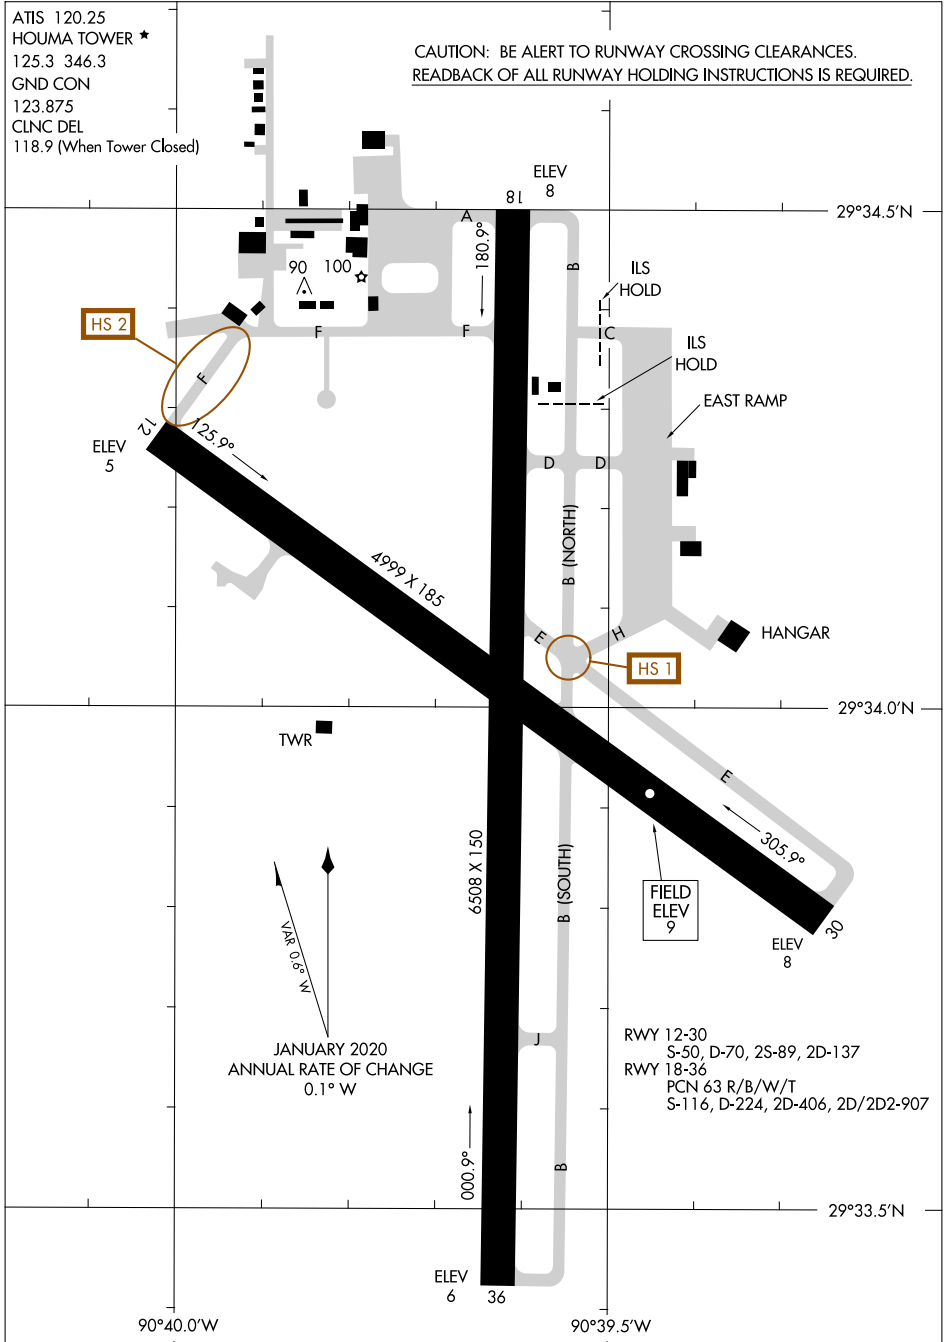

21280

AIRPORT DIAGRAM

HOUMA-TERREBONNE (HUM)
HOUMA, LOUISIANA

AL-5037 (FAA)

ATIS 120.25
HOUMA TOWER ★
125.3 346.3
GND CON
123.875
CLNC DEL
118.9 (When Tower Closed)

CAUTION: BE ALERT TO RUNWAY CROSSING CLEARANCES.
READBACK OF ALL RUNWAY HOLDING INSTRUCTIONS IS REQUIRED.

SC-4, 11 JUL 2024 to 08 AUG 2024

SC-4, 11 JUL 2024 to 08 AUG 2024

AIRPORT DIAGRAM

21280

HOUMA, LOUISIANA
HOUMA-TERREBONNE (HUM)