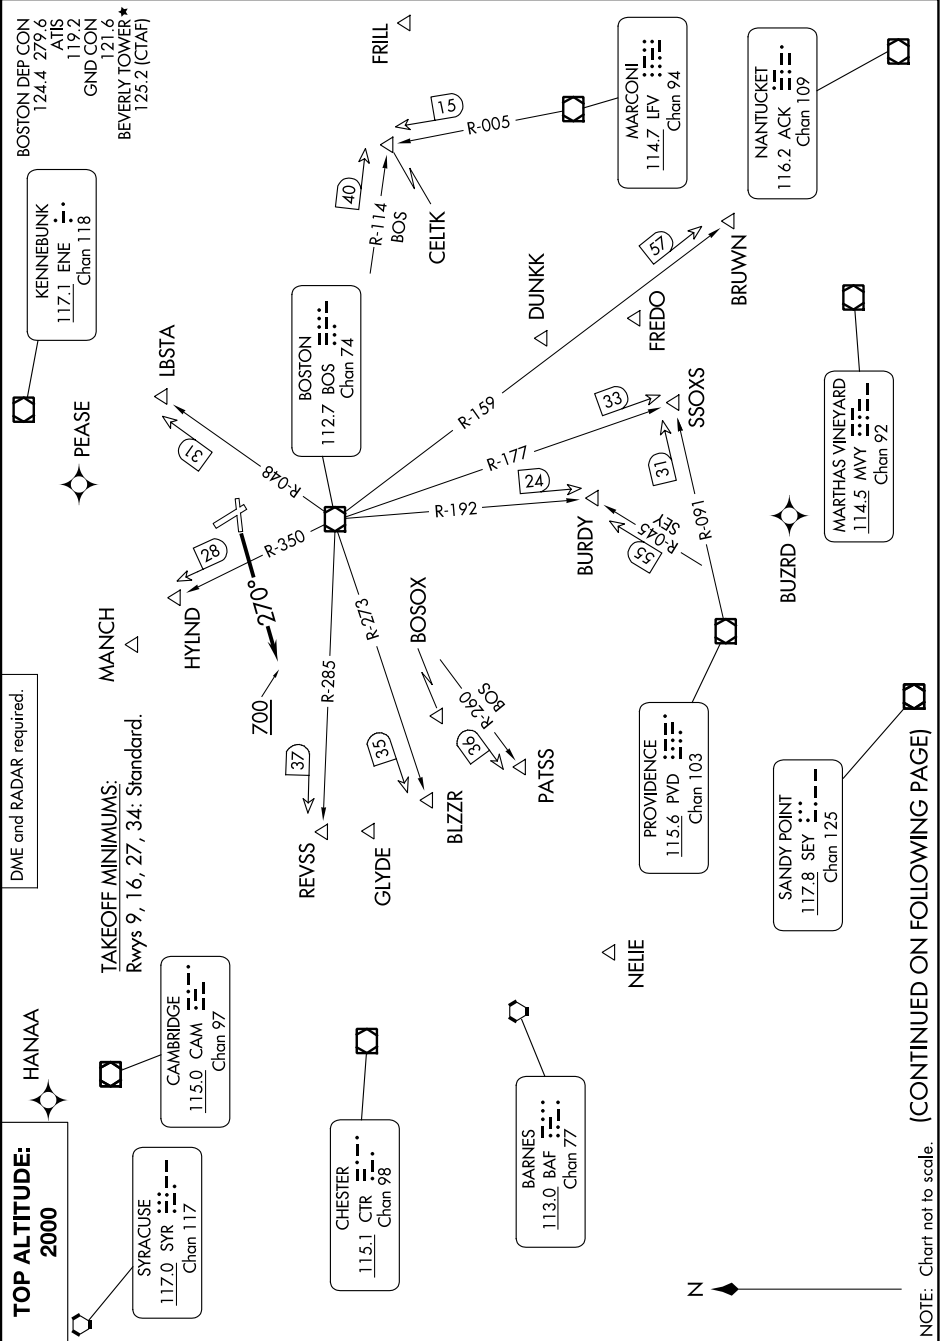

BEVERLY THREE DEPARTURE

AL-5039 (FAA)

BEVERLY RGNL (BVY)
BEVERLY, MASSACHUSETTS

NE-1, 11 JUL 2024 to 08 AUG 2024

NE-1, 11 JUL 2024 to 08 AUG 2024

BEVERLY THREE DEPARTURE

BEVERLY, MASSACHUSETTS
BEVERLY RGNL (BVY)

NOTE: Chart not to scale. (CONTINUED ON FOLLOWING PAGE)