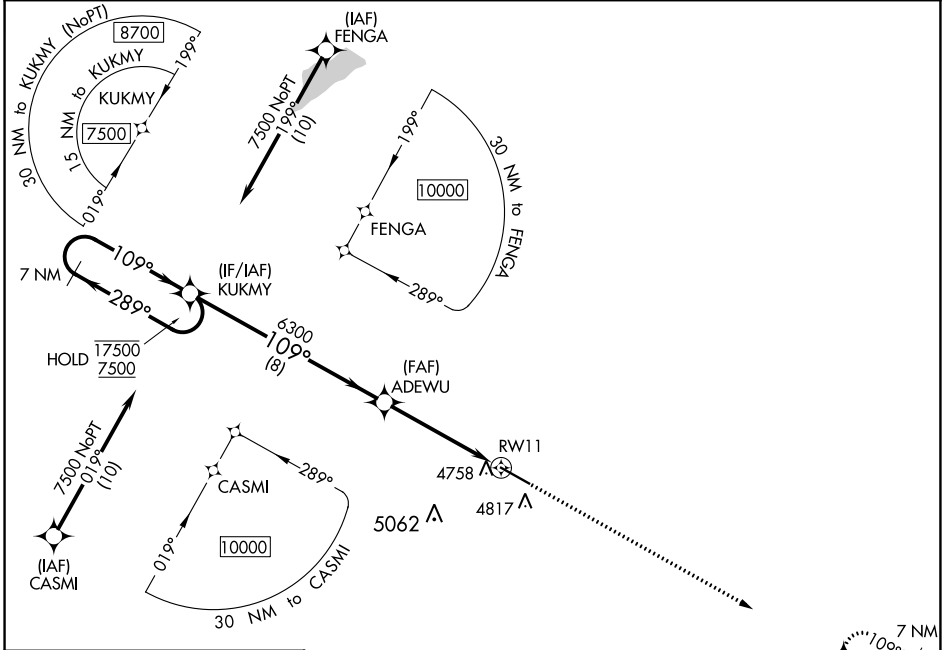

WAAS CH 82340 W11A	APP CRS 109°	Rwy Idg TDZE Apt Elev	7001 4716 4716
--	------------------------	-----------------------------	---

RNAV (GPS) RWY 11

COLORADO PLAINS RGNL (AKO)

RNP APCH ▼ Rwy 11 helicopter visibility reduction below 3/4 SM NA. ▲ For uncompensated Baro-VNAV systems, LNAV/VNAV NA below -22°C or above 54°C.	MISSED APPROACH: Climb to 7500 direct JUBOS and hold.
---	---

ASOS 135.475	DENVER CENTER 133.95 317.55	UNICOM 122.8 (CTAF) 0
------------------------	---------------------------------------	---------------------------------

SW-1, 11 JUL 2024 to 08 AUG 2024

SW-1, 11 JUL 2024 to 08 AUG 2024

ELEV 4716	TDZE 4716
-----------	-----------

CATEGORY	A	B	C	D
LPV DA		4966-1	250 (300-1)	
LNAV/VNAV DA		4966-1	250 (300-1)	
LNAV MDA		5020-1	304 (400-1)	
<input checked="" type="checkbox"/> CIRCLING	5140-1 424 (500-1)	5260-1 544 (600-1)	5420-2 704 (800-2)	5420-2 1/4 704 (800-2 1/4)