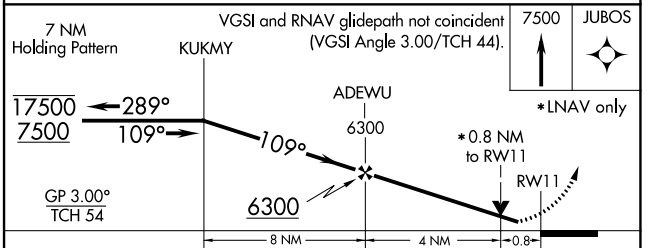

SW-1, 11 JUL 2024 to 08 AUG 2024

SW-1, 11 JUL 2024 to 08 AUG 2024

ELEV 4716	TDZE 4716