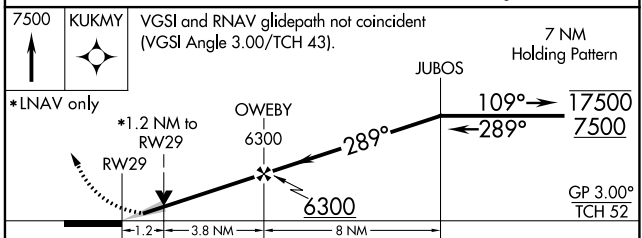

CATEGORY	A	B	C	D
LPV DA		4933-1	250 (300-1)	
LNAV/VNAV DA		4987-1	304 (300-1)	
LNAV MDA	5080-1 397 (400-1)		5080-1½ 397 (400-1½)	
CIRCLING	5140-1 424 (500-1)	5260-1 544 (600-1)	5420-2 704 (800-2)	5420-2¼ 704 (800-2¼)

AKRON, COLORADO
Amdt 1A 15AUG19

40°11'N-103°13'W

COLORADO PLAINS RGNL (AKO) RNAV (GPS) RWY 29

SW-1, 11 JUL 2024 to 08 AUG 2024

SW-1, 11 JUL 2024 to 08 AUG 2024