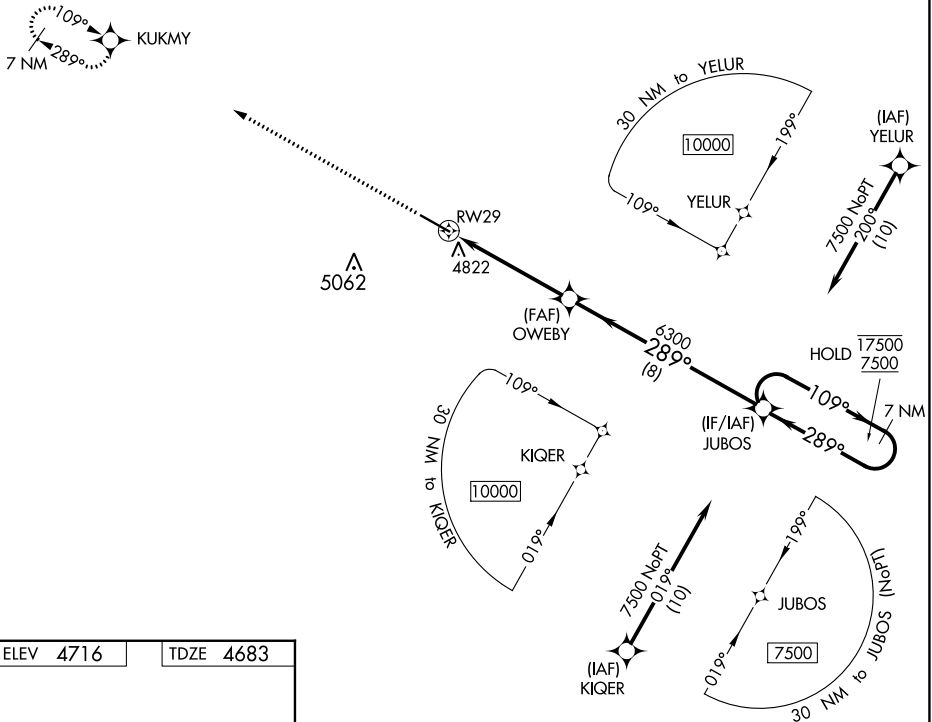

WAAS CH 45640 W29A	APP CRS 289°	Rwy Idg TDZE Apt Elev	7001 4683 4716
--	------------------------	-----------------------------	---

RNAV (GPS) RWY 29

COLORADO PLAINS RGNL (AKO)

RNP APCH.

▼ For uncompensated Baro-VNAV systems, LNAV/VNAV
▲ NA below -22°C or above 54°C.

MISSED APPROACH: Climb to 7500 to KUKMY and hold.

ASOS 135.475	DENVER CENTER 133.95 317.55	UNICOM 122.8 (CTAF)
------------------------	---------------------------------------	-------------------------------

ELEV 4716	TDZE 4683
------------------	------------------

CATEGORY	A	B	C	D
LPV DA		4933-1	250 (300-1)	
LNAV/VNAV DA		4987-1	304 (300-1)	
LNAV MDA	5080-1 397 (400-1)		5080-1½ 397 (400-1½)	
CIRCLING	5140-1 424 (500-1)	5260-1 544 (600-1)	5420-2 704 (800-2)	5420-2¼ 704 (800-2¼)

AKRON, COLORADO
Amdt 1A 15AUG19

40°11'N-103°13'W

COLORADO PLAINS RGNL (AKO) RNAV (GPS) RWY 29

SW-1, 11 JUL 2024 to 08 AUG 2024

SW-1, 11 JUL 2024 to 08 AUG 2024