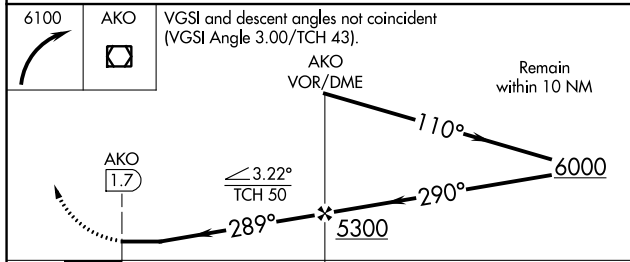

VOR/DME AKO 114.4 Chan 91	APP CRS 289°	Rwy Idg TDZE 7001 4683	Apt Elev 4716
--	------------------------	--	-------------------------

VOR RWY 29
COLORADO PLAINS RGNL (AKO)

⚠ Circling NA for Cats C and D southwest of Rwy 11-29. MISSED APPROACH: Climbing right turn to 6100 direct AKO VOR/DME and hold.

ASOS 135.475	DENVER CENTER 133.95 317.55	UNICOM 122.8 (CTAF) Ⓛ
------------------------	---------------------------------------	--

ELEV 4716	TDZE 4683
-----------	-----------

CATEGORY	A	B	C	D
S-29	5120-1	437 (500-1)	5120-1¼	437 (500-1¼)
CIRCLING	5140-1 424 (500-1)	5260-1 544 (600-1)	5300-1½ 584 (600-1½)	5300-2 584 (600-2)