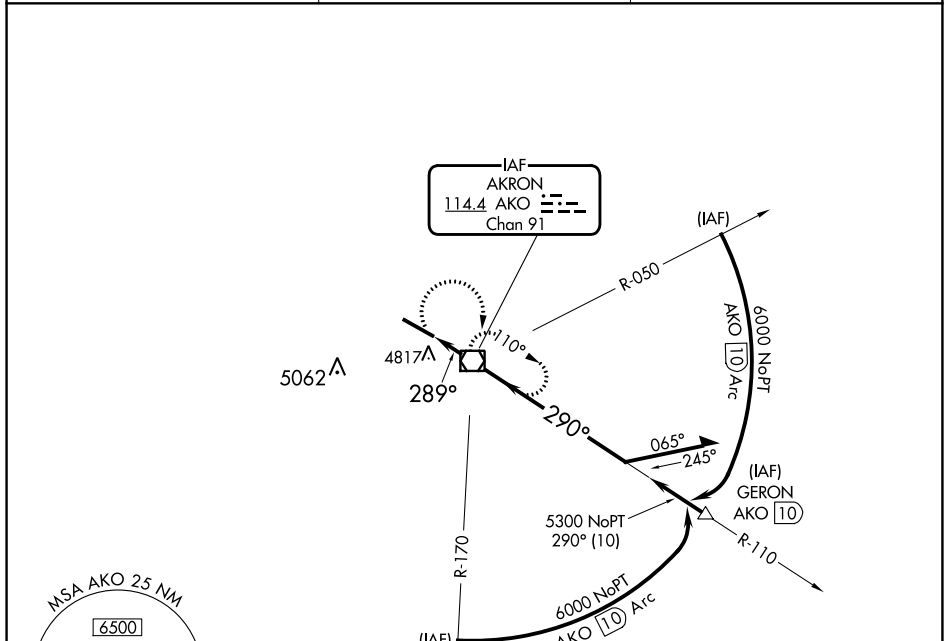

VOR/DME AKO 114.4 Chan 91	APP CRS 289°	Rwy Idg TDZE 7001 4683	Apt Elev 4716
--	------------------------	--	-------------------------

VOR RWY 29
COLORADO PLAINS RGNL (AKO)

⚠ Circling NA for Cats C and D southwest of Rwy 11-29. MISSED APPROACH: Climbing right turn to 6100 direct AKO VOR/DME and hold.

ASOS 135.475	DENVER CENTER 133.95 317.55	UNICOM 122.8 (CTAF) Ⓛ
------------------------	---------------------------------------	--

ELEV 4716	TDZE 4683
-----------	-----------

CATEGORY	A	B	C	D
S-29	5120-1	437 (500-1)	5120-1¼	437 (500-1¼)
CIRCLING	5140-1 424 (500-1)	5260-1 544 (600-1)	5300-1½ 584 (600-1½)	5300-2 584 (600-2)

MIRL Rwy 11-29 Ⓛ	REIL Rws 11 and 29 Ⓛ				
FAF to MAP 1.7 NM					
Knots	60	90	120	150	180
Min:Sec	1:42	1:08	0:51	0:41	0:34

SW-1, 11 JUL 2024 to 08 AUG 2024

SW-1, 11 JUL 2024 to 08 AUG 2024