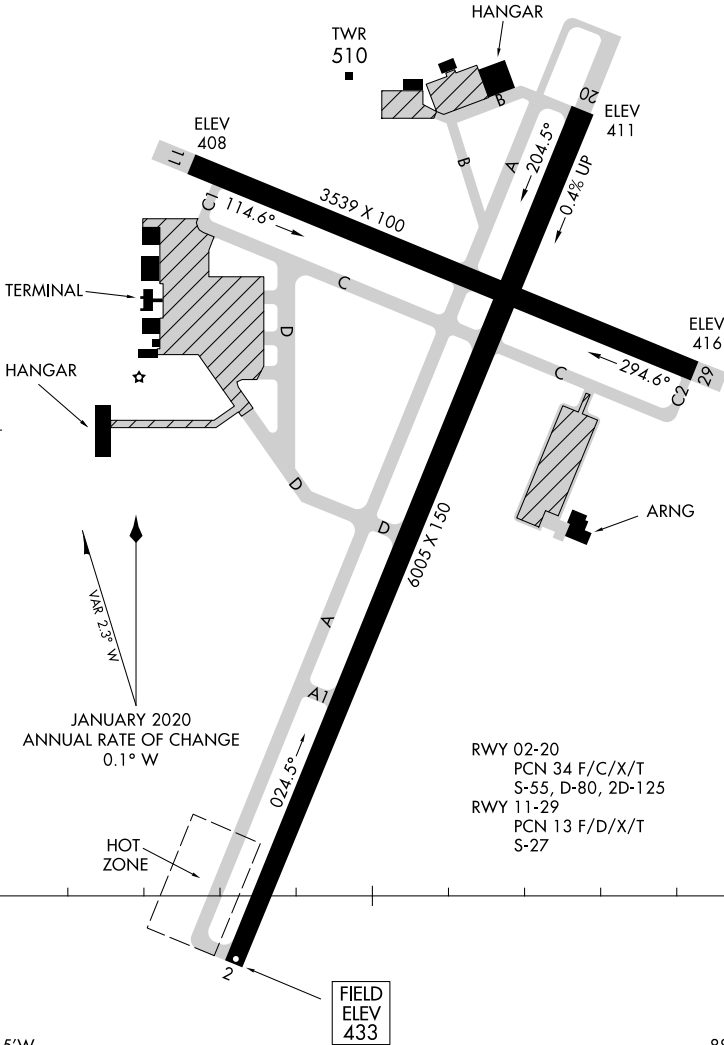

24081

# AIRPORT DIAGRAM

AL-5062 (FAA)

MC KELLAR-SIPES RGNL (MKL)  
JACKSON, TENNESSEE

ASOS  
119.325  
JACKSON TOWER ★  
127.15 249.95  
GND CON  
120.9

35°36.5'N

SE-1, 11 JUL 2024 to 08 AUG 2024

SE-1, 11 JUL 2024 to 08 AUG 2024

JANUARY 2020  
ANNUAL RATE OF CHANGE  
0.1° W

RWY 02-20  
PCN 34 F/C/X/T  
S-55, D-80, 2D-125  
RWY 11-29  
PCN 13 F/D/X/T  
S-27

35°35.5'N

88°55.5'W

88°54.5'W

CAUTION: BE ALERT TO RUNWAY CROSSING CLEARANCES.  
REARBACK OF ALL RUNWAY HOLDING INSTRUCTIONS IS REQUIRED.

# AIRPORT DIAGRAM

24081

JACKSON, TENNESSEE  
MC KELLAR-SIPES RGNL (MKL)