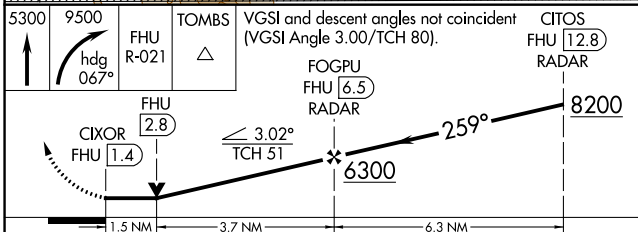

VOR/DME FHU 113.6 Chan 83	APP CRS 259°	Rwy Idg 12001 TDZE 4629 Apt Elev 4719
---	------------------------	--

VOR RWY 26

SIERRA VISTA MUNI-LIBBY AAF (FHU)

<p>Circling NA south of Rws 8 and 30. DME or RADAR required.</p>	<p>MISSED APPROACH: Climb to 5300 then climbing right turn to 9500 on heading 067° and FHU R-021 to TOMBS INT/ DUG 36 DME and hold, continue climb-in-hold to 9500.</p>
--	---

CATEGORY	A	B	C	D
S-26	5140-1 511 (500-1)		5140-1½ 511 (500-1½)	
CIRCLING	5160-1 441 (500-1)	5180-1 461 (500-1)	5180-1⅝ 461 (500-1⅝)	5280-2 561 (600-2)

SW-4, 11 JUL 2024 to 08 AUG 2024

SW-4, 11 JUL 2024 to 08 AUG 2024