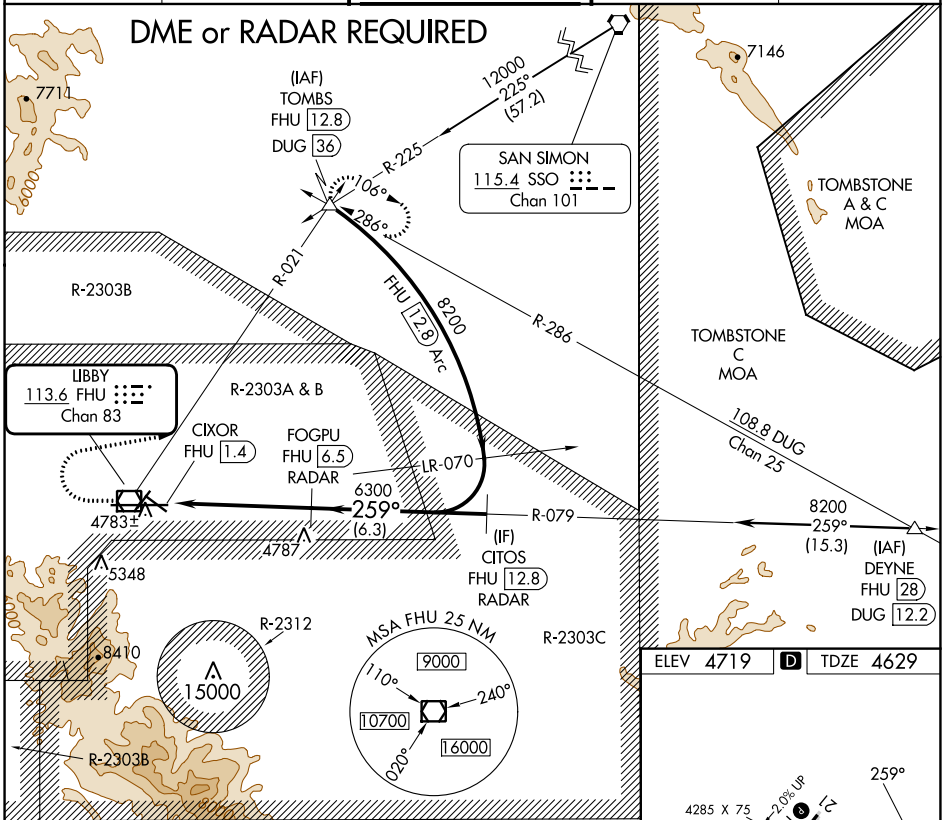

VOR/DME FHU 113.6 Chan 83	APP CRS 259°	Rwy Idg 12001 TDZE 4629 Apt Elev 4719
---	------------------------	--

VOR RWY 26

SIERRA VISTA MUNI-LIBBY AAF (FHU)

<p>Circling NA south of Rws 8 and 30. DME or RADAR required.</p>	<p>MISSED APPROACH: Climb to 5300 then climbing right turn to 9500 on heading 067° and FHU R-021 to TOMBS INT/ DUG 36 DME and hold, continue climb-in-hold to 9500.</p>
--	---

CATEGORY	A	B	C	D
S-26	5140-1 511 (500-1)		5140-1½ 511 (500-1½)	
CIRCLING	5160-1 441 (500-1)	5180-1 461 (500-1)	5180-1⅝ 461 (500-1⅝)	5280-2 561 (600-2)

SW-4, 11 JUL 2024 to 08 AUG 2024

SW-4, 11 JUL 2024 to 08 AUG 2024