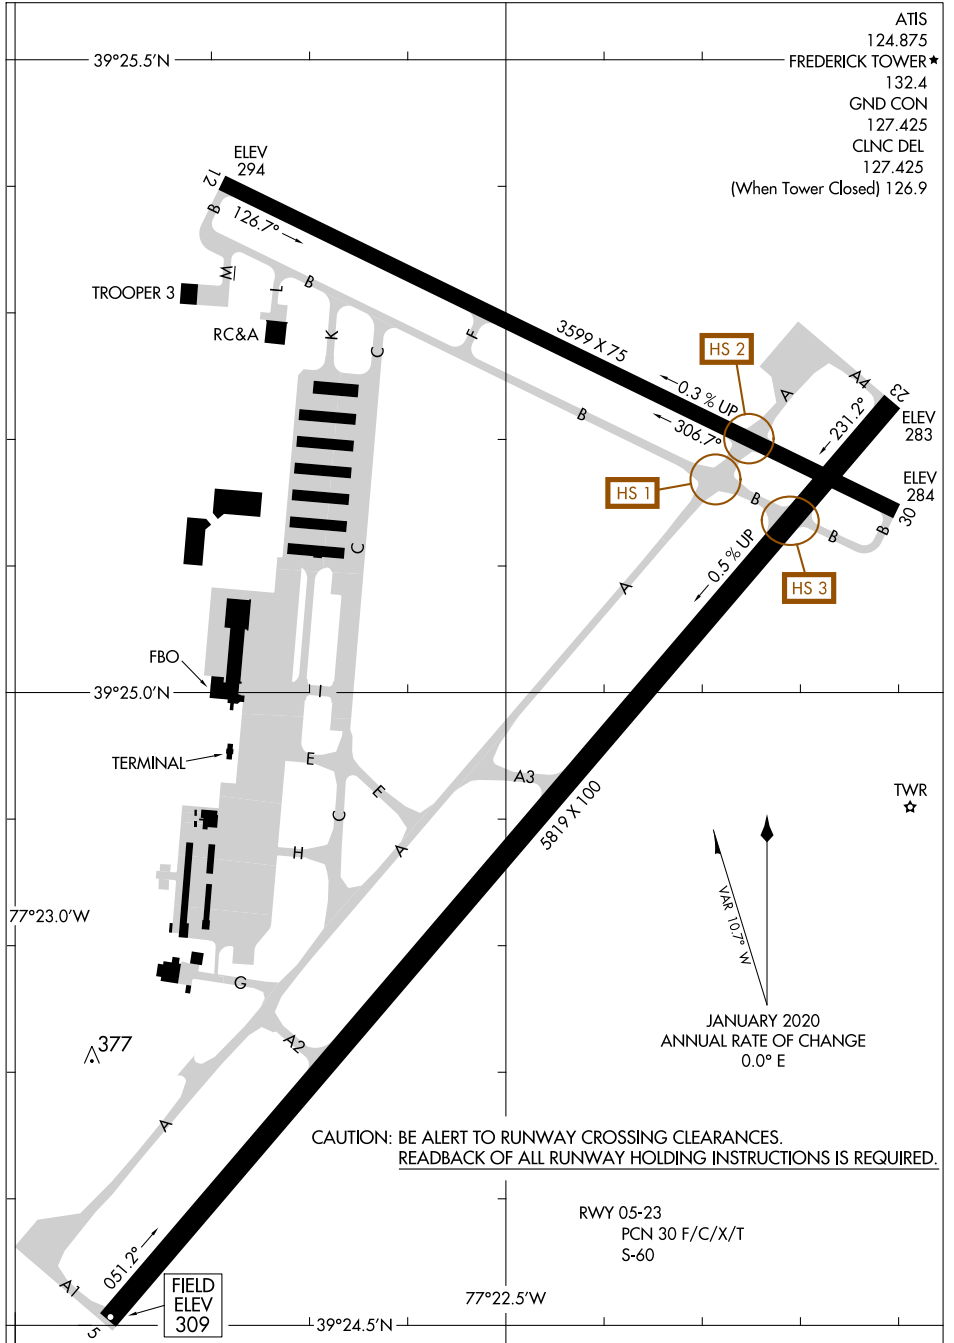

24137
AIRPORT DIAGRAM

AL-5089 (FAA)

FREDERICK MUNI (F'DK)
FREDERICK, MARYLAND

NE-3, 11 JUL 2024 to 08 AUG 2024

NE-3, 11 JUL 2024 to 08 AUG 2024

ATIS
124.875
FREDERICK TOWER★
132.4
GND CON
127.425
CLNC DEL
127.425
(When Tower Closed) 126.9

**CAUTION: BE ALERT TO RUNWAY CROSSING CLEARANCES.
READBACK OF ALL RUNWAY HOLDING INSTRUCTIONS IS REQUIRED.**

RWY 05-23
PCN 30 F/C/X/T
S-60

AIRPORT DIAGRAM
24137

FREDERICK, MARYLAND
FREDERICK MUNI (F'DK)