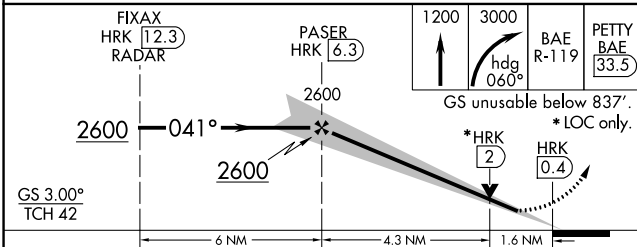

LOC I-RAC 108.7	APP CRS 041°	Rwy Idg 5840
		TDZE 668
		Apt Elev 674

ILS or LOC RWY 4

BATTEN INTL (RAC)

RADAR required for procedure entry. DME required.		MALSF	MISSED APPROACH: Climb to 1200 then climbing right turn to 3000 on heading 060° and BAE VOR/DME R-119 to PETTY/BAE 33.5 DME and hold, continue climb-in-hold to 3000.
⚠ Circling Rwy 14 NA at night. Rwy 4 helicopter visibility reduction below ¾ SM NA. Inop table does not apply to S-ILS 4. DME from HRK DME. Simultaneous reception of I-RAC and HRK DME required.			

ASOS 121.425	MILWAUKEE APP CON 135.875 317.725	CLNC DEL 120.15	UNICOM 123.075 (CTAF) 0

EC-3, 11 JUL 2024 to 08 AUG 2024

EC-3, 11 JUL 2024 to 08 AUG 2024