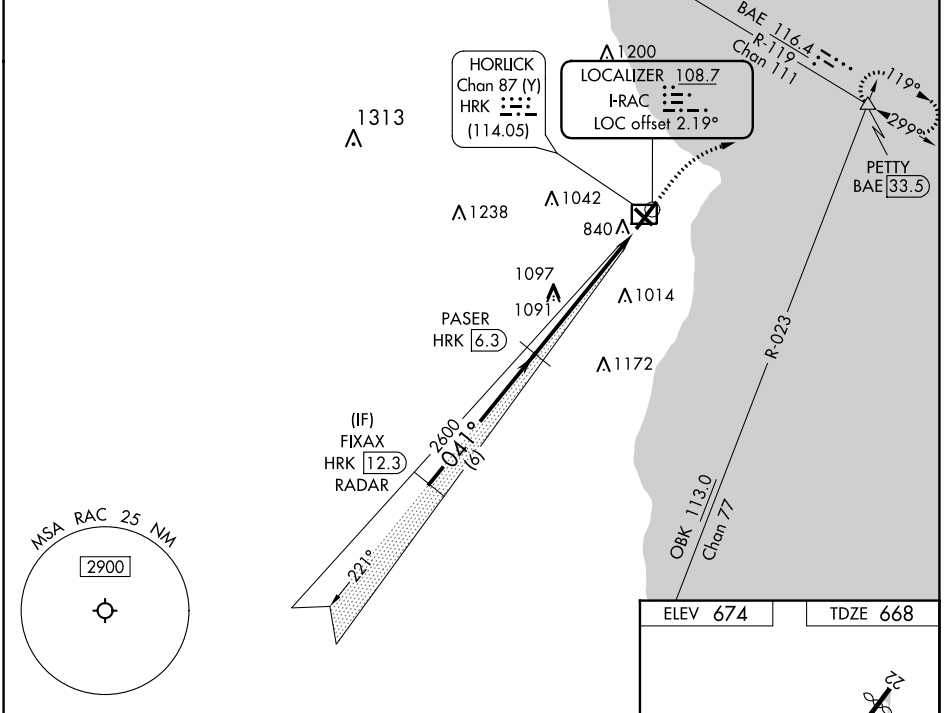

LOC I-RAC 108.7	APP CRS 041°	Rwy Idg 5840
		TDZE 668
		Apt Elev 674

ILS or LOC RWY 4

BATTEN INTL (RAC)

RADAR required for procedure entry. DME required.		MALSF	MISSED APPROACH: Climb to 1200 then climbing right turn to 3000 on heading 060° and BAE VOR/DME R-119 to PETTY/BAE 33.5 DME and hold, continue climb-in-hold to 3000.
⚠ Circling Rwy 14 NA at night. Rwy 4 helicopter visibility reduction below ¾ SM NA. Inop table does not apply to S-ILS 4. DME from HRK DME. Simultaneous reception of I-RAC and HRK DME required.			

ASOS 121.425	MILWAUKEE APP CON 135.875 317.725	CLNC DEL 120.15	UNICOM 123.075 (CTAF) 0

EC-3, 11 JUL 2024 to 08 AUG 2024

EC-3, 11 JUL 2024 to 08 AUG 2024