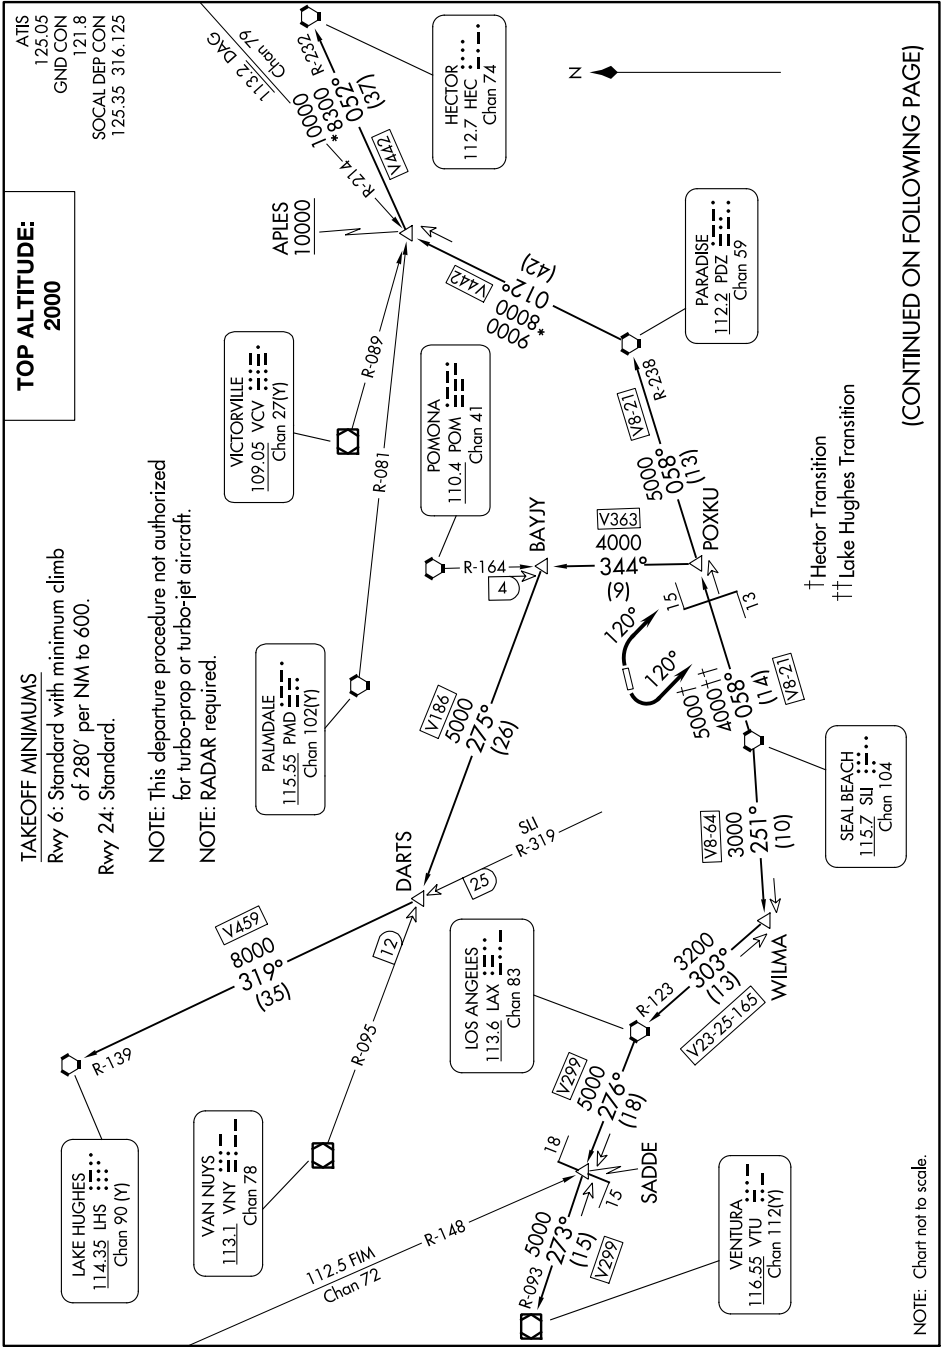

# ANAHEIM ONE DEPARTURE

AL-5136 (FAA)

FULLERTON MUNI (F'UL)  
FULLERTON, CALIFORNIA

SW-3, 11 JUL 2024 to 08 AUG 2024

SW-3, 11 JUL 2024 to 08 AUG 2024

# ANAHEIM ONE DEPARTURE

FULLERTON, CALIFORNIA  
FULLERTON MUNI (F'UL)