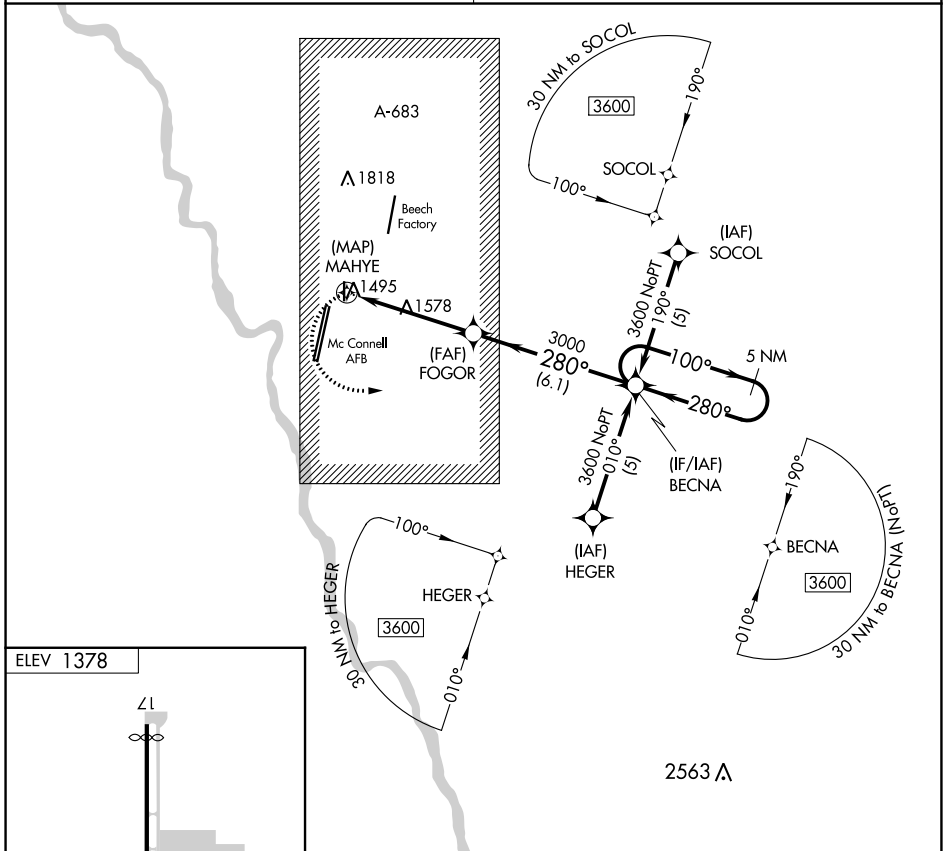

APP CRS 280°	Rwy Idg TDZE Apt Elev	N/A N/A 1378
------------------------	-----------------------------	---

RNAV (GPS)-D
CESSNA ACFT FLD (CEA)

▲ NA DME/DME RNP-0.3 NA. Procedure NA at night. Use Wichita Dwight D Eisenhower Nil altimeter setting; when not received, use Colonel James Jabara altimeter setting.

MISSED APPROACH: Climbing left turn to 3600 direct BECNA and hold.

WICHITA APP CON
134.8 269.1

CTAF
122.9

NC-2, 11 JUL 2024 to 08 AUG 2024

NC-2, 11 JUL 2024 to 08 AUG 2024

CATEGORY	A	B	C	D
CIRCLING	1920-1	542 (600-1)	1960-1½ 582 (600-1½)	NA