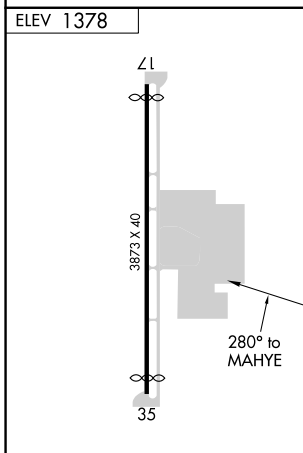

MISSED APPROACH: Climbing left turn to 3600 direct BECNA and hold.

WICHITA APP CON
134.8 269.1

CTAF
122.9

NC-2, 11 JUL 2024 to 08 AUG 2024

NC-2, 11 JUL 2024 to 08 AUG 2024

CATEGORY	A	B	C	D
CIRCLING	1920-1	542 (600-1)	1960-1½ 582 (600-1½)	NA