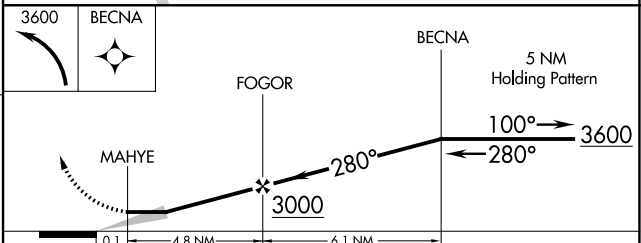

MISSED APPROACH: Climbing left turn to 3600 direct BECNA and hold.

WICHITA APP CON
134.8 269.1

CTAF
122.9

NC-2, 11 JUL 2024 to 08 AUG 2024

NC-2, 11 JUL 2024 to 08 AUG 2024

CATEGORY	A	B	C	D
CIRCLING	1920-1	542 (600-1)	1960-1½ 582 (600-1½)	NA