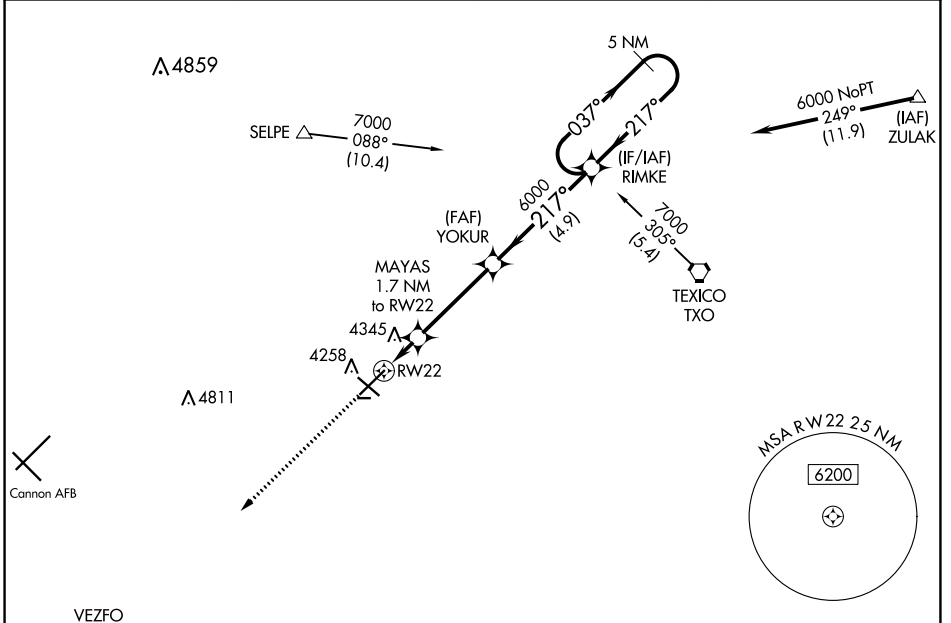

CLOVIS, NEW MEXICO

AL-5144 (FAA)

24193

WAAS CH 99637 W22A	APP CRS 217°	Rwy Idg TDZE Apt Elev	7200 4214 4216
--	------------------------	-----------------------------	---

RNAV (GPS) RWY 22

CLOVIS RGNL (CVN)

RNP APCH - GPS.		MISSED APPROACH: Climb to 6300 direct VEZFO and hold.	
Circling NA to Rwy 8 and 26.			
AWOS-3PT 135.375	CANNON APP CON 118.425 352.1	CINC DEL 119.0	UNICOM 122.8 (CTAF)

CATEGORY		A	B	C	D
LP	MDA	4520-1	306 (400-1)	4520-7/8	306 (400-7/8)
LNAV	MDA	4620-1	406 (500-1)	4620-11/8	406 (500-11/8)
	CIRCLING	4680-1	464 (500-1)	4700-11/2 484 (500-11/2)	4820-2 604 (700-2)

CLOVIS, NEW MEXICO
Amdt 1A 11JUL24

34°26'N-103°05'W

RNAV (GPS) RWY 22

CLOVIS RGNL (CVN)

SW-1, 11 JUL 2024 to 08 AUG 2024

SW-1, 11 JUL 2024 to 08 AUG 2024