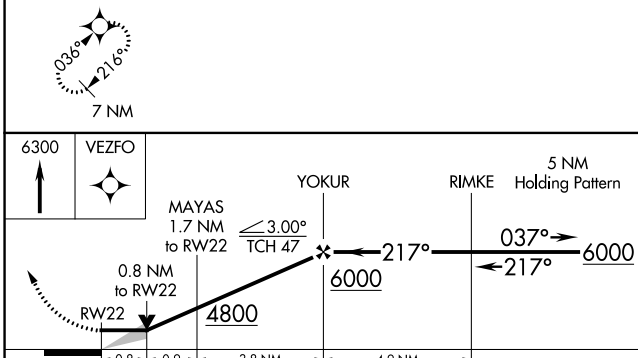

RNP APCH - GPS.		MISSED APPROACH: Climb to 6300 direct VEZFO and hold.	
Circling NA to Rwy 8 and 26.			
AWOS-3PT 135.375	CANNON APP CON 118.425 352.1	CINC DEL 119.0	UNICOM 122.8 (CTAF)

CATEGORY		A	B	C	D
LP	MDA	4520-1	306 (400-1)	4520-7/8	306 (400-7/8)
LNAV	MDA	4620-1	406 (500-1)	4620-11/8	406 (500-11/8)
	CIRCLING	4680-1	464 (500-1)	4700-11/2 484 (500-11/2)	4820-2 604 (700-2)