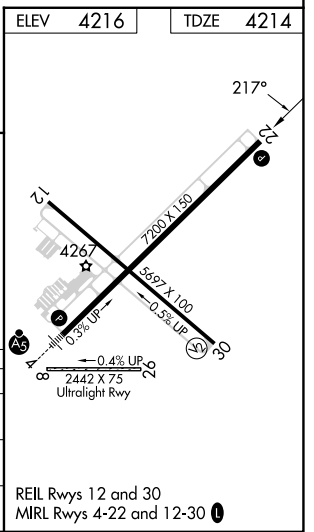

CLOVIS, NEW MEXICO

AL-5144 (FAA)

24193

WAAS CH 99637 W22A	APP CRS 217°	Rwy Idg TDZE Apt Elev	7200 4214 4216
--	------------------------	-----------------------------	---

RNAV (GPS) RWY 22

CLOVIS RGNL (CVN)

RNP APCH - GPS.		MISSED APPROACH: Climb to 6300 direct VEZFO and hold.	
Circling NA to Rwy 8 and 26.			
AWOS-3PT 135.375	CANNON APP CON 118.425 352.1	CINC DEL 119.0	UNICOM 122.8 (CTAF)

CATEGORY		A	B	C	D
LP	MDA	4520-1	306 (400-1)	4520-7/8	306 (400-7/8)
LNAV	MDA	4620-1	406 (500-1)	4620-11/8	406 (500-11/8)
	CIRCLING	4680-1	464 (500-1)	4700-11/2 484 (500-11/2)	4820-2 604 (700-2)

CLOVIS, NEW MEXICO
Amdt 1A 11JUL24

34°26'N-103°05'W

RNAV (GPS) RWY 22

CLOVIS RGNL (CVN)

SW-1, 11 JUL 2024 to 08 AUG 2024

SW-1, 11 JUL 2024 to 08 AUG 2024