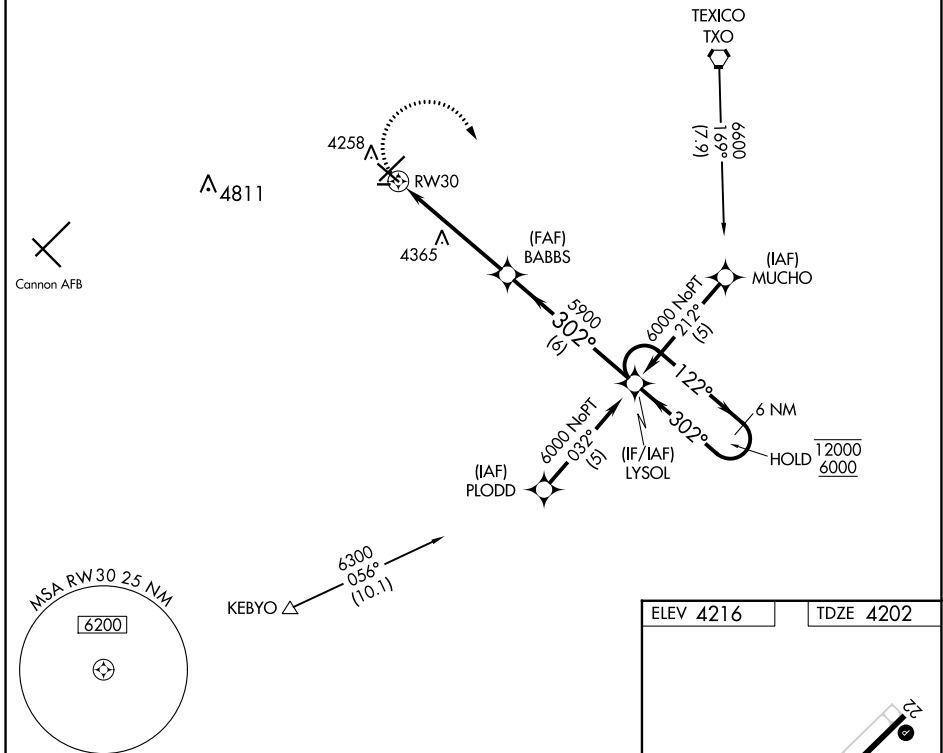

APP CRS	Rwy Idg	<b>5697</b>
<b>302°</b>	TDZE	<b>4202</b>
	Apt Elev	<b>4216</b>

# RNAV (GPS) RWY 30

CLOVIS RGNL (CVN)

RNP APCH.		MISSED APPROACH: Climbing right turn to 6000 direct LYSOL and hold.	
CAUTION: Cannon AFB 12 NM WSW, heavy USAF fighter traffic.			
AWOS-3PT <b>135.375</b>	CANNON APP CON <b>118.425 352.1</b>	CLNC DEL <b>119.0</b>	UNICOM <b>122.8 (CTAF) ①</b>

Procedure NA for arrivals at TXO VORTAC via V62 northwest bound.

SW-1, 11 JUL 2024 to 08 AUG 2024

SW-1, 11 JUL 2024 to 08 AUG 2024