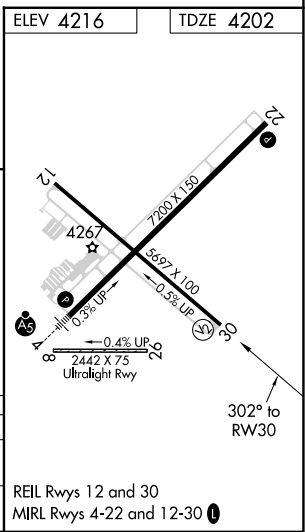

APP CRS	Rwy Idg	<b>5697</b>
<b>302°</b>	TDZE	<b>4202</b>
	Apt Elev	<b>4216</b>

# RNAV (GPS) RWY 30

CLOVIS RGNL (CVN)

RNP APCH.		MISSED APPROACH: Climbing right turn to 6000 direct LYSOL and hold.	
CAUTION: Cannon AFB 12 NM WSW, heavy USAF fighter traffic.			
AWOS-3PT <b>135.375</b>	CANNON APP CON <b>118.425 352.1</b>	CLNC DEL <b>119.0</b>	UNICOM <b>122.8 (CTAF) ①</b>

Procedure NA for arrivals at TXO VORTAC via V62 northwest bound.

SW-1, 11 JUL 2024 to 08 AUG 2024

SW-1, 11 JUL 2024 to 08 AUG 2024