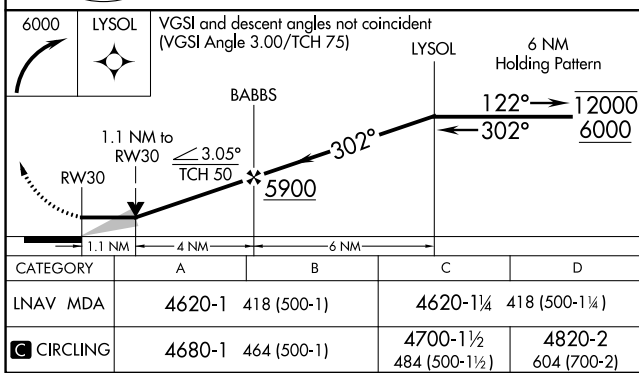

APP CRS	Rwy Idg	<b>5697</b>
<b>302°</b>	TDZE	<b>4202</b>
	Apt Elev	<b>4216</b>

# RNAV (GPS) RWY 30

CLOVIS RGNL (CVN)

RNP APCH.		MISSED APPROACH: Climbing right turn to 6000 direct LYSOL and hold.	
CAUTION: Cannon AFB 12 NM WSW, heavy USAF fighter traffic.			
AWOS-3PT <b>135.375</b>	CANNON APP CON <b>118.425 352.1</b>	CLNC DEL <b>119.0</b>	UNICOM <b>122.8 (CTAF) ①</b>

Procedure NA for arrivals at TXO VORTAC via V62 northwest bound.

SW-1, 11 JUL 2024 to 08 AUG 2024

SW-1, 11 JUL 2024 to 08 AUG 2024