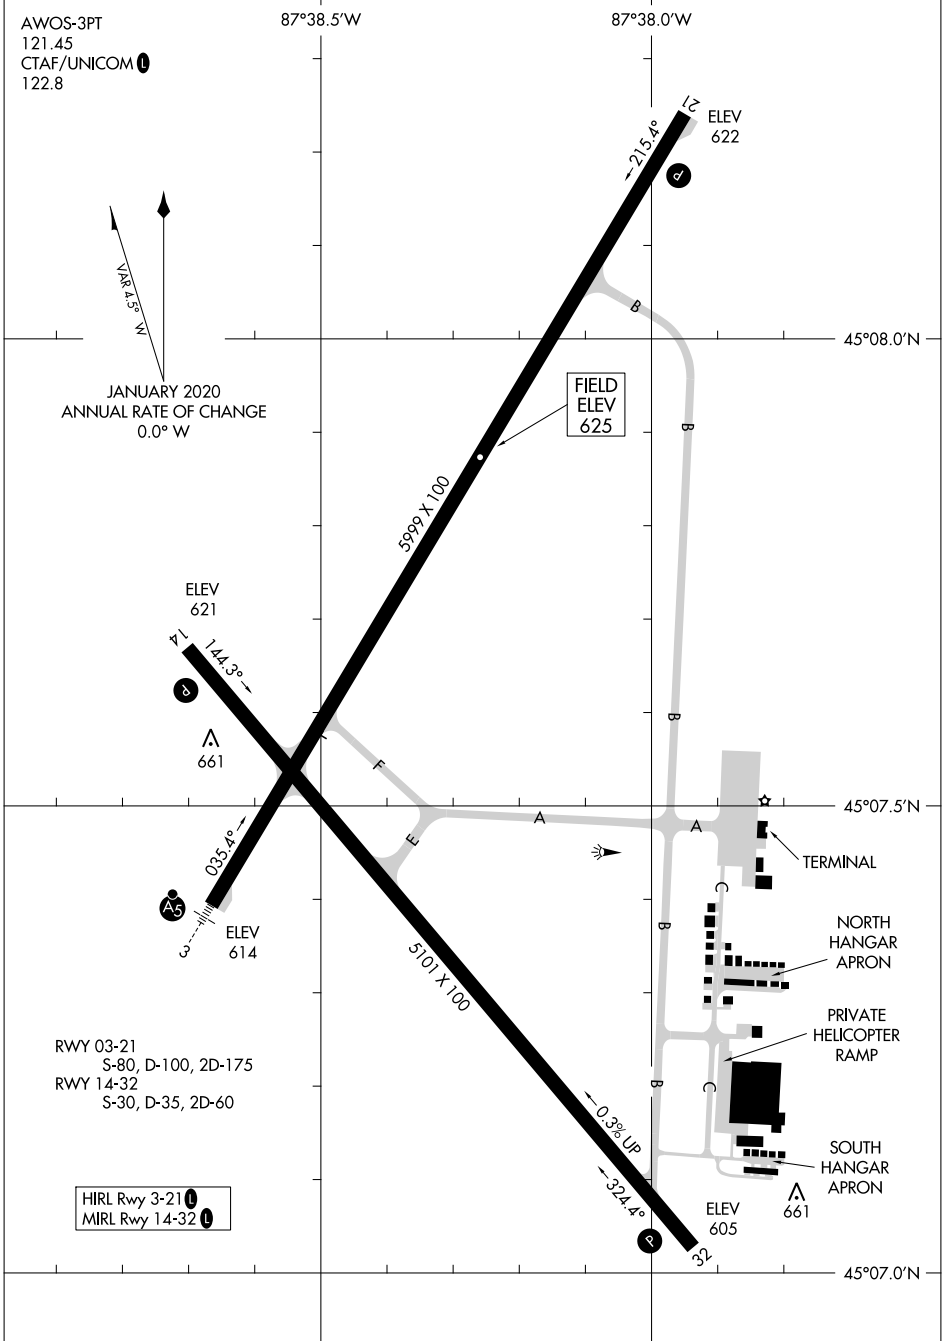

24025

AIRPORT DIAGRAM

AL-5145 (FAA)

MENOMINEE RGNL (MNM)
MENOMINEE, MICHIGAN

EC-1, 11 JUL 2024 to 08 AUG 2024

EC-1, 11 JUL 2024 to 08 AUG 2024

AIRPORT DIAGRAM

24025

MENOMINEE, MICHIGAN
MENOMINEE RGNL (MNM)