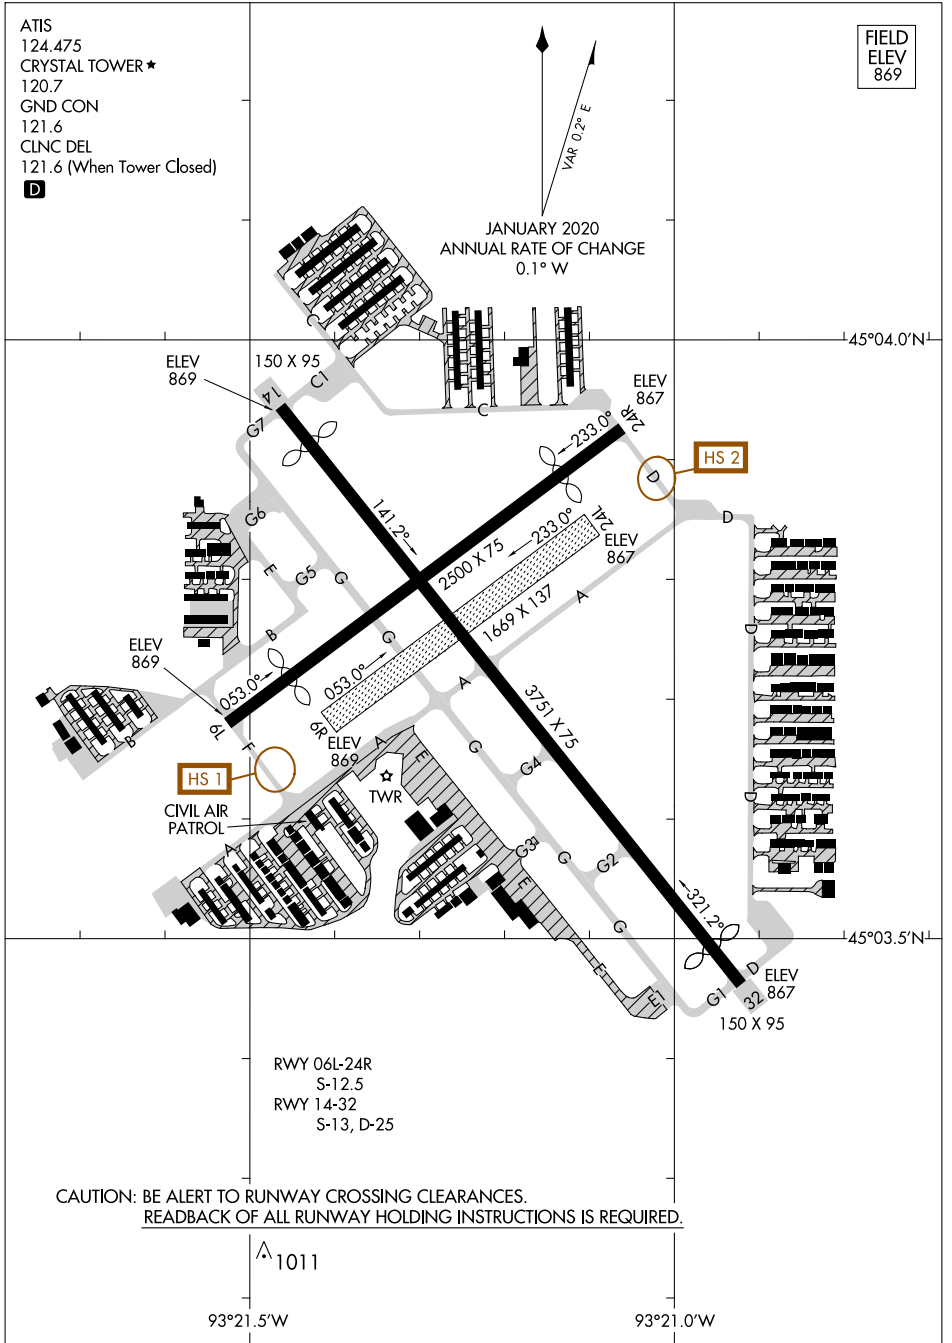

AIRPORT DIAGRAM

AL-5158 (FAA)

CRYSTAL (MIC)
MINNEAPOLIS, MINNESOTA

NC-1, 11 JUL 2024 to 08 AUG 2024

NC-1, 11 JUL 2024 to 08 AUG 2024

AIRPORT DIAGRAM

MINNEAPOLIS, MINNESOTA
CRYSTAL (MIC)