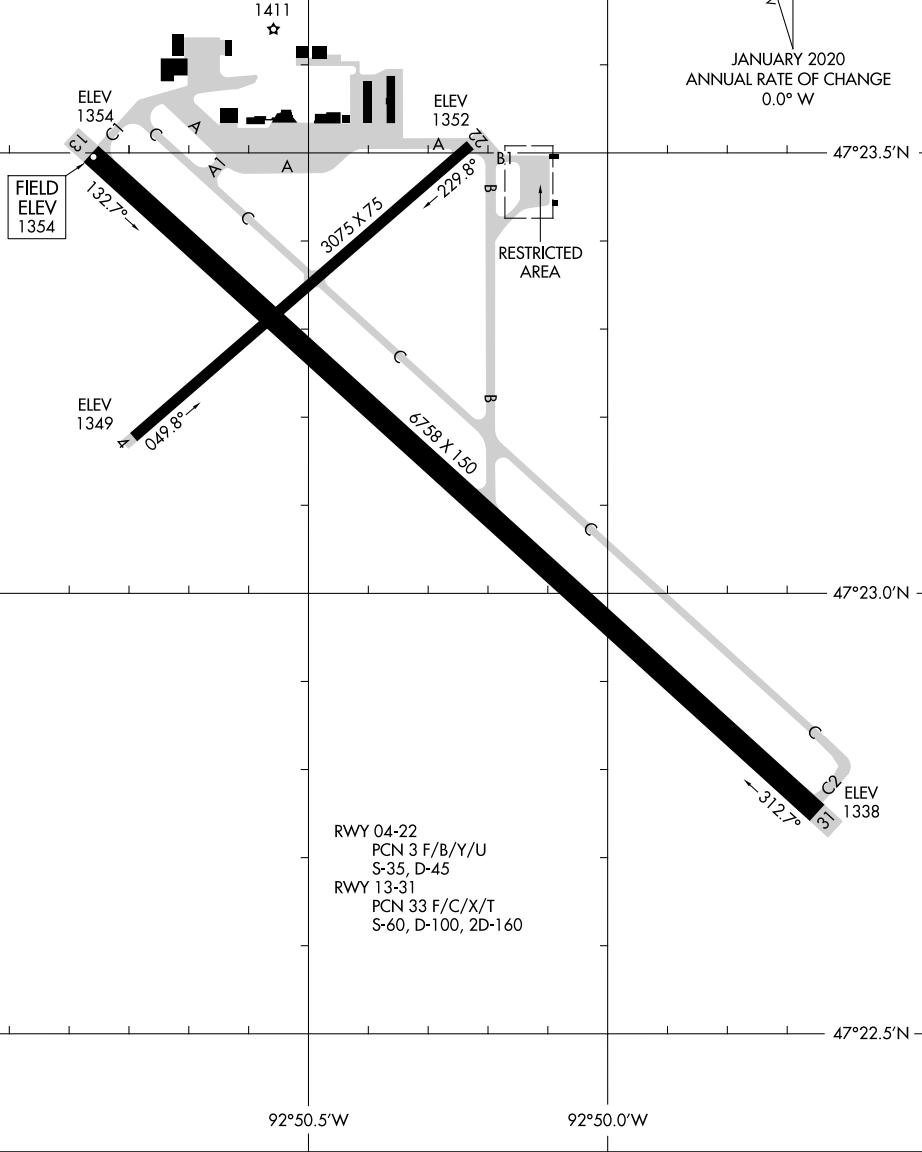

22251

AIRPORT DIAGRAM

AL-5159 (FAA)

RANGE RGNL (HIB)
HIBBING, MINNESOTA

ASOS
126.425
CTAF/UNICOM
123.000
CLNC DEL
127.4
D

NC-1, 11 JUL 2024 to 08 AUG 2024

NC-1, 11 JUL 2024 to 08 AUG 2024

AIRPORT DIAGRAM

22251

HIBBING, MINNESOTA
RANGE RGNL (HIB)