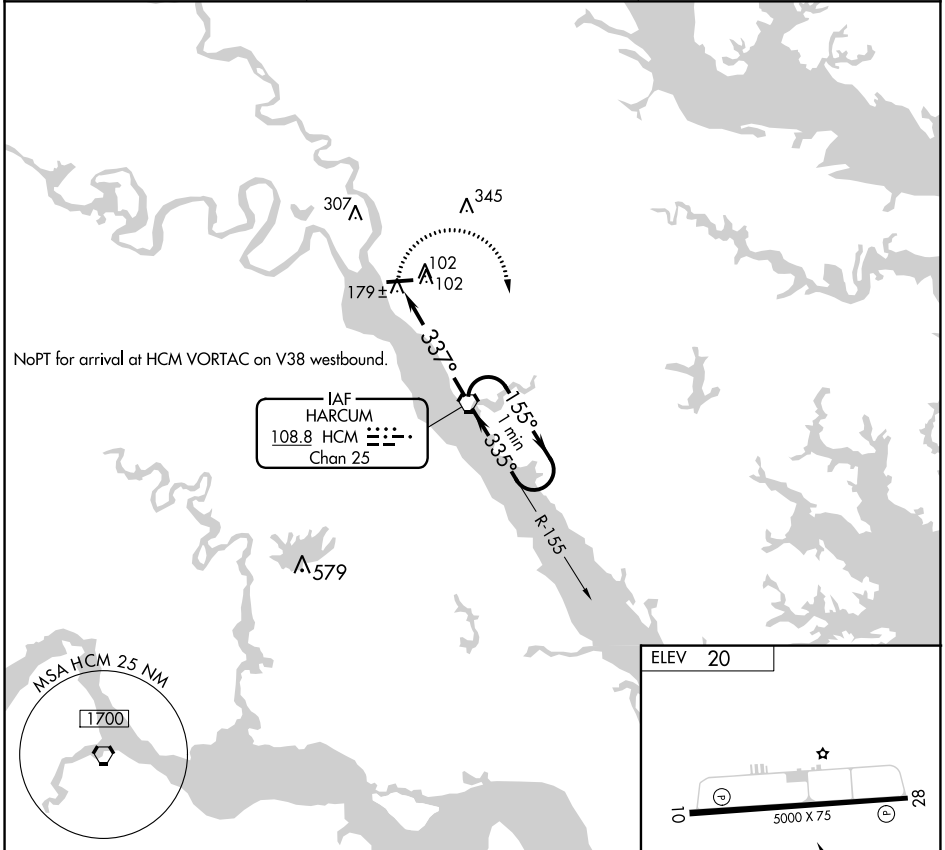

# VOR-A

MIDDLE PENINSULA RGNL (F'YJ)

**▽** When local altimeter setting not received, use Newport News altimeter setting and increase all MDA 80 feet.

**▲**

MISSED APPROACH: Climbing right turn to 1700 direct HCM VORTAC and hold.

AWOS-3  
**132.825**

POTOMAC APP CON  
**126.4 282.375**

UNICOM  
**123.0 (CTAF) 0**

CATEGORY	A	B	C	D	FAF to MAP 4.8 NM					
	480-1 460 (500-1)	620-1 600 (600-1)		NA	Knots	60	90	120	150	180
<b>C</b> CIRCLING					Min:Sec	4:48	3:12	2:24	1:55	1:36

NE-3, 11 JUL 2024 to 08 AUG 2024

NE-3, 11 JUL 2024 to 08 AUG 2024