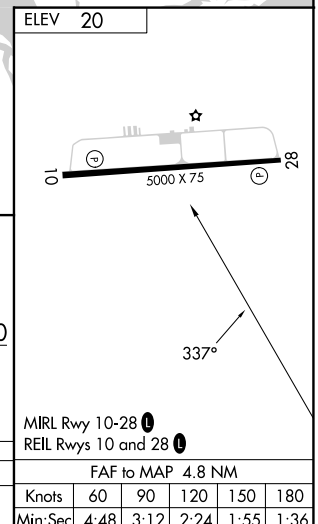

VORTAC HCM 108.8 Chan 25	APP CRS 337°	Rwy Idg TDZE Apt Elev	N/A N/A 20

VOR-A

MIDDLE PENINSULA RGNL (F'YJ)

▽ When local altimeter setting not received, use Newport News altimeter setting and increase all MDA 80 feet.

▲

MISSED APPROACH: Climbing right turn to 1700 direct HCM VORTAC and hold.

AWOS-3
132.825

POTOMAC APP CON
126.4 282.375

UNICOM
123.0 (CTAF) 0

CATEGORY	A	B	C	D	FAF to MAP 4.8 NM					
	480-1 460 (500-1)	620-1 600 (600-1)		NA	Knots	60	90	120	150	180
C CIRCLING					Min:Sec	4:48	3:12	2:24	1:55	1:36

NE-3, 11 JUL 2024 to 08 AUG 2024

NE-3, 11 JUL 2024 to 08 AUG 2024