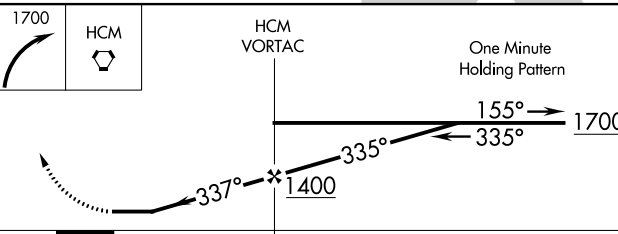

# VOR-A

MIDDLE PENINSULA RGNL (F'YJ)

**▽** When local altimeter setting not received, use Newport News altimeter setting and increase all MDA 80 feet.

**▲**

MISSED APPROACH: Climbing right turn to 1700 direct HCM VORTAC and hold.

AWOS-3  
**132.825**

POTOMAC APP CON  
**126.4 282.375**

UNICOM  
**123.0 (CTAF) 0**

CATEGORY	A	B	C	D	FAF to MAP 4.8 NM					
	480-1 460 (500-1)	620-1 600 (600-1)		NA	Knots	60	90	120	150	180
<b>C</b> CIRCLING					Min:Sec	4:48	3:12	2:24	1:55	1:36