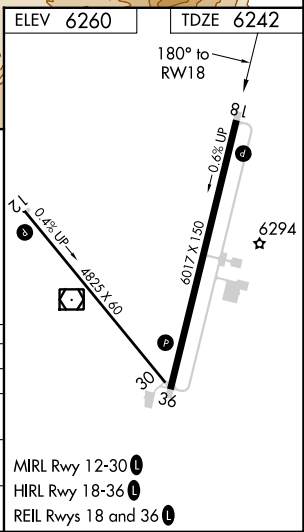

WAAS CH 42823 W18A	APP CRS 180°	Rwy Idg TDZE Apt Elev	6017 6242 6260
--	------------------------	-----------------------------	---

RNAV (GPS) RWY 18

ELY/YELLAND FLD (ELY)

RNP APCH.

Baro-VNAV NA. Circling Rwy 30 NA at night. Circling NA for Cats A and B southwest of Rwy 12 and west of Rwy 36. Circling NA for Cats C and D southwest of Rwy 12 and east of Rwy 18.

MISSED APPROACH: Climb to 12000 direct ZOLOB and on track 143° to DOTME and hold.

ASOS 120.625	SALT LAKE CENTER 133.45 317.625	UNICOM 122.8 (CTAF)
------------------------	---	-------------------------------

12000	ZOLOB	tr 143°	DOTME	JAMOP
* LNAV only		* 2.7 NM to RW18		
CATEGORY	A	B	C	D
LPV DA	6652-1 1/8		410 (400-1 1/8)	
LNAV/VNAV DA	7274-4		1032 (1100-4)	
LNAV MDA	7140-1 1/4	898 (900-1/4)	7140-2 1/2	898 (900-2 1/2)
CIRCLING	7140-1 1/4	880 (900-1 1/4)	7140-2 1/2	8220-3
			880 (900-2 1/2)	1960 (2000-3)

SW-4, 11 JUL 2024 to 08 AUG 2024

SW-4, 11 JUL 2024 to 08 AUG 2024

- MIRL Rwy 12-30
- HIRL Rwy 18-36
- REIL Rws 18 and 36