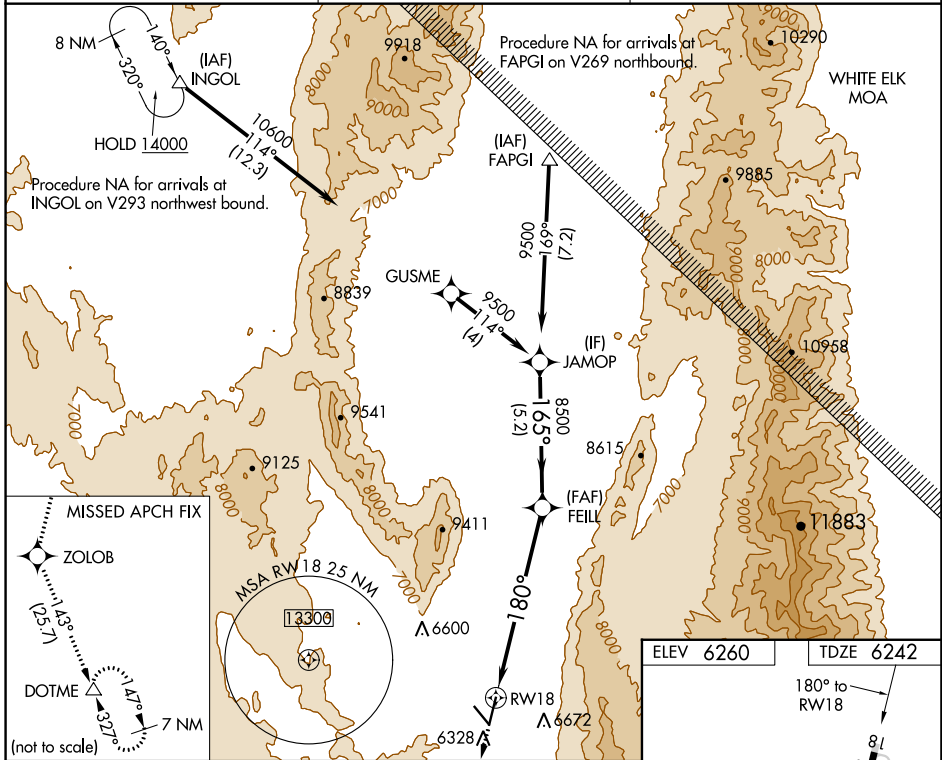

WAAS CH 42823 W18A	APP CRS 180°	Rwy Idg TDZE Apt Elev	6017 6242 6260
--	------------------------	-----------------------------	---

RNAV (GPS) RWY 18

ELY/YELLAND FLD (ELY)

RNP APCH.

Baro-VNAV NA. Circling Rwy 30 NA at night. Circling NA for Cats A and B southwest of Rwy 12 and west of Rwy 36. Circling NA for Cats C and D southwest of Rwy 12 and east of Rwy 18.

MISSED APPROACH: Climb to 12000 direct ZOLOB and on track 143° to DOTME and hold.

ASOS 120.625	SALT LAKE CENTER 133.45 317.625	UNICOM 122.8 (CTAF)
------------------------	---	-------------------------------

12000	ZOLOB	tr 143°	DOTME	JAMOP
* LNAV only		* 2.7 NM to RW18		
CATEGORY	A	B	C	D
LPV DA	6652-1 1/8		410 (400-1 1/8)	
LNAV/VNAV DA	7274-4		1032 (1100-4)	
LNAV MDA	7140-1 1/4	898 (900-1/4)	7140-2 1/2	898 (900-2 1/2)
CIRCLING	7140-1 1/4	880 (900-1 1/4)	7140-2 1/2	8220-3
			880 (900-2 1/2)	1960 (2000-3)

SW-4, 11 JUL 2024 to 08 AUG 2024

SW-4, 11 JUL 2024 to 08 AUG 2024

- MIRL Rwy 12-30
- HIRL Rwy 18-36
- REIL Rws 18 and 36