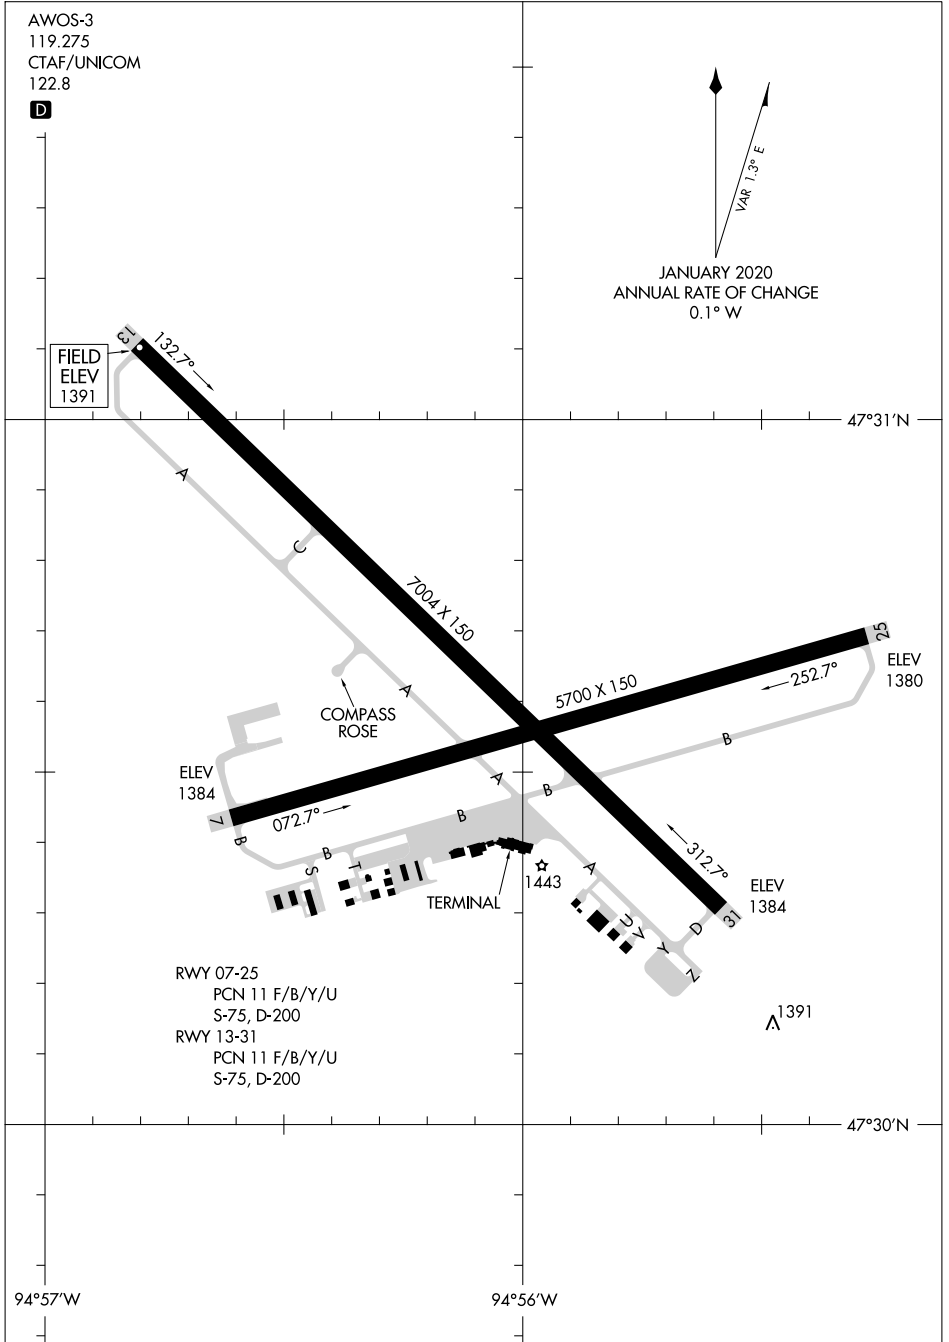

AIRPORT DIAGRAM

AL-5174 (FAA)

BEMIDJI RGNL (BJI)
BEMIDJI, MINNESOTA

AWOS-3
119.275
CTAF/UNICOM
122.8

D

FIELD
ELEV
1391

NC-1, 11 JUL 2024 to 08 AUG 2024

NC-1, 11 JUL 2024 to 08 AUG 2024

RWY 07-25
PCN 11 F/B/Y/U
S-75, D-200
RWY 13-31
PCN 11 F/B/Y/U
S-75, D-200

AIRPORT DIAGRAM

BEMIDJI, MINNESOTA
BEMIDJI RGNL (BJI)