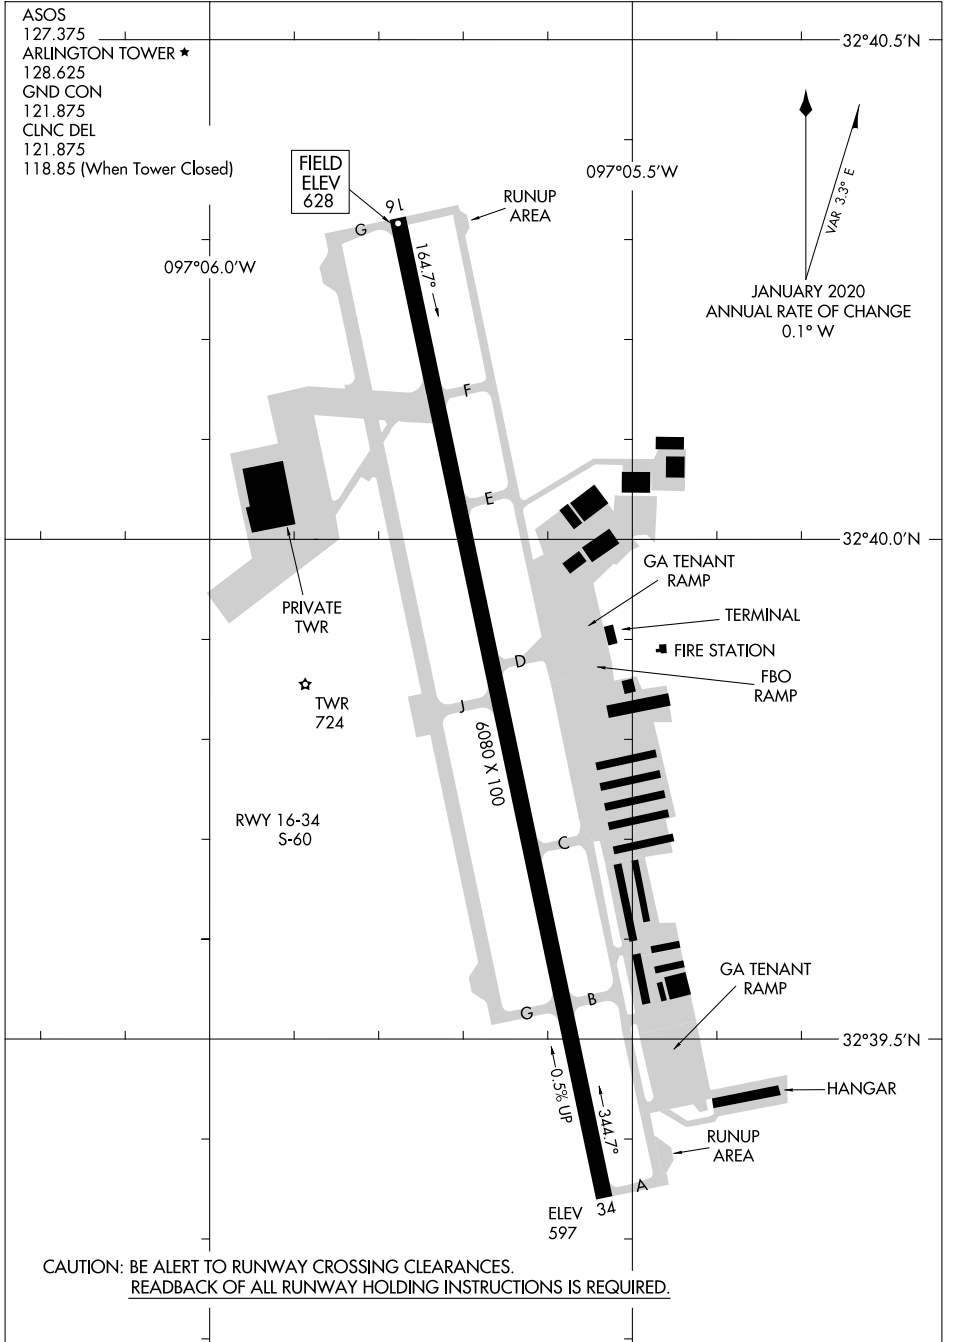

AIRPORT DIAGRAM

AL-5189 (FAA)

ARLINGTON MUNI (GKY)
ARLINGTON, TEXAS

SC-2, 11 JUL 2024 to 08 AUG 2024

SC-2, 11 JUL 2024 to 08 AUG 2024

AIRPORT DIAGRAM

ARLINGTON, TEXAS
ARLINGTON MUNI (GKY)