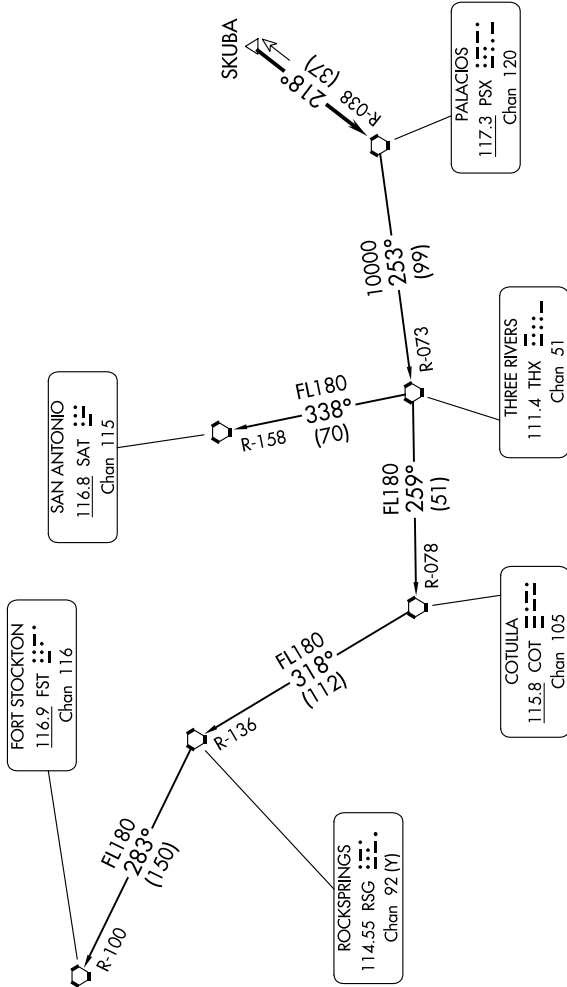

PALACIOS THREE DEPARTURE

**TOP ALTITUDE:
ASSIGNED BY ATC**

RADAR and DME required.

TAKEOFF MINIMUMS
Rwys 16, 34: Standard.

AWOS-3PT
120.775
CTAF
122.9
HOUSTON DEP CON
119.7 281.4

(CONTINUED ON FOLLOWING PAGE)

SC-5, 11 JUL 2024 to 08 AUG 2024

NOTE: Chart not to scale.

PALACIOS THREE DEPARTURE