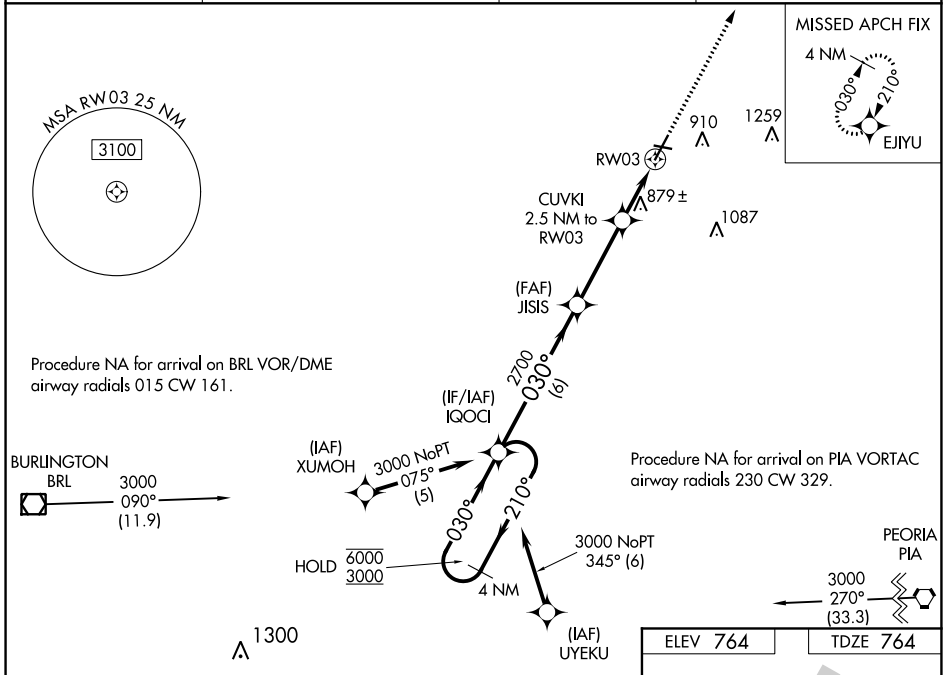

WAAS CH <b>93629</b> <b>W03A</b>	APP CRS <b>030°</b>	Rwy Idg TDZE Apt Elev	<b>5792</b> <b>764</b> <b>764</b>
--	------------------------	-----------------------------	---

# RNAV (GPS) RWY 3

GALESBURG MUNI (GBG)

RNP APCH - GPS.		MALSR 	MISSED APPROACH: Climb to 3000 direct EJIYU and hold.
AWOS-3 <b>118.975</b>	QUAD CITY APP CON * <b>133.275 257.8</b>	CLNC DEL <b>120.7</b>	UNICOM <b>123.0</b> (CTAF)

CATEGORY	A	B	C	D
LPV DA		964-1/2	200 (200-1/2)	
LNAV/VNAV DA		1060-1/2	296 (300-1/2)	
LNAV MDA	1140-1/2	376 (400-1/2)	1140-5/8	376 (400-5/8)
CIRCLING	1220-1	456 (500-1)	1380-1 3/4 616 (700-1 3/4)	1620-2 3/4 856 (900-2 3/4)

EC-3, 11 JUL 2024 to 08 AUG 2024

EC-3, 11 JUL 2024 to 08 AUG 2024