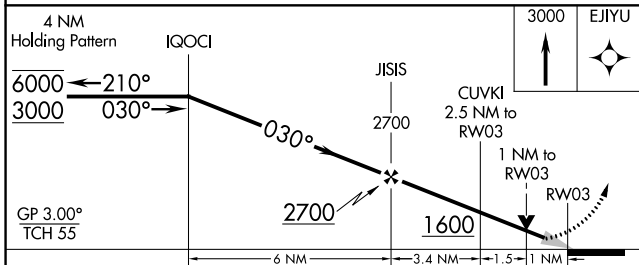

WAAS CH <b>93629</b> <b>W03A</b>	APP CRS <b>030°</b>	Rwy Idg TDZE Apt Elev	<b>5792</b> <b>764</b> <b>764</b>
--	------------------------	-----------------------------	---

# RNAV (GPS) RWY 3

GALESBURG MUNI (GBG)

RNP APCH - GPS.		MALSR 	MISSED APPROACH: Climb to 3000 direct EJIYU and hold.
AWOS-3 <b>118.975</b>	QUAD CITY APP CON * <b>133.275 257.8</b>	CLNC DEL <b>120.7</b>	UNICOM <b>123.0</b> (CTAF)

CATEGORY	A	B	C	D
LPV DA		964-1/2	200 (200-1/2)	
LNAV/VNAV DA		1060-1/2	296 (300-1/2)	
LNAV MDA	1140-1/2	376 (400-1/2)	1140-5/8	376 (400-5/8)
CIRCLING	1220-1	456 (500-1)	1380-1 3/4 616 (700-1 3/4)	1620-2 3/4 856 (900-2 3/4)