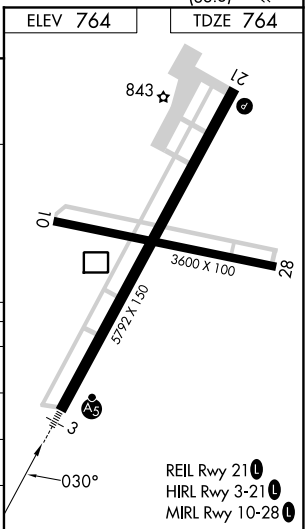

WAAS CH <b>93629</b> <b>W03A</b>	APP CRS <b>030°</b>	Rwy Idg TDZE Apt Elev	<b>5792</b> <b>764</b> <b>764</b>
--	------------------------	-----------------------------	---

# RNAV (GPS) RWY 3

GALESBURG MUNI (GBG)

RNP APCH - GPS.		MALSR 	MISSED APPROACH: Climb to 3000 direct EJIYU and hold.
AWOS-3 <b>118.975</b>	QUAD CITY APP CON * <b>133.275 257.8</b>	CLNC DEL <b>120.7</b>	UNICOM <b>123.0</b> (CTAF)

CATEGORY	A	B	C	D
LPV DA		964-1/2	200 (200-1/2)	
LNAV/VNAV DA		1060-1/2	296 (300-1/2)	
LNAV MDA	1140-1/2	376 (400-1/2)	1140-5/8	376 (400-5/8)
CIRCLING	1220-1	456 (500-1)	1380-1 3/4 616 (700-1 3/4)	1620-2 3/4 856 (900-2 3/4)