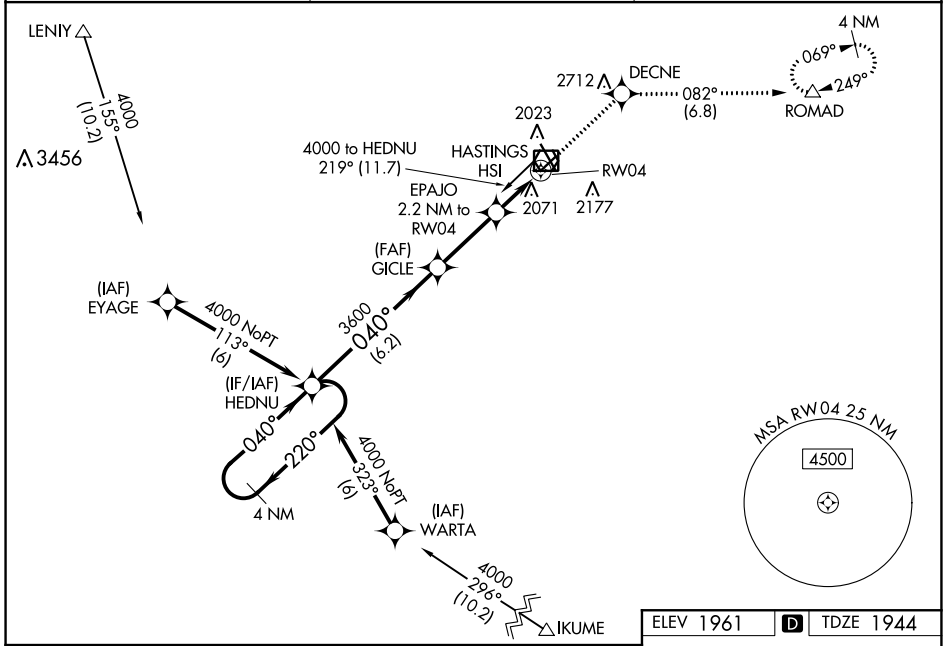

WAAS CH 66023 W04A	APP CRS 040°	Rwy Idg TDZE Apt Elev	4501 1944 1961
--	------------------------	-----------------------------	---

RNAV (GPS) RWY 4

HASTINGS MUNI (HSI)

⚠ For uncompensated Baro-VNAV systems, LNAV/VNAV NA below -18°C (0°F) or above 54°C (130°F). DME/DME RNP-0.3 NA. When local altimeter setting not received, use Grand Island altimeter setting and increase all DAs/MDAs 80 feet, and visibility Circling Cat C ¼ SM. Baro-VNAV and VDP NA when using Grand Island altimeter setting.

MISSED APPROACH: Climb to 4000 direct DECNE and on track 082° to ROMAD and hold.

ASOS 120.525	MINNEAPOLIS CENTER 119.4 278.8	UNICOM 122.8 (CTAF)
------------------------	--	-------------------------------

NC-2, 11 JUL 2024 to 08 AUG 2024

NC-2, 11 JUL 2024 to 08 AUG 2024

ELEV 1961	TDZE 1944
-----------	-----------

CATEGORY	A	B	C	D
LPV DA	2194-1	250 (300-1)		NA
LNAV/VNAV DA	2267-1½	323 (400-1½)		NA
LNAV MDA	2380-1	436 (500-1)	2380-1½ 436 (500-1½)	NA
CIRCLING	2380-1 419 (500-1)	2540-1 579 (600-1)	2540-1½ 579 (600-1½)	NA