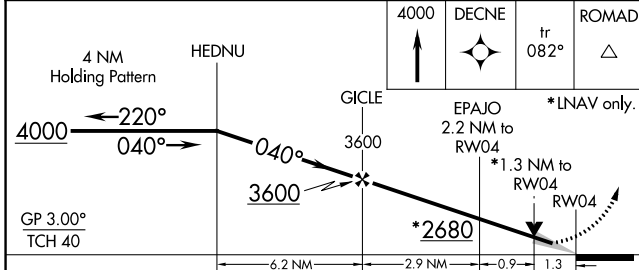

WAAS CH 66023 W04A	APP CRS 040°	Rwy Idg TDZE Apt Elev	4501 1944 1961
--	------------------------	-----------------------------	---

RNAV (GPS) RWY 4

HASTINGS MUNI (HSI)

⚠ For uncompensated Baro-VNAV systems, LNAV/VNAV NA below -18°C (0°F) or above 54°C (130°F). DME/DME RNP-0.3 NA. When local altimeter setting not received, use Grand Island altimeter setting and increase all DAs/MDAs 80 feet, and visibility Circling Cat C ¼ SM. Baro-VNAV and VDP NA when using Grand Island altimeter setting.

MISSED APPROACH: Climb to 4000 direct DECNE and on track 082° to ROMAD and hold.

ASOS 120.525	MINNEAPOLIS CENTER 119.4 278.8	UNICOM 122.8 (CTAF)
------------------------	--	-------------------------------

NC-2, 11 JUL 2024 to 08 AUG 2024

NC-2, 11 JUL 2024 to 08 AUG 2024

ELEV 1961	TDZE 1944
-----------	-----------

CATEGORY	A	B	C	D
LPV DA	2194-1	250 (300-1)		NA
LNAV/VNAV DA	2267-1½	323 (400-1½)		NA
LNAV MDA	2380-1	436 (500-1)	2380-1½ 436 (500-1½)	NA
CIRCLING	2380-1 419 (500-1)	2540-1 579 (600-1)	2540-1½ 579 (600-1½)	NA