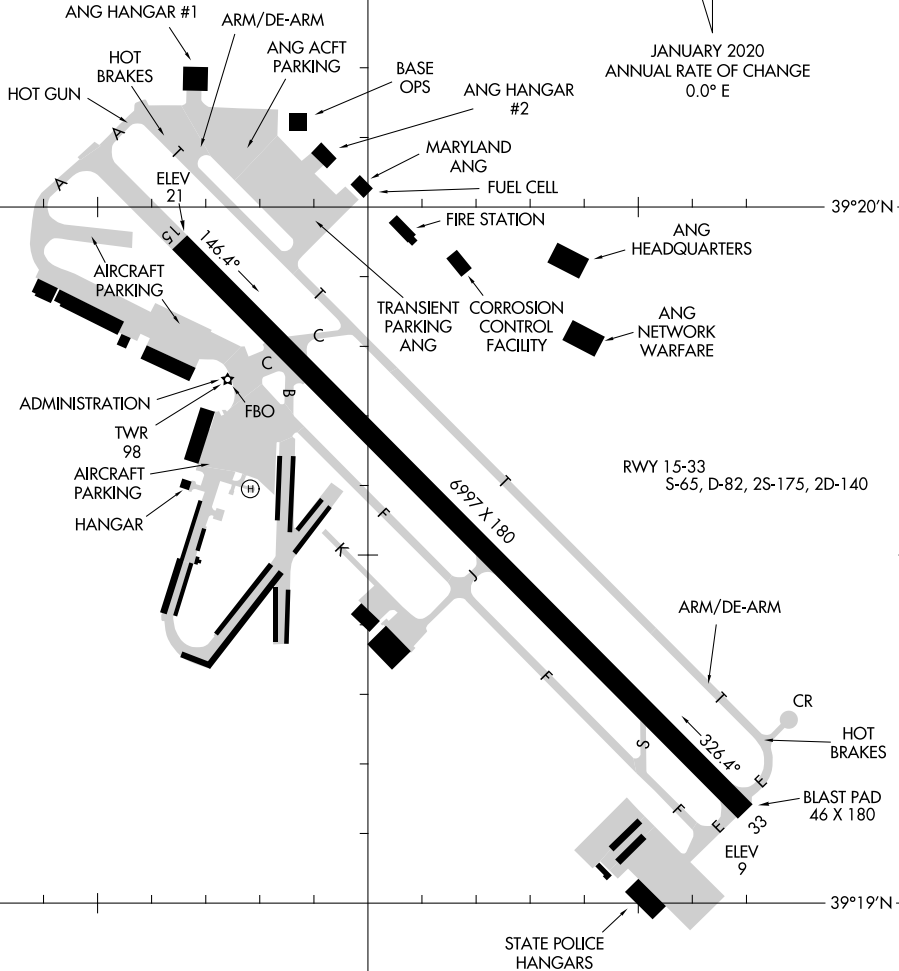

24193

AIRPORT DIAGRAM

AL-5222 (FAA)

MARTIN STATE (MTN)
BALTIMORE, MARYLAND

ATIS
124.925
MARTIN TOWER ★
121.3 254.425
GND CON
121.8 253.4

FIELD
ELEV
22

NE-3, 11 JUL 2024 to 08 AUG 2024

NE-3, 11 JUL 2024 to 08 AUG 2024

CAUTION: BE ALERT TO RUNWAY CROSSING CLEARANCES.
READBACK OF ALL RUNWAY HOLDING INSTRUCTIONS IS REQUIRED.

AIRPORT DIAGRAM

24193

BALTIMORE, MARYLAND
MARTIN STATE (MTN)