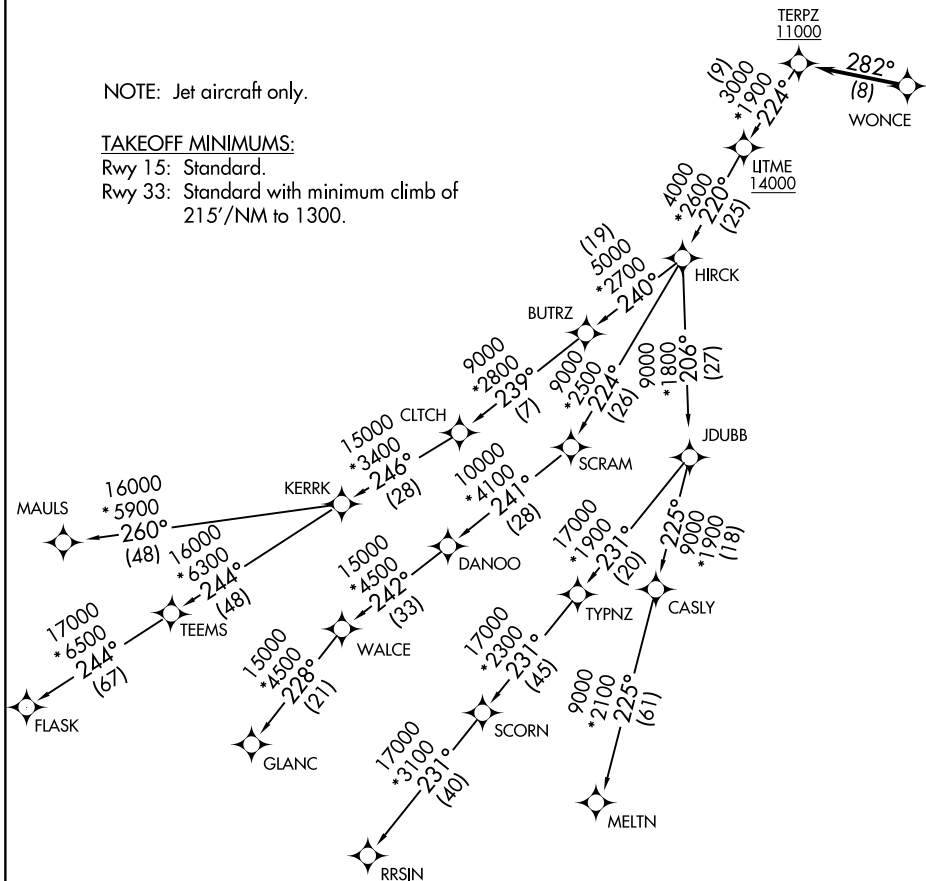

(TERPZ8.TERPZ) 24193

AL-5222 (FAA)

MARTIN STATE (MTN)

BALTIMORE, MARYLAND

TERPZ EIGHT DEPARTURE (RNAV)

POTOMAC DEP CON
 119.7 290.475
 ATIS
 124.925
 GND CON
 121.8 253.4
 MARTIN TOWER ★
 121.3 (CTAF) 254.425
 UNICOM
 122.95

RNAV 1 - DME/DME/IRU or GPS.

RADAR required.

TOP ALTITUDE:
17000

NOTE: Jet aircraft only.

TAKEOFF MINIMUMS:

Rwy 15: Standard.

Rwy 33: Standard with minimum climb of 215'/NM to 1300.

NOTE: Chart not to scale.

NE-3, 11 JUL 2024 to 08 AUG 2024

NE-3, 11 JUL 2024 to 08 AUG 2024

TERPZ EIGHT DEPARTURE (RNAV)

(TERPZ8.TERPZ) 11JUL24

BALTIMORE, MARYLAND
MARTIN STATE (MTN)