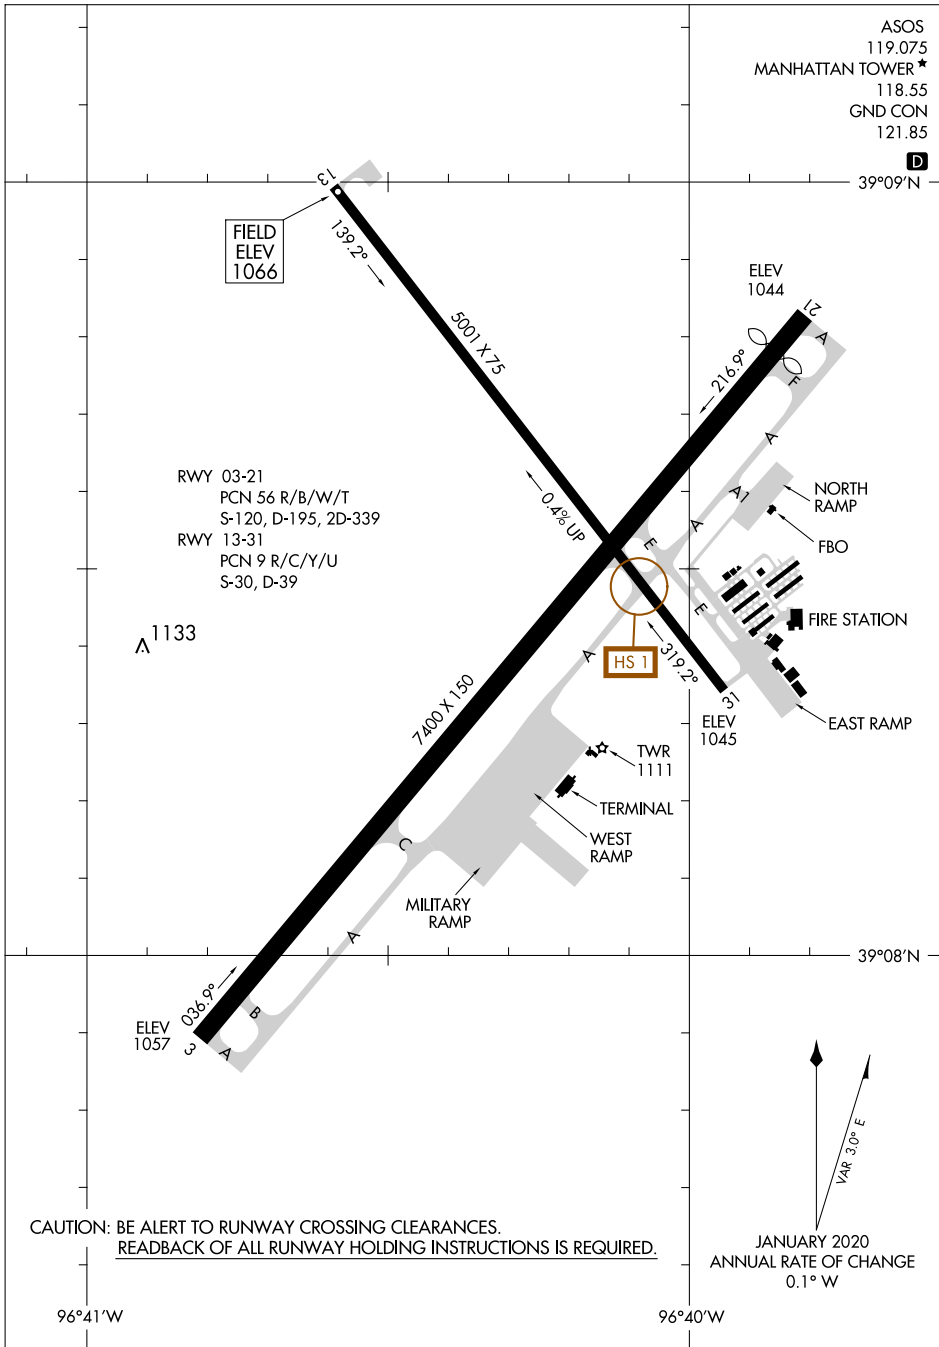

23334

AIRPORT DIAGRAM

AL-5241 (FAA)

MANHATTAN RGNL (MHK)
MANHATTAN, KANSAS

NC-2, 11 JUL 2024 to 08 AUG 2024

NC-2, 11 JUL 2024 to 08 AUG 2024

AIRPORT DIAGRAM

23334

MANHATTAN, KANSAS
MANHATTAN RGNL (MHK)