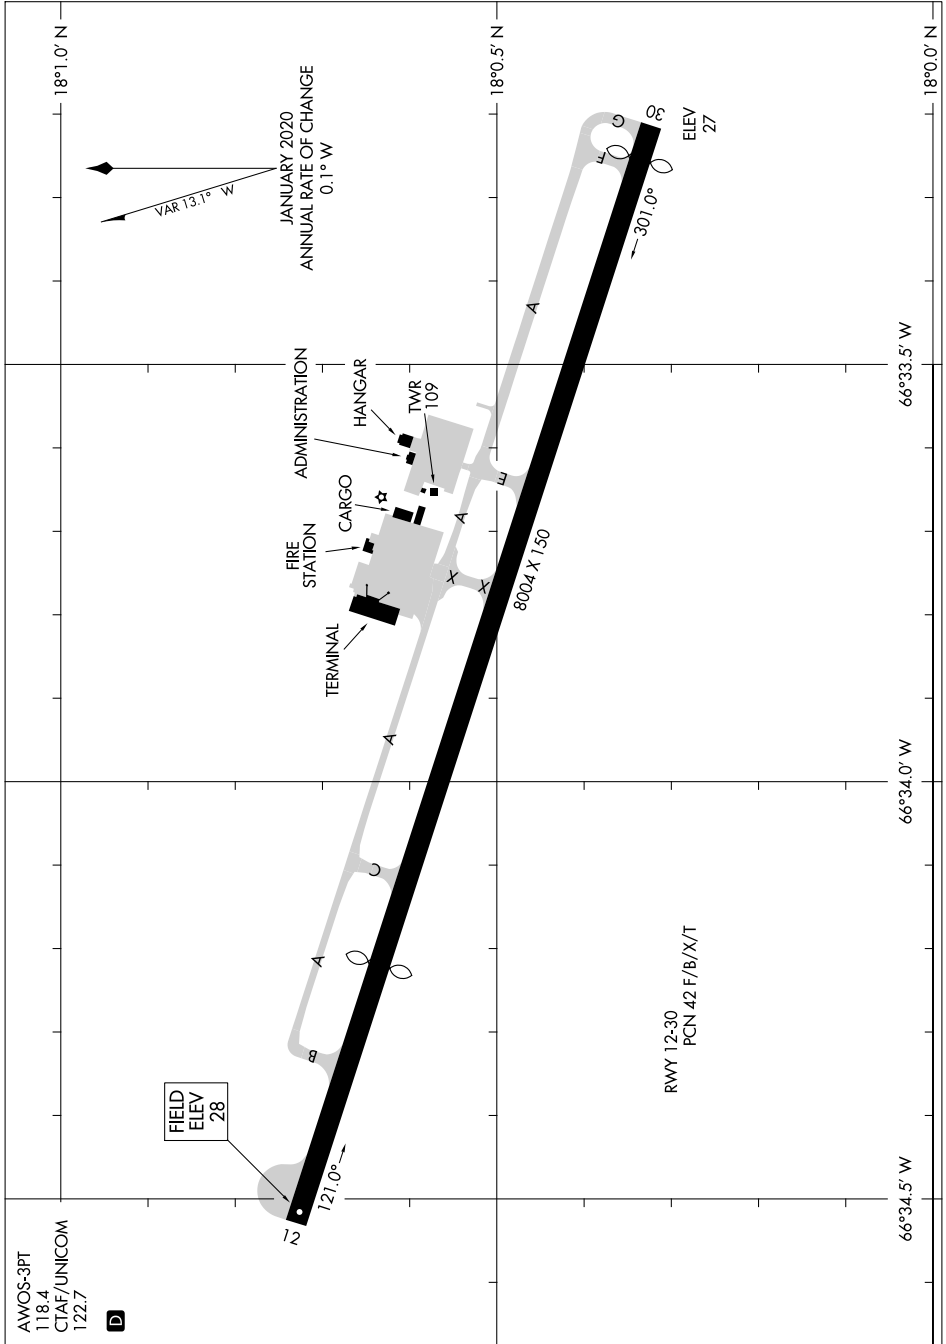

# AIRPORT DIAGRAM

AL-5248 (FAA)

MERCEDITA (PSE) (TJPS)  
PONCE, PUERTO RICO

SE-3, 11 JUL 2024 to 08 AUG 2024

SE-3, 11 JUL 2024 to 08 AUG 2024

# AIRPORT DIAGRAM

PONCE, PUERTO RICO  
MERCEDITA (PSE) (TJPS)