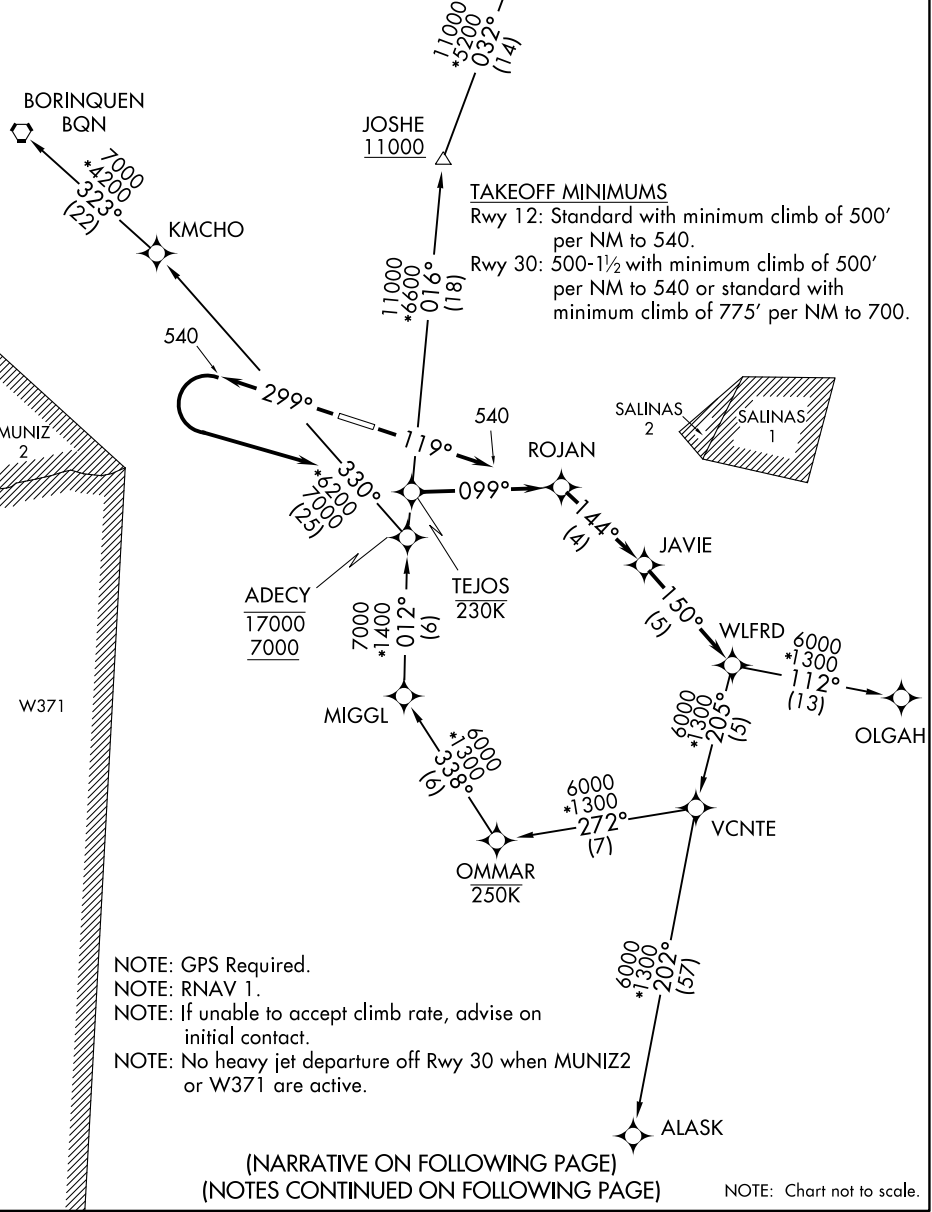

WLFRD TWO DEPARTURE (RNAV)

AL-5248 (FAA)

MERCEDITA (PSE)(TJPS)
PONCE, PUERTO RICO

CLNC DEL
121.9
CTAF
122.7
SAN JUAN CENTER
118.75 269.0

**TOP ALTITUDE:
ASSIGNED BY ATC**

SE-3, 11 JUL 2024 to 08 AUG 2024

SE-3, 11 JUL 2024 to 08 AUG 2024

WLFRD TWO DEPARTURE (RNAV)