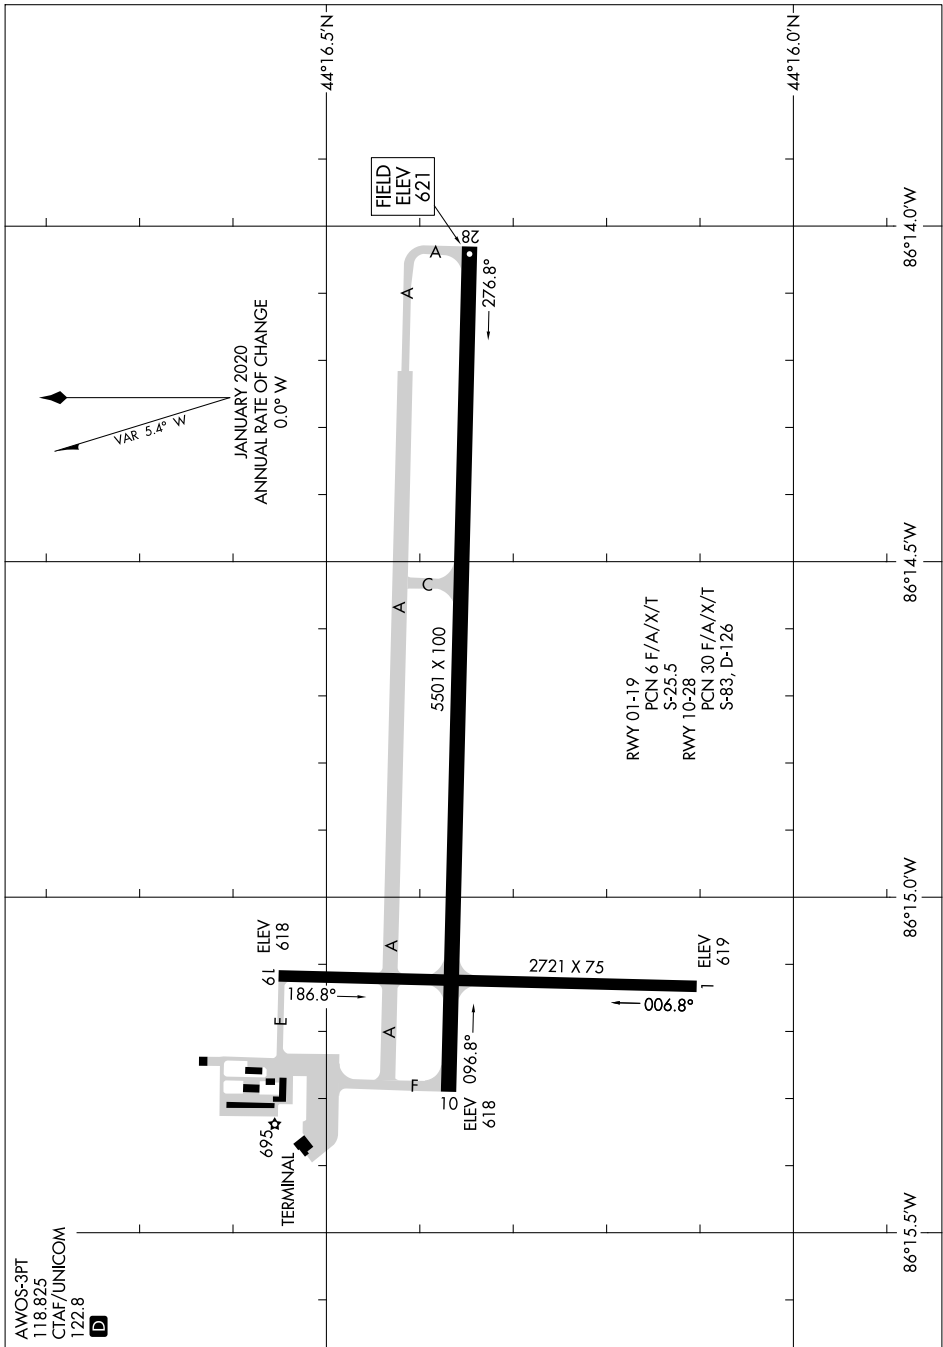

AIRPORT DIAGRAM

AL-5257 (FAA)

MANISTEE COUNTY/BLACKER (MBL)

MANISTEE, MICHIGAN

EC-1, 11 JUL 2024 to 08 AUG 2024

EC-1, 11 JUL 2024 to 08 AUG 2024

AIRPORT DIAGRAM

MANISTEE COUNTY/BLACKER (MBL)

MANISTEE, MICHIGAN