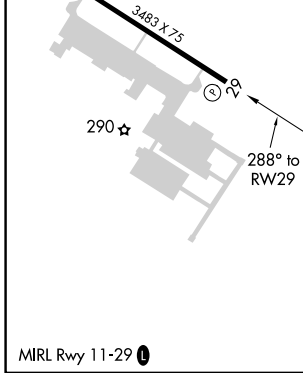

APP CRS	Rwy Idg	3483
288°	TDZE	137
	Apt Elev	137

RNAV (GPS) RWY 29

MARINA MUNI (OAR)

RNP APCH.	MISSED APPROACH: Climb to 2700 direct FOMET and hold, continue climb-in-hold to 2700.
-----------	---

AWOS-3PT 134.025	NORCAL APP CON 133.0 251.15	UNICOM 122.7 (CTAF) 0
----------------------------	---------------------------------------	---------------------------------