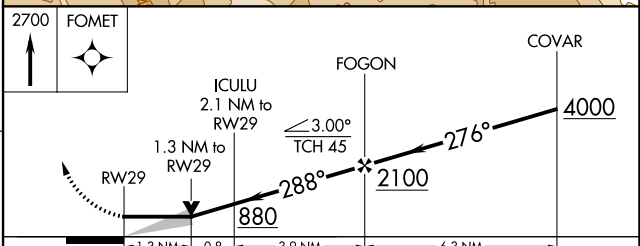

APP CRS	Rwy Idg	3483
288°	TDZE	137
	Apt Elev	137

RNAV (GPS) RWY 29

MARINA MUNI (OAR)

RNP APCH.	MISSED APPROACH: Climb to 2700 direct FOMET and hold, continue climb-in-hold to 2700.
-----------	---

AWOS-3PT 134.025	NORCAL APP CON 133.0 251.15	UNICOM 122.7 (CTAF) 0
----------------------------	---------------------------------------	---------------------------------