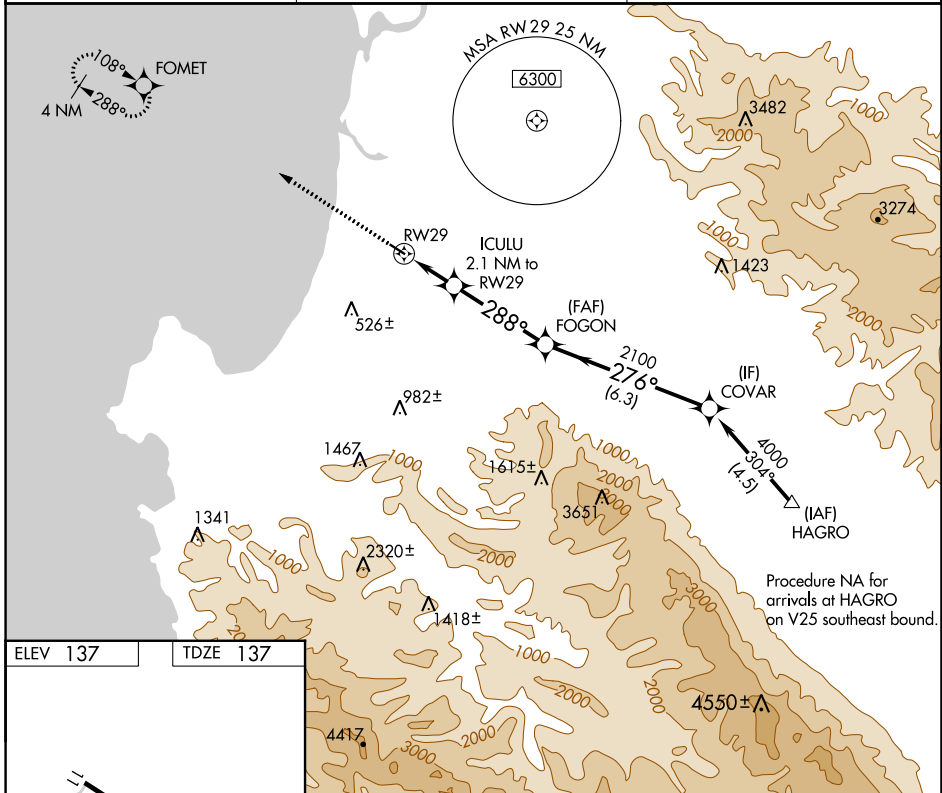

APP CRS	Rwy Idg	3483
288°	TDZE	137
	Apt Elev	137

RNAV (GPS) RWY 29

MARINA MUNI (OAR)

RNP APCH.	MISSED APPROACH: Climb to 2700 direct FOMET and hold, continue climb-in-hold to 2700.
-----------	---

AWOS-3PT 134.025	NORCAL APP CON 133.0 251.15	UNICOM 122.7 (CTAF) 0
----------------------------	---------------------------------------	---------------------------------

CATEGORY	A	B	C	D
LNAV MDA	600-1	463 (500-1)	NA	
CIRCLING	640-1 503 (600-1)	760-1 623 (700-1)	NA	

SW-2, 11 JUL 2024 to 08 AUG 2024

SW-2, 11 JUL 2024 to 08 AUG 2024