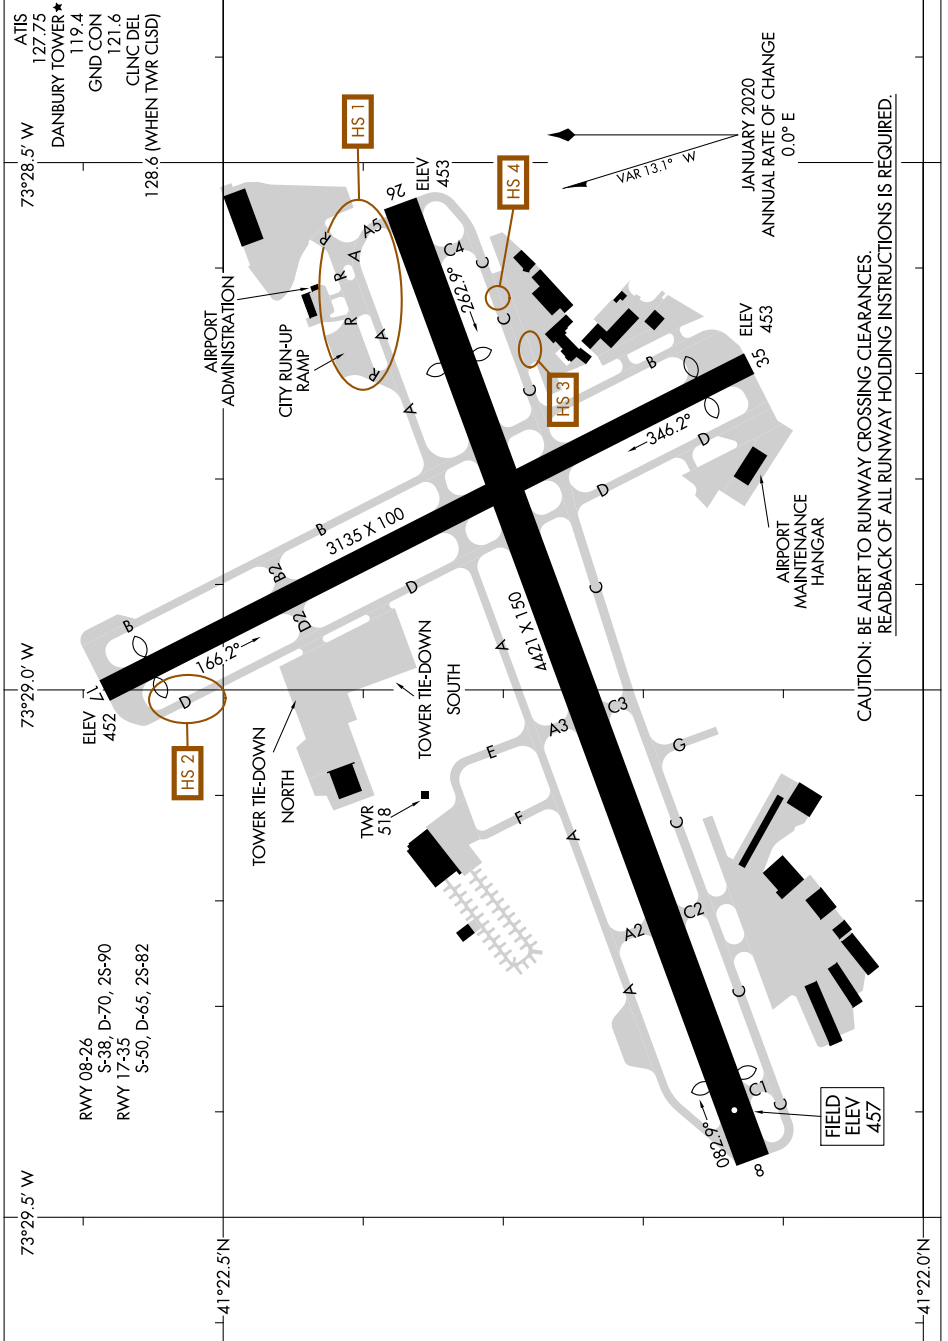

AIRPORT DIAGRAM

AL-5272 (FAA)

DANBURY MUNI (D.X.R.)
DANBURY, CONNECTICUT

NE-1, 11 JUL 2024 to 08 AUG 2024

NE-1, 11 JUL 2024 to 08 AUG 2024