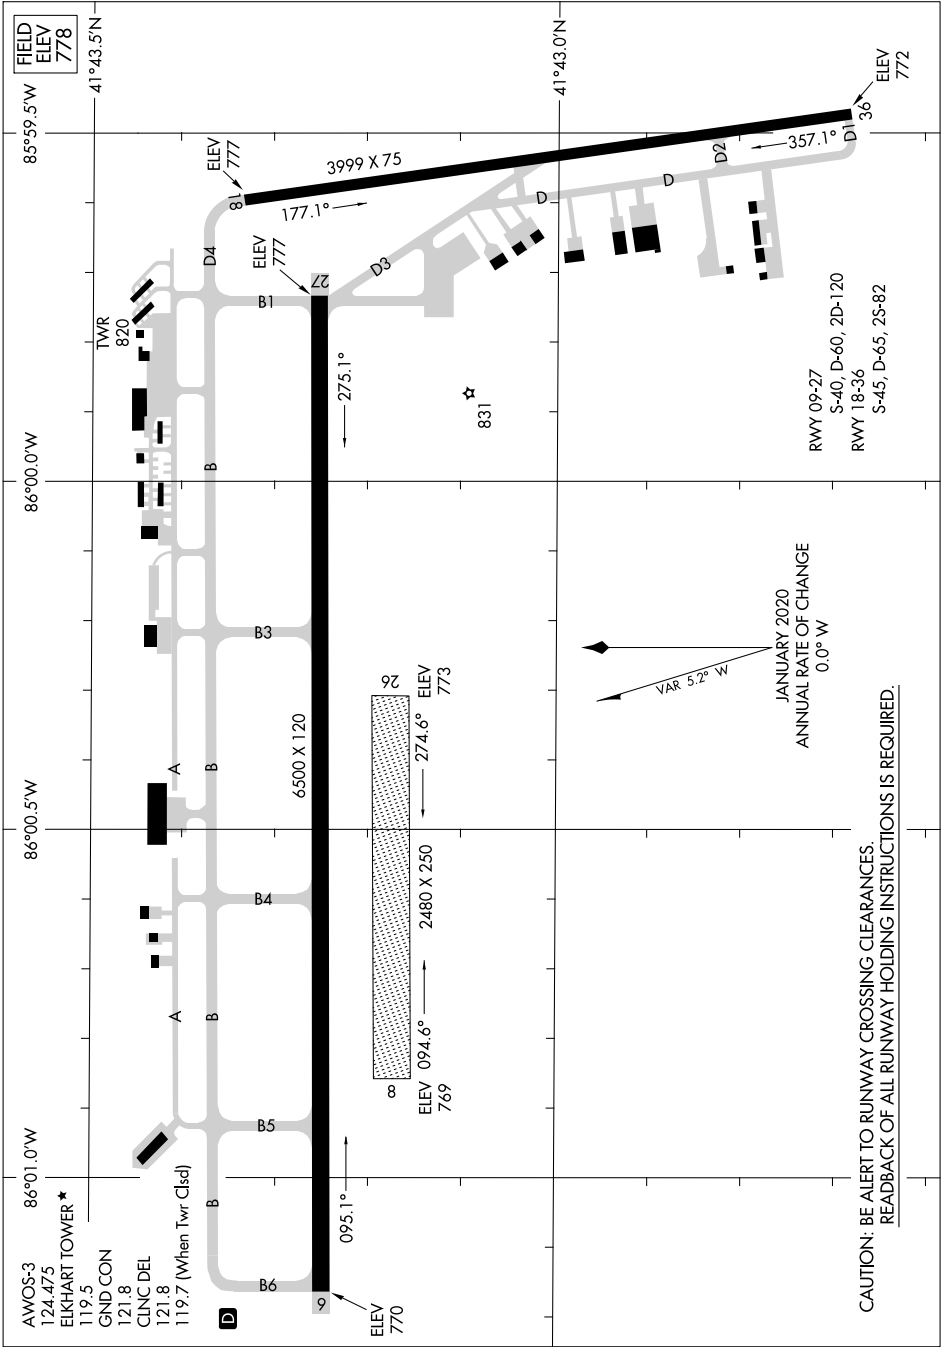

# AIRPORT DIAGRAM

AL-5287 (FAA)

ELKHART MUNI (EKM)  
ELKHART, INDIANA

EC-2, 11 JUL 2024 to 08 AUG 2024

# AIRPORT DIAGRAM

ELKHART, INDIANA  
ELKHART MUNI (EKM)

EC-2, 11 JUL 2024 to 08 AUG 2024