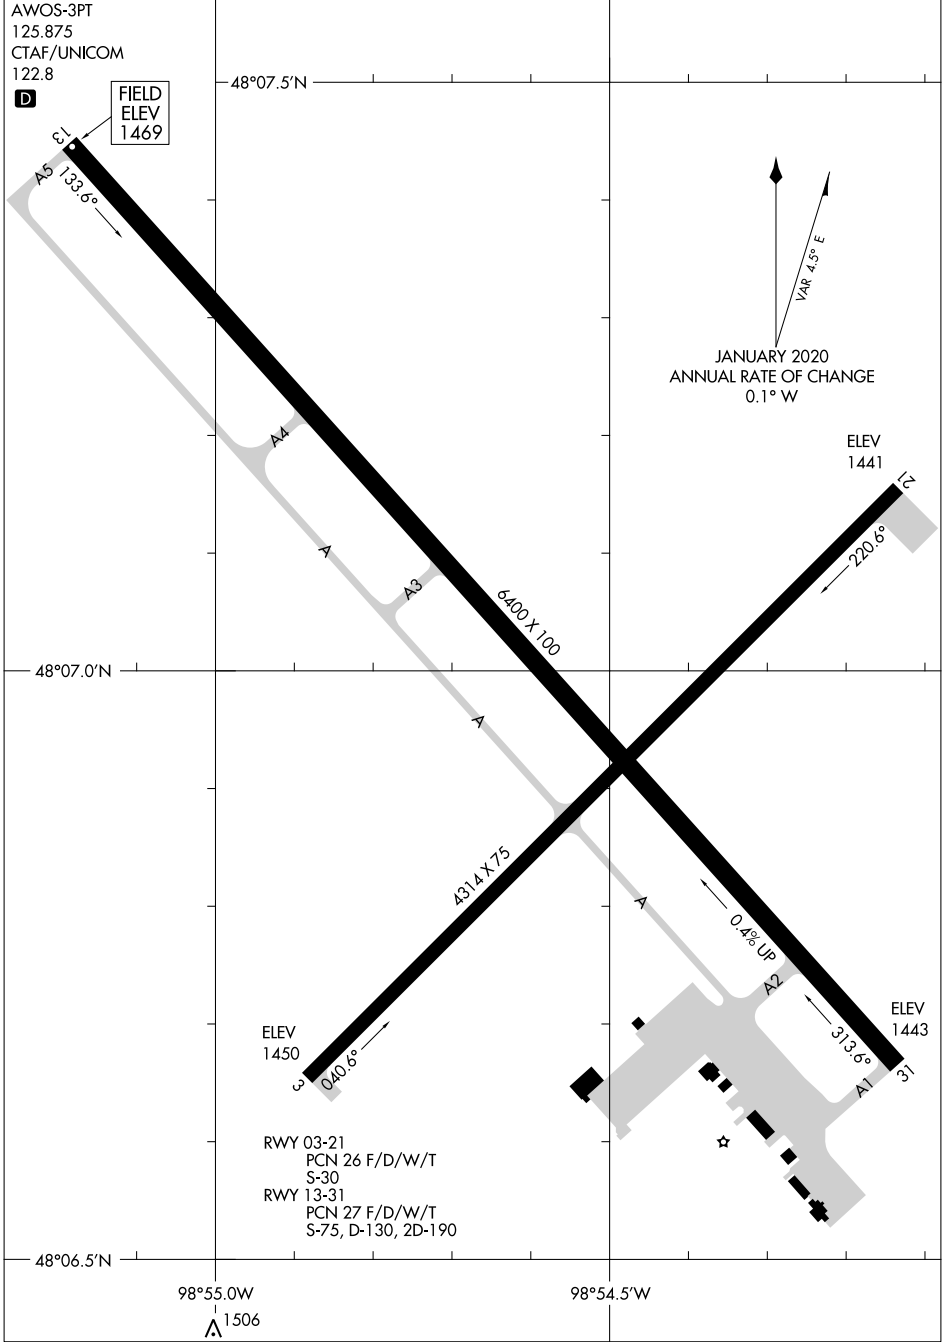

22307

AIRPORT DIAGRAM

AL-5305 (FAA)

DEVILS LAKE RGNL (DVL)
DEVILS LAKE, NORTH DAKOTA

NC-1, 11 JUL 2024 to 08 AUG 2024

NC-1, 11 JUL 2024 to 08 AUG 2024

AIRPORT DIAGRAM

22307

DEVILS LAKE, NORTH DAKOTA
DEVILS LAKE RGNL (DVL)