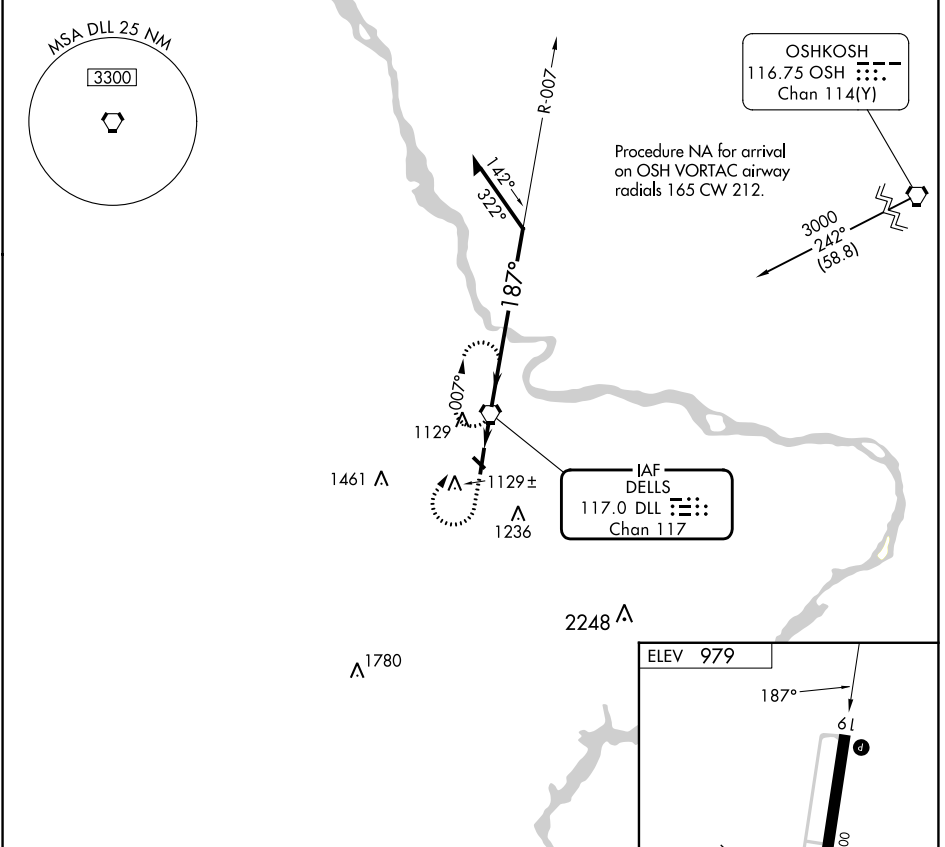

VORTAC DLL 117.0 Chan 117	APP CRS 187°	Rwy Idg TDZE Apt Elev	N/A N/A 979
---	------------------------	-----------------------------	--

VOR-A

BARABOO/WISCONSIN DELLS RGNL (DLL)

⚠ Circling NA to Rwy 14 and 32.

MISSED APPROACH: Climb to 2500 then climbing right turn to 3300 direct DLL VORTAC and hold, continue climb-in-hold to 3300.

AWOS-3 118.325	MADISON APP CON ★ 135.45 343.7	UNICOM 123.05(CTAF)
--------------------------	--	-------------------------------

CATEGORY	A	B	C	D	FAF to MAP 1.3 NM					
CIRCLING	1520-1	541 (600-1)	1580-1¾ 601 (700-1¾)	NA	Knots	60	90	120	150	180
					Min:Sec	1:18	0:52	0:39	0:31	0:26