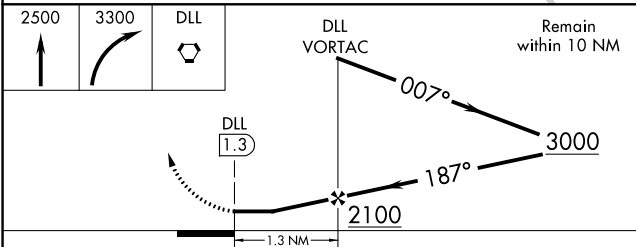

VORTAC DLL 117.0 Chan 117	APP CRS 187°	Rwy Idg TDZE Apt Elev	N/A N/A 979
---	------------------------	-----------------------------	--

VOR-A

BARABOO/WISCONSIN DELLS RGNL (DLL)

⚠ Circling NA to Rwy 14 and 32.

MISSED APPROACH: Climb to 2500 then climbing right turn to 3300 direct DLL VORTAC and hold, continue climb-in-hold to 3300.

AWOS-3 118.325	MADISON APP CON ★ 135.45 343.7	UNICOM 123.05(CTAF)
--------------------------	--	-------------------------------