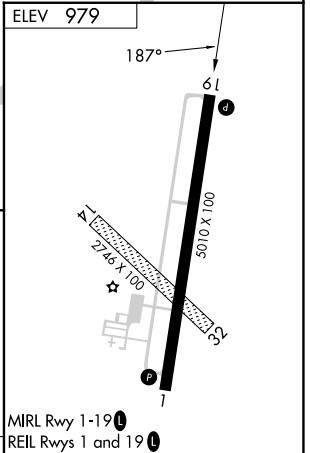

VORTAC DLL 117.0 Chan 117	APP CRS 187°	Rwy Idg TDZE Apt Elev	N/A N/A 979
---	------------------------	-----------------------------	--

VOR-A

BARABOO/WISCONSIN DELLS RGNL (DLL)

⚠ Circling NA to Rwy 14 and 32.

MISSED APPROACH: Climb to 2500 then climbing right turn to 3300 direct DLL VORTAC and hold, continue climb-in-hold to 3300.

AWOS-3 118.325	MADISON APP CON ★ 135.45 343.7	UNICOM 123.05(CTAF)
--------------------------	--	-------------------------------