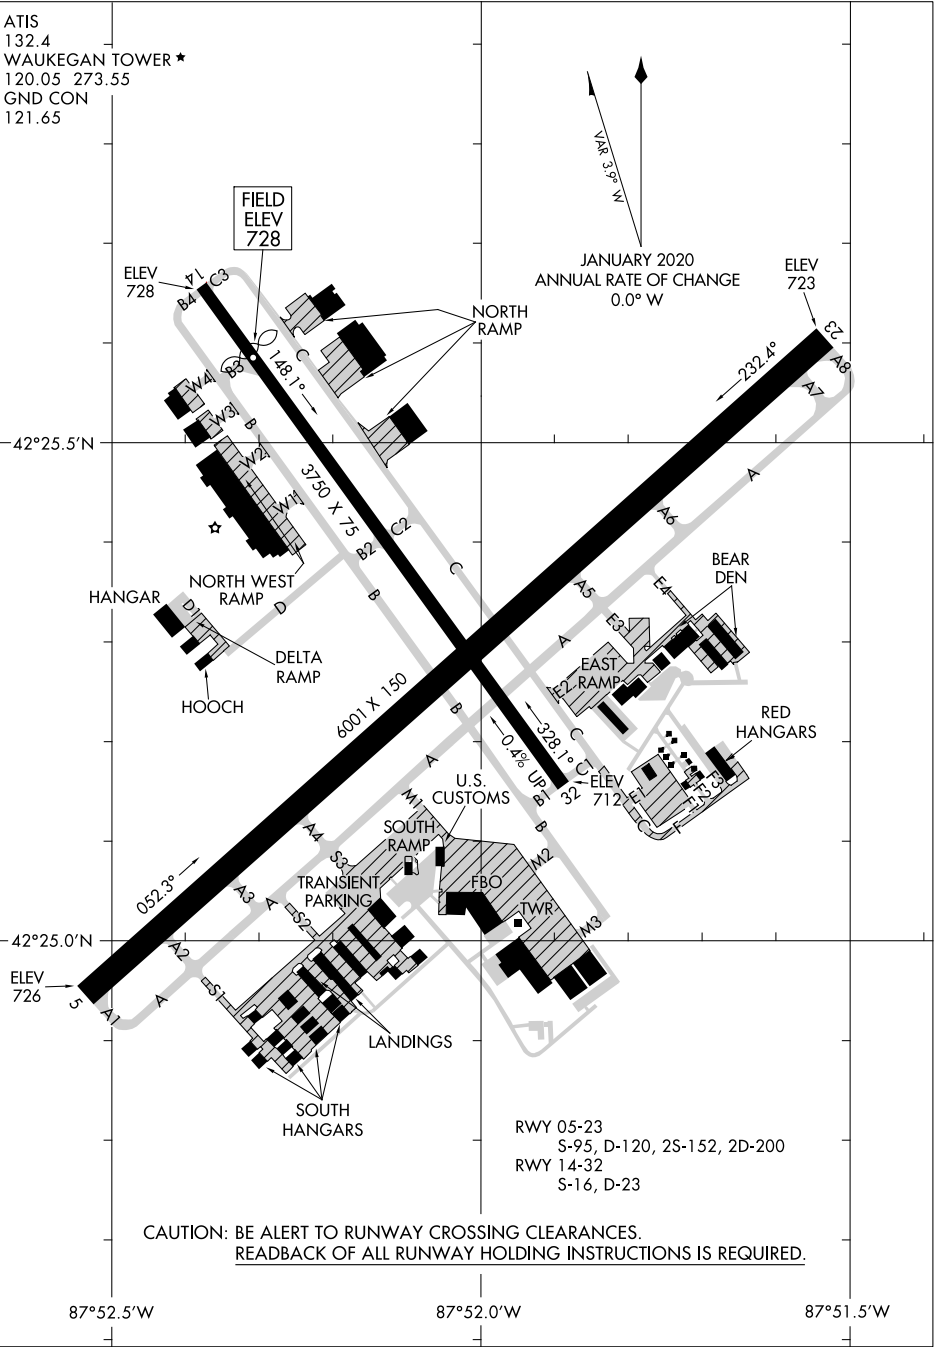

AIRPORT DIAGRAM

AL-5324 (FAA)

WAUKEGAN NTL (UGN)
CHICAGO/WAUKEGAN, ILLINOIS

ATIS
132.4
WAUKEGAN TOWER ★
120.05 273.55
GND CON
121.65

EC-3, 11 JUL 2024 to 08 AUG 2024

EC-3, 11 JUL 2024 to 08 AUG 2024

RWY 05-23
S-95, D-120, 25-152, 2D-200
RWY 14-32
S-16, D-23

**CAUTION: BE ALERT TO RUNWAY CROSSING CLEARANCES.
READBACK OF ALL RUNWAY HOLDING INSTRUCTIONS IS REQUIRED.**

AIRPORT DIAGRAM

CHICAGO/WAUKEGAN, ILLINOIS
WAUKEGAN NTL (UGN)