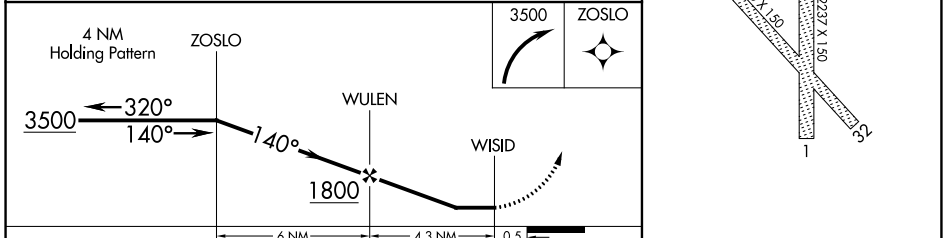

APP CRS	Rwy Idg	N/A
140°	TDZE	N/A
	Apt Elev	250

RNAV (GPS)-A

OKTIBBEHA (M51)

<p>▽ DME/DME RNP-0.3 NA. Procedure NA at night. Use Golden Triangle Rgnl altimeter setting; when not received, use George M Bryan altimeter setting and increase all MDA 20 feet.</p> <p>△ NA</p>	<p>MISSED APPROACH: Climbing right turn 3500 direct ZOSLO and hold.</p>
---	---

<p>GTR AWOS-3PT</p> <p>126.375</p>	<p>COLUMBUS APP CON ★</p> <p>135.6 323.275</p>	<p>UNICOM</p> <p>122.8 (CTAF)</p>
---	---	--

SC-4, 11 JUL 2024 to 08 AUG 2024

SC-4, 11 JUL 2024 to 08 AUG 2024

ELEV 250

CATEGORY	A	B	C	D
CIRCLING	760-1 510 (600-1)	840-1 590 (600-1)	NA	NA