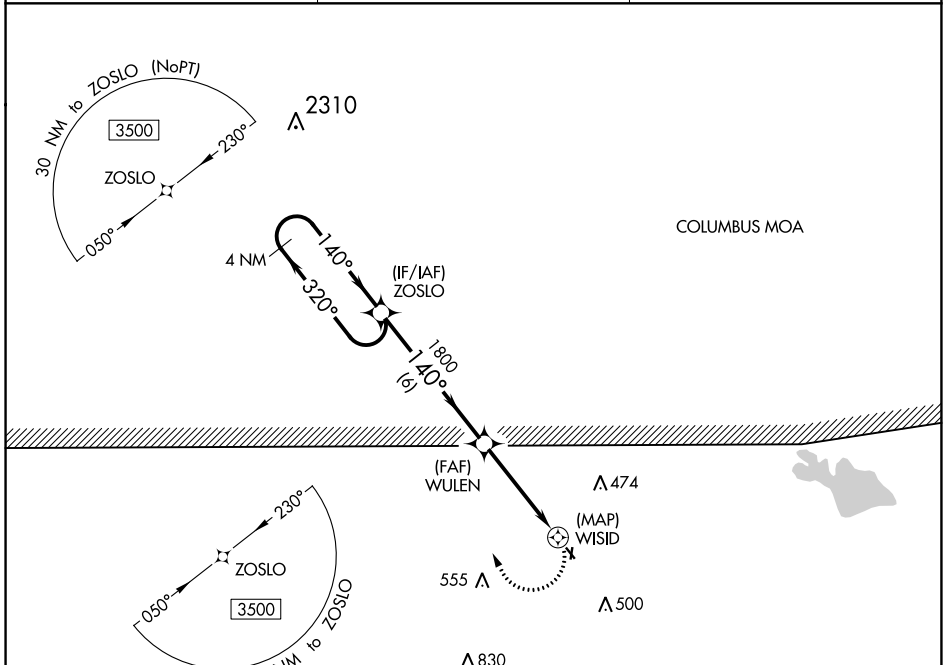

APP CRS	Rwy Idg	N/A
140°	TDZE	N/A
	Apt Elev	250

RNAV (GPS)-A

OKTIBBEHA (M51)

<p>▽ DME/DME RNP-0.3 NA. Procedure NA at night. Use Golden Triangle Rgnl altimeter setting; when not received, use George M Bryan altimeter setting and increase all MDA 20 feet.</p> <p>△ NA</p>	<p>MISSED APPROACH: Climbing right turn 3500 direct ZOSLO and hold.</p>
---	---

<p>GTR AWOS-3PT</p> <p>126.375</p>	<p>COLUMBUS APP CON ★</p> <p>135.6 323.275</p>	<p>UNICOM</p> <p>122.8 (CTAF)</p>
---	---	--

SC-4, 11 JUL 2024 to 08 AUG 2024

SC-4, 11 JUL 2024 to 08 AUG 2024

ELEV 250

CATEGORY	A	B	C	D
CIRCLING	760-1 510 (600-1)	840-1 590 (600-1)	NA	NA

RNAV (GPS)-A