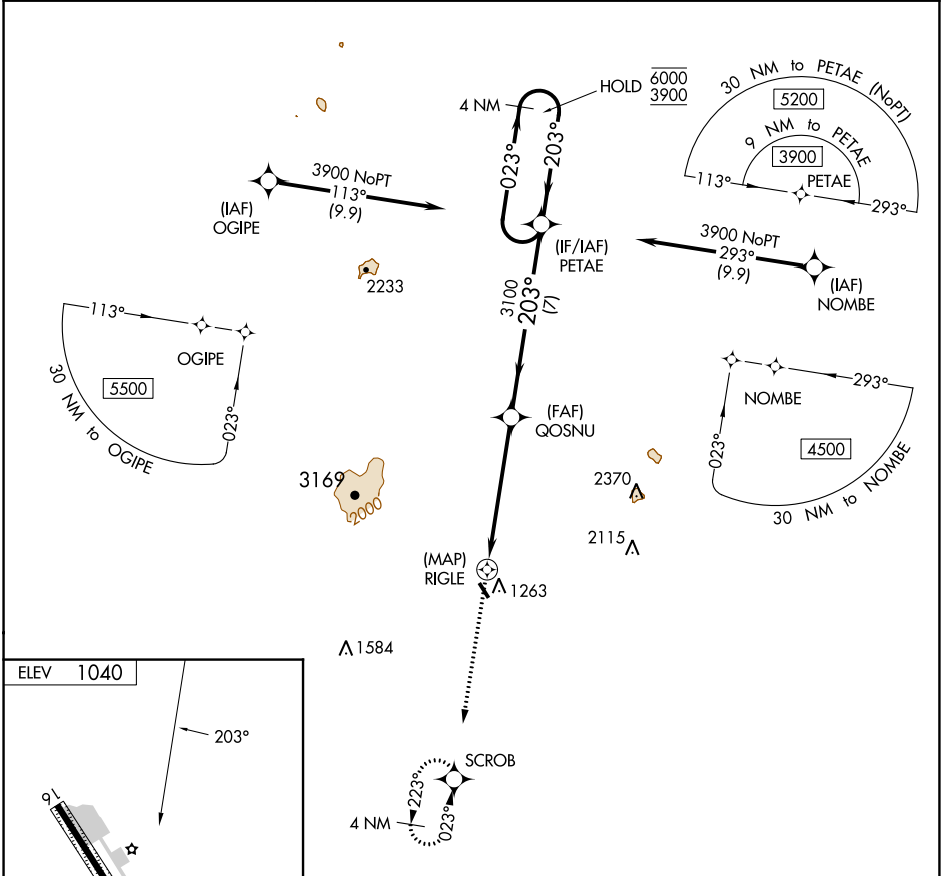

APP CRS	Rwy Idg	N/A
203°	TDZE	N/A
	Apt Elev	1040

# RNAV (GPS)-C

JAFFREY AIRFIELD SILVER RANCH (A/FN)

RNP APCH.		MISSED APPROACH: Climb to 3000 direct SCROB and hold.
ASOS 135.875	BOSTON CENTER 123.75 338.2	UNICOM 122.8 (CTAF)

CATEGORY	A	B	C	D
CIRCLING	1680-1 640 (700-1)	1840-1 800 (800-1)	NA	

NE-1, 11 JUL 2024 to 08 AUG 2024

NE-1, 11 JUL 2024 to 08 AUG 2024