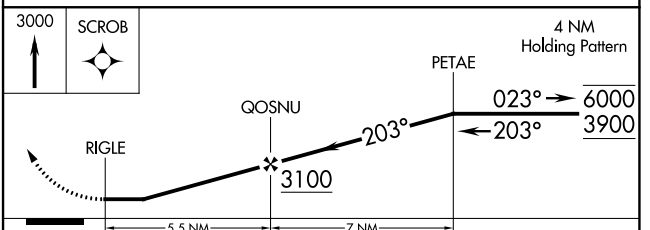

APP CRS	Rwy Idg	N/A
203°	TDZE	N/A
	Apt Elev	1040

# RNAV (GPS)-C

JAFFREY AIRFIELD SILVER RANCH (A/FN)

RNP APCH.		MISSED APPROACH: Climb to 3000 direct SCROB and hold.
ASOS 135.875	BOSTON CENTER 123.75 338.2	UNICOM 122.8 (CTAF)

CATEGORY	A	B	C	D
CIRCLING	1680-1 640 (700-1)	1840-1 800 (800-1)	NA	