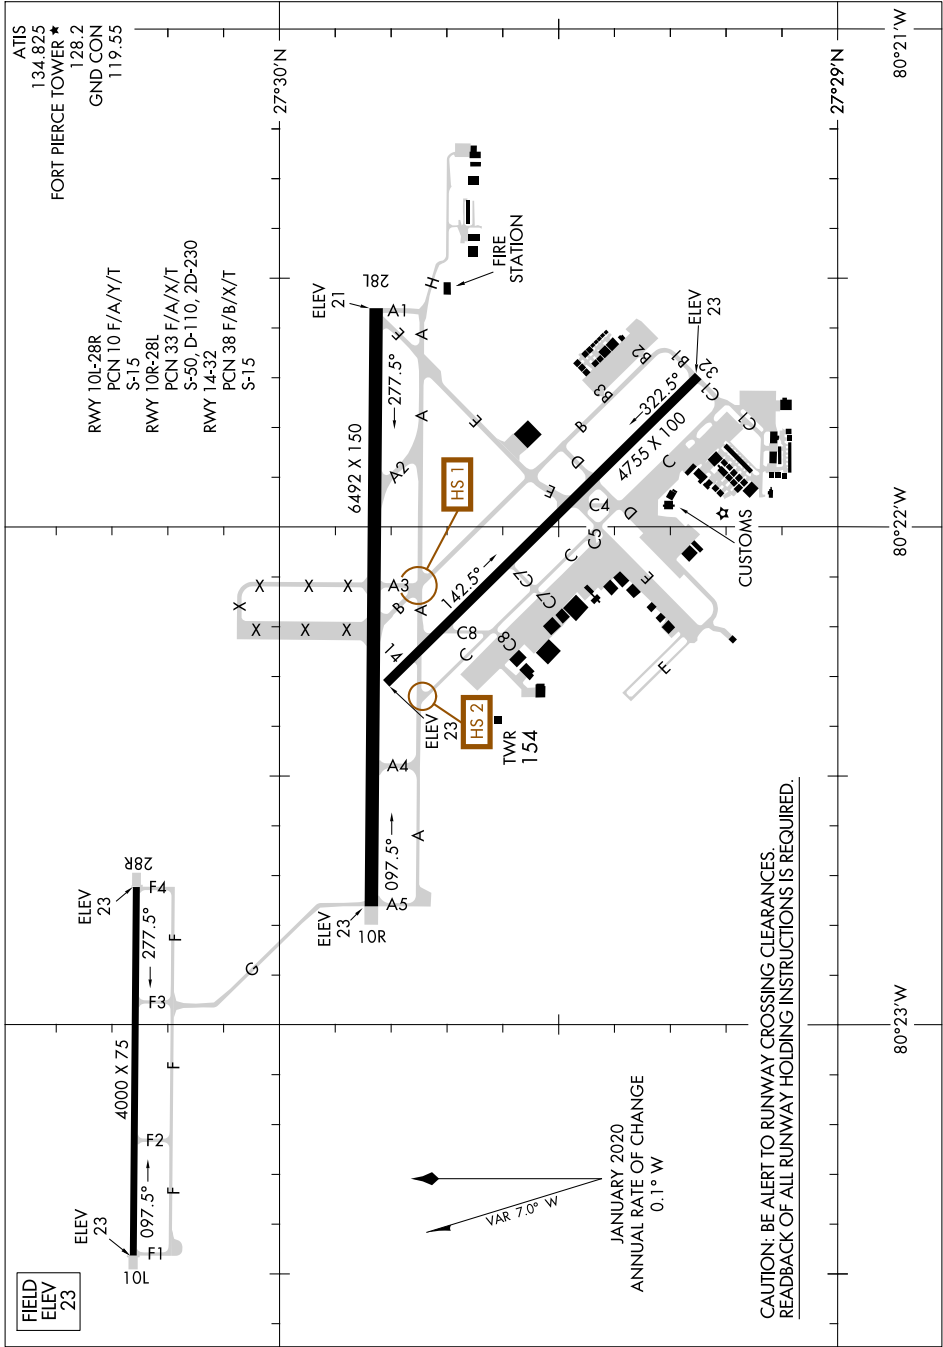

AIRPORT DIAGRAM

AL-5343 (FAA)

TREASURE COAST INTL (F'PR)
FORT PIERCE, FLORIDA

SE-3, 11 JUL 2024 to 08 AUG 2024

SE-3, 11 JUL 2024 to 08 AUG 2024

AIRPORT DIAGRAM

FORT PIERCE, FLORIDA
TREASURE COAST INTL (F'PR)