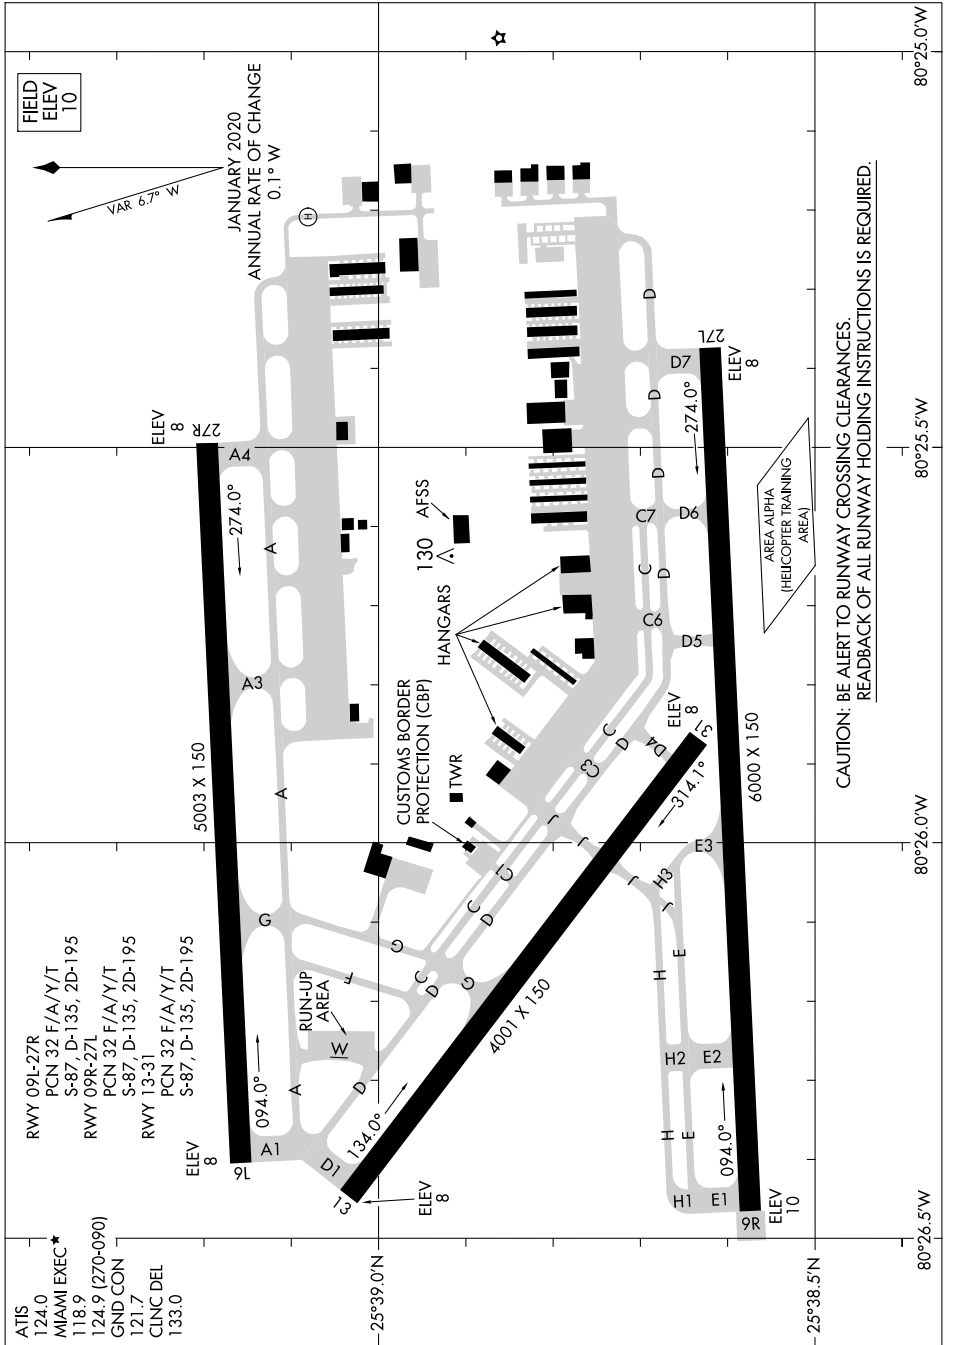

AIRPORT DIAGRAM

AL-5349 (FAA)

MIAMI EXEC (TMB)
MIAMI, FLORIDA

SE-3, 11 JUL 2024 to 08 AUG 2024

SE-3, 11 JUL 2024 to 08 AUG 2024

AIRPORT DIAGRAM

MIAMI, FLORIDA
MIAMI EXEC (TMB)