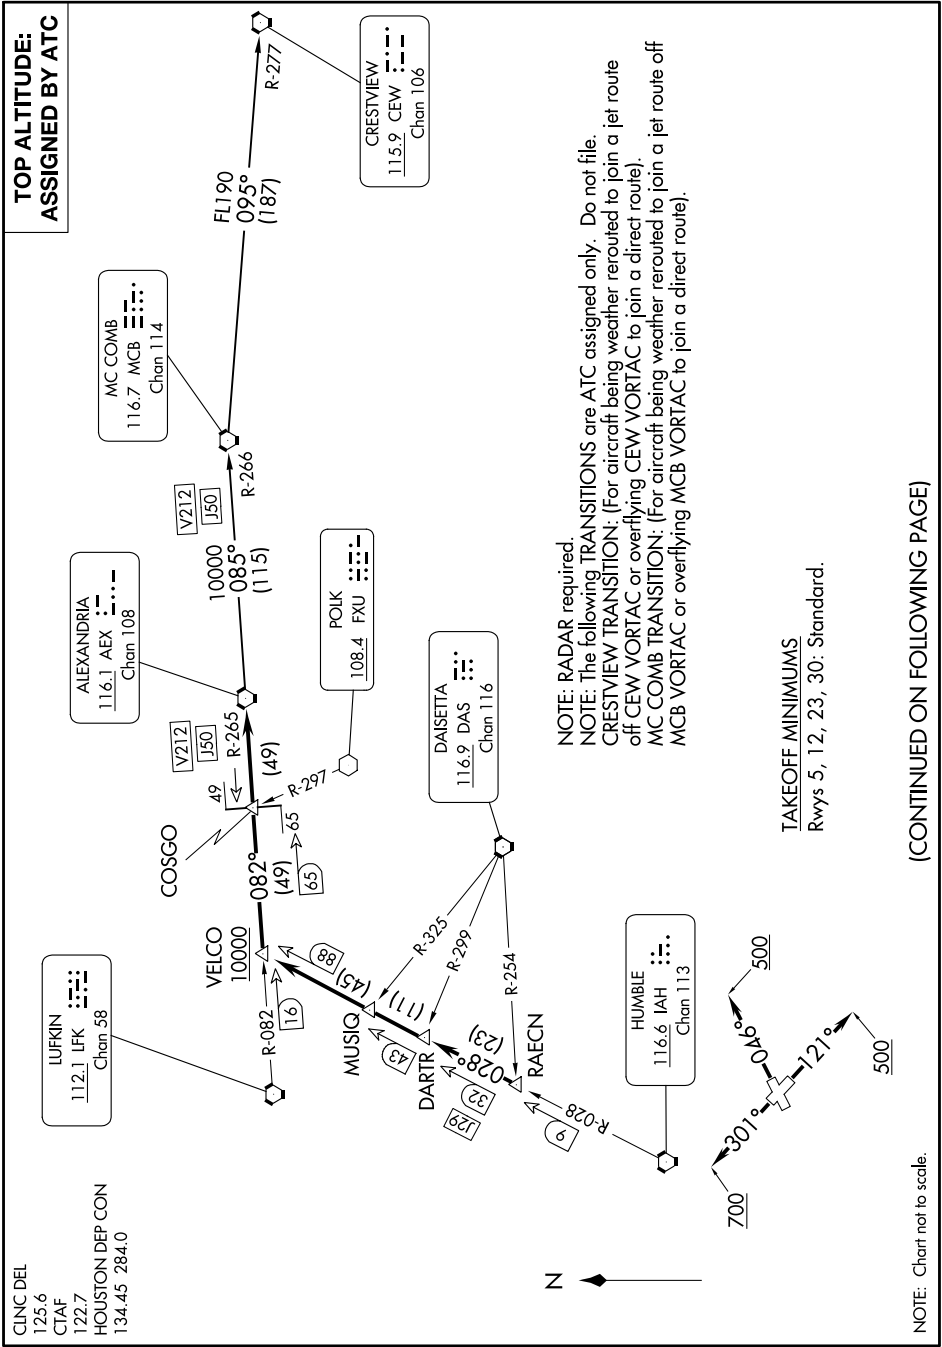

ALEXANDRIA THREE DEPARTURE

SC-5, 11 JUL 2024 to 08 AUG 2024

CINC DEL
125.6
CTAF
122.7
HOUSTON DEP CON
134.45 284.0

**TOP ALTITUDE:
ASSIGNED BY ATC**

NOTE: Chart not to scale.

NOTE: RADAR required.
NOTE: The following TRANSITIONS are ATC assigned only. Do not file.
CRESTVIEW TRANSITION: (For aircraft being weather rerouted to join a jet route off CEW VORTAC or overflying CEW VORTAC to join a direct route).
MC COMB TRANSITION: (For aircraft being weather rerouted to join a jet route off MCB VORTAC or overflying MCB VORTAC to join a direct route).

TAKEOFF MINIMUMS
Rwys 5, 12, 23, 30: Standard.

(CONTINUED ON FOLLOWING PAGE)

SC-5, 11 JUL 2024 to 08 AUG 2024

ALEXANDRIA THREE DEPARTURE