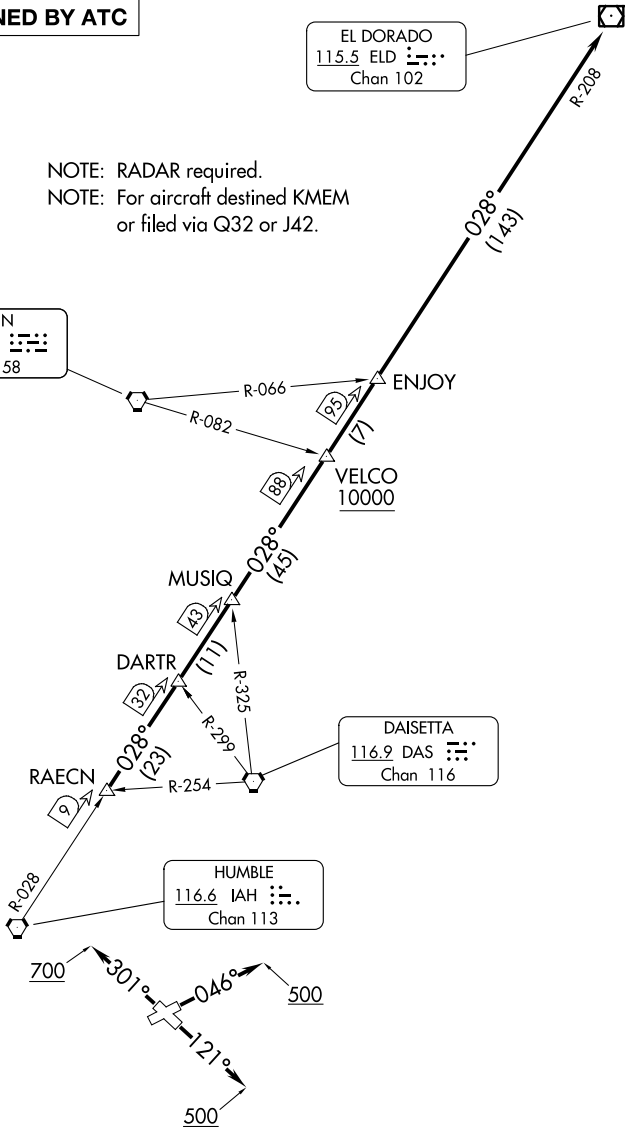

EL DORADO ONE DEPARTURE

CLNC DEL
125.6
CTAF
122.7
HOUSTON DEP CON
134.45 284.0

**TOP ALTITUDE:
ASSIGNED BY ATC**

EL DORADO
115.5 ELD :
Chan 102

NOTE: RADAR required.
NOTE: For aircraft destined KMEM
or filed via Q32 or J42.

LUFKIN
112.1 LFK :
Chan 58

DAISETTA
116.9 DAS :
Chan 116

HUMBLE
116.6 IAH :
Chan 113

TAKEOFF MINIMUMS
Rwys 5, 12, 23, 30: Standard.

NOTE: Chart not to scale.

(CONTINUED ON FOLLOWING PAGE)

SC-5, 11 JUL 2024 to 08 AUG 2024

SC-5, 11 JUL 2024 to 08 AUG 2024