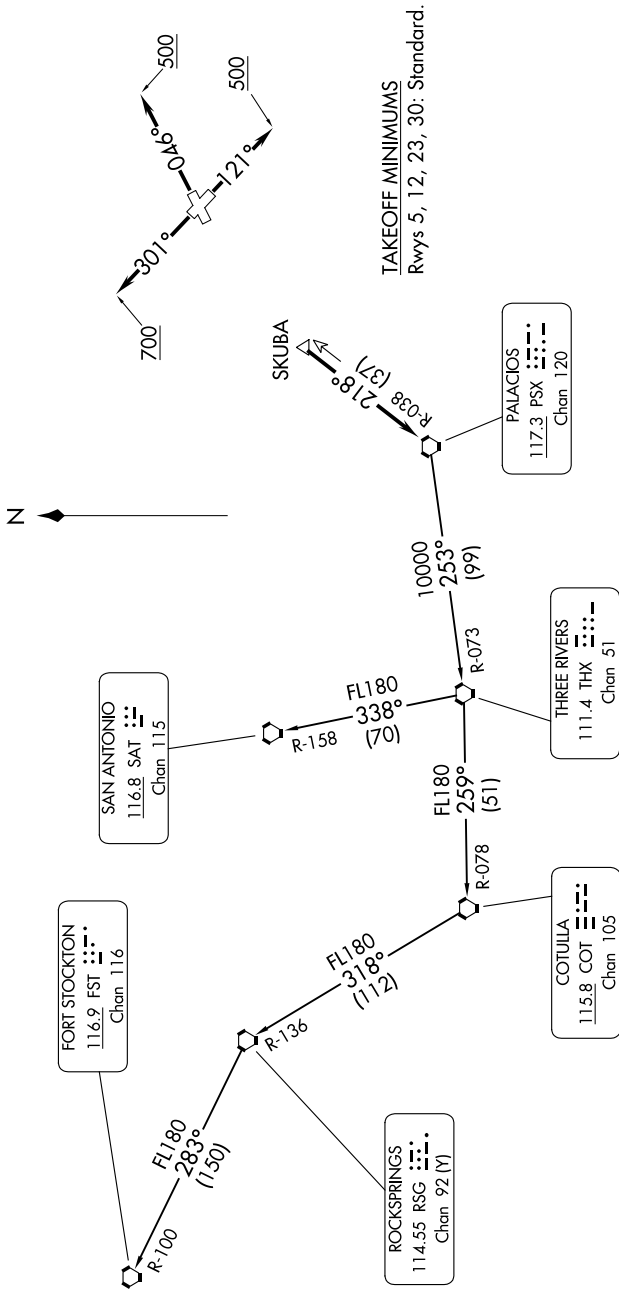

PALACIOS THREE DEPARTURE

SC-5, 11 JUL 2024 to 08 AUG 2024

RADAR and DME required.

CINC DEL

125.6
CTAF
122.7
HOUSTON DEP CON
134.45 284.0

TOP ALTITUDE:
ASSIGNED BY ATC

(CONTINUED ON FOLLOWING PAGE)

NOTE: Chart not to scale.

SC-5, 11 JUL 2024 to 08 AUG 2024

PALACIOS THREE DEPARTURE