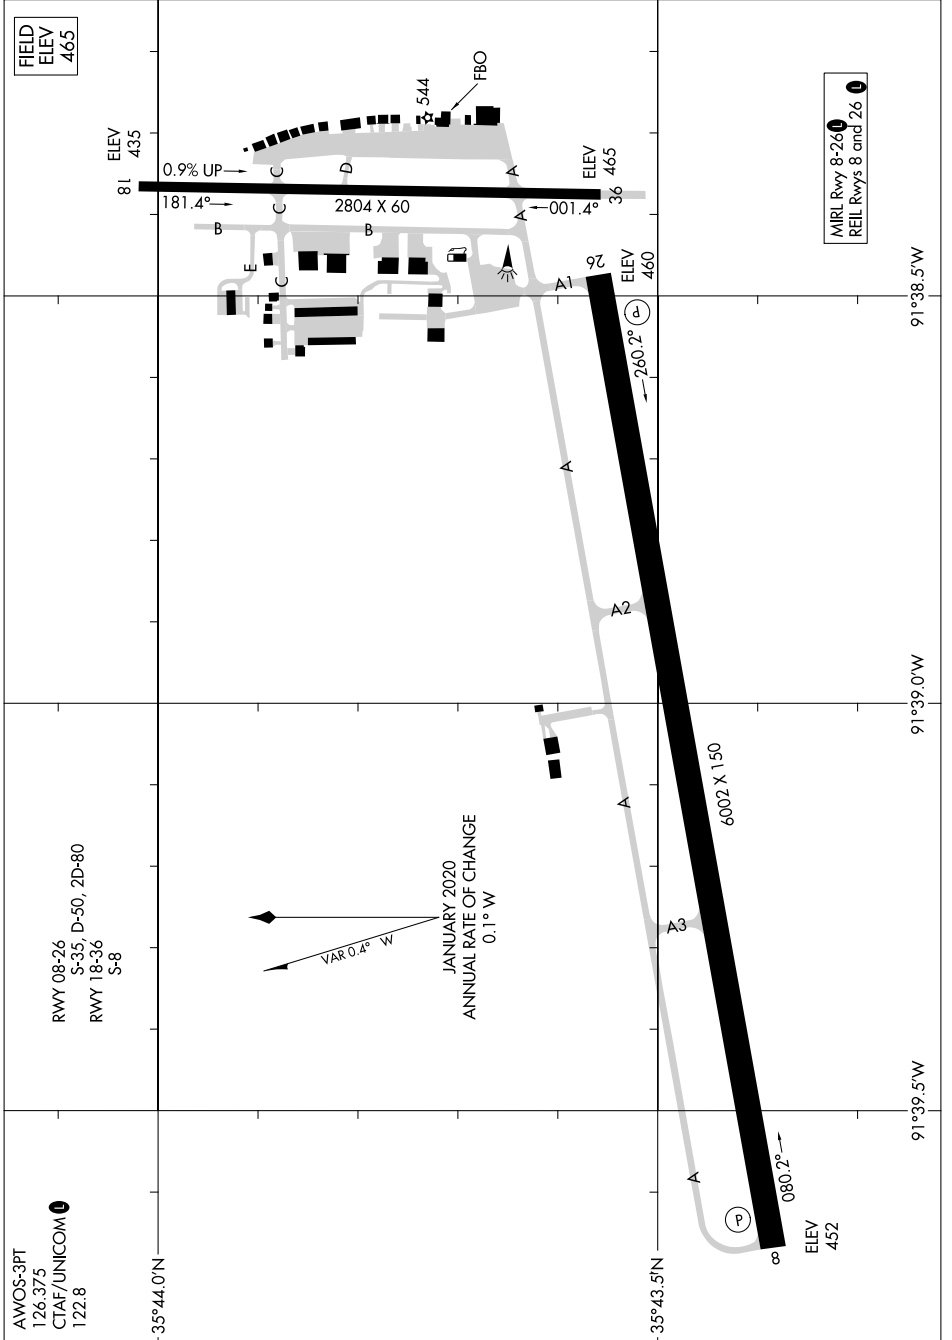

24193

AIRPORT DIAGRAM

AL-5442 (FAA)

BATESVILLE RGNL (BVX)
BATESVILLE, ARKANSAS

AIRPORT DIAGRAM

24193

BATESVILLE, ARKANSAS
BATESVILLE RGNL (BVX)

SC-1, 11 JUL 2024 to 08 AUG 2024