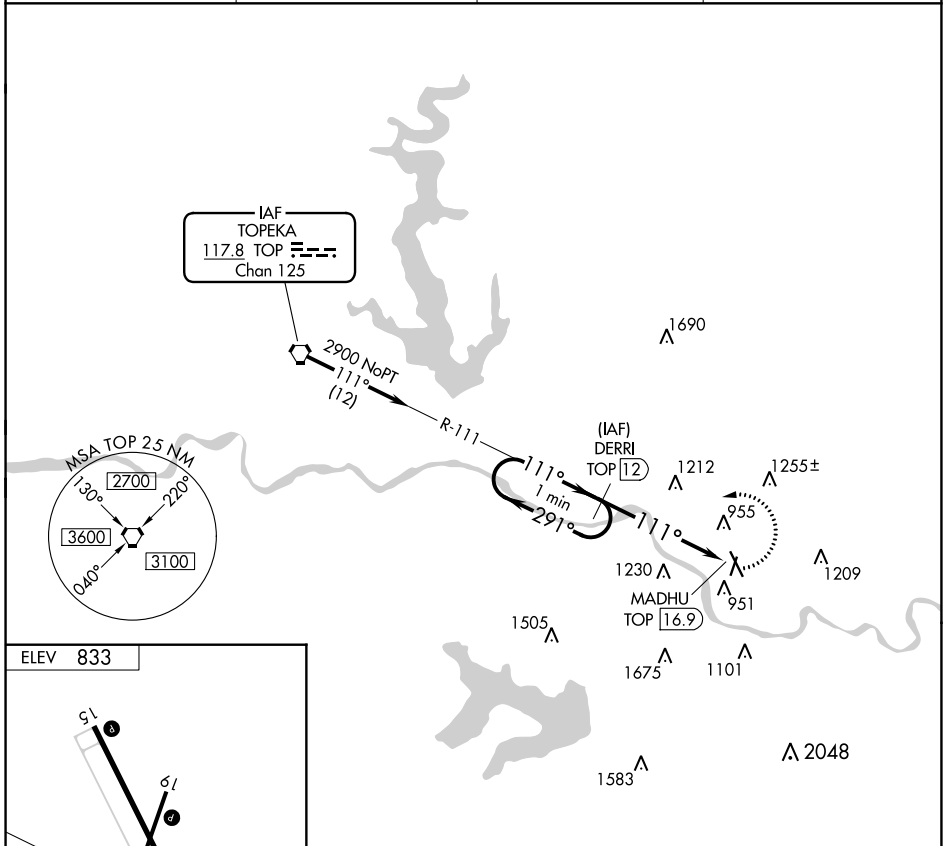

VORTAC TOP 117.8 Chan 125	APP CRS 111°	Rwy Idg TDZE Apt Elev	N/A N/A 833
---	------------------------	-----------------------------	--

VOR/DME-A
LAWRENCE RGNL (LWC)

⚠ When local altimeter setting not received, use Philip Billard Muni altimeter setting and increase all MDA 60 feet and Cat C visibility ¼ mile.

MISSED APPROACH: Climbing left turn to 2900 via TOP R-111 to DERRI/12 DME and hold.

ASOS 121.225	KANSAS CITY CENTER 123.8 343.7	CLNC DEL 121.825	UNICOM 123.0 (CTAF) 0
------------------------	--	----------------------------	---------------------------------

CATEGORY	A	B	C	D
CIRCLING	1480-1	647 (700-1)	1620-2¼ 787 (800-2¼)	NA

NC-2, 11 JUL 2024 to 08 AUG 2024

NC-2, 11 JUL 2024 to 08 AUG 2024