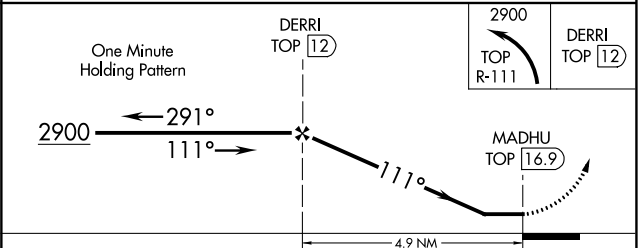

VORTAC TOP 117.8 Chan 125	APP CRS 111°	Rwy Idg TDZE Apt Elev	N/A N/A 833
---	------------------------	-----------------------------	--

VOR/DME-A
LAWRENCE RGNL (LWC)

⚠ When local altimeter setting not received, use Philip Billard Muni altimeter setting and increase all MDA 60 feet and Cat C visibility ¼ mile.

MISSED APPROACH: Climbing left turn to 2900 via TOP R-111 to DERRI/12 DME and hold.

ASOS 121.225	KANSAS CITY CENTER 123.8 343.7	CLNC DEL 121.825	UNICOM 123.0 (CTAF) 0
------------------------	--	----------------------------	---------------------------------