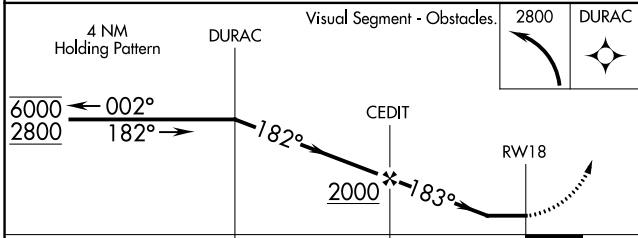

APP CRS 183°	Rwy Idg 2302
	TDZE N/A
	Apt Elev 696

RNAV (GPS)-B

CANTON-PLYMOUTH-METTETAL (1D2)

RNP APCH.		MISSED APPROACH: Climbing left turn to 2800 direct DURAC and hold.
Procedure NA at night. Use Willow Run altimeter setting.	Helicopter visibility reduction below 1 SM NA.	
YIP ASOS 127.425	DETROIT APP CON 118.95 284.0	UNICOM 122.7 (CTAF) 0