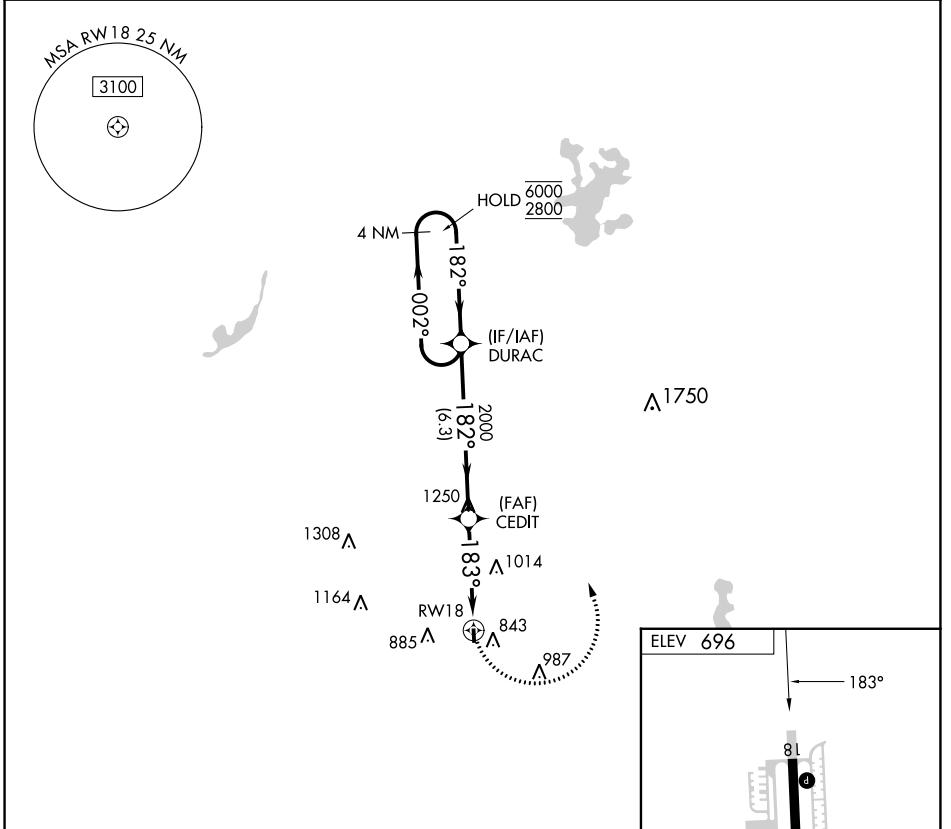

APP CRS 183°	Rwy Idg 2302
	TDZE N/A
	Apt Elev 696

RNAV (GPS)-B

CANTON-PLYMOUTH-METTETAL (1D2)

RNP APCH.		MISSED APPROACH: Climbing left turn to 2800 direct DURAC and hold.
Procedure NA at night. Use Willow Run altimeter setting.	Helicopter visibility reduction below 1 SM NA.	
YIP ASOS 127.425	DETROIT APP CON 118.95 284.0	UNICOM 122.7 (CTAF) 0

CATEGORY	A	B	C	D
CIRCLING	1300-1 604 (700-1)		NA	

EC-1, 11 JUL 2024 to 08 AUG 2024

EC-1, 11 JUL 2024 to 08 AUG 2024