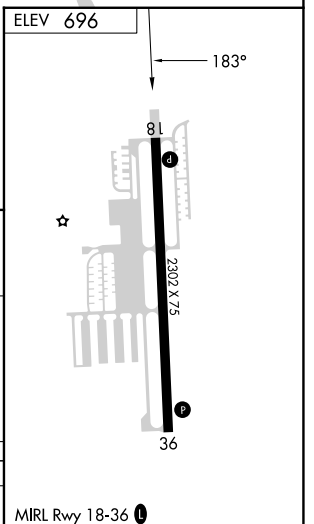

APP CRS 183°	Rwy Idg 2302
	TDZE N/A
	Apt Elev 696

RNAV (GPS)-B

CANTON-PLYMOUTH-METTETAL (1D2)

RNP APCH.		MISSED APPROACH: Climbing left turn to 2800 direct DURAC and hold.
Procedure NA at night. Use Willow Run altimeter setting.	Helicopter visibility reduction below 1 SM NA.	
YIP ASOS 127.425	DETROIT APP CON 118.95 284.0	UNICOM 122.7 (CTAF) 0